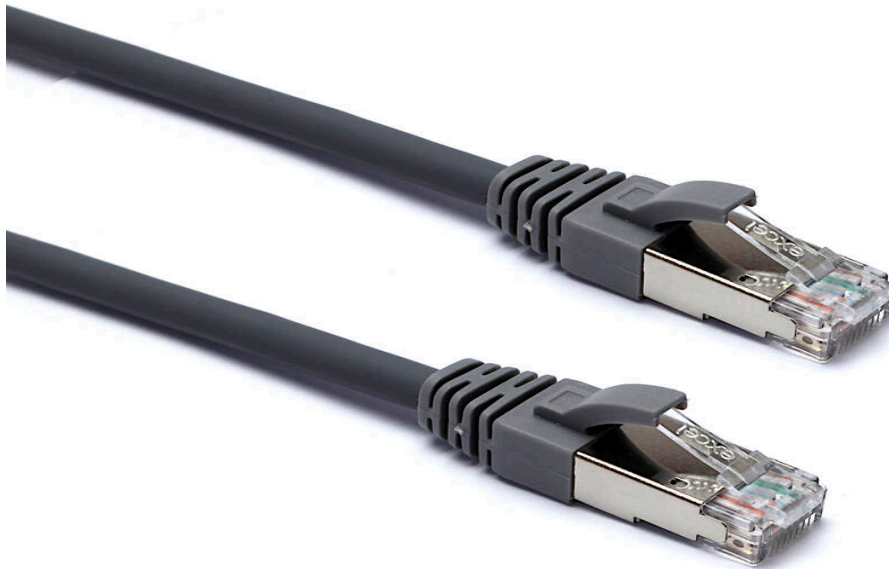

Excel Cat6A Patch Lead F/FTP Shielded LSOH Blade Booted 2 m Grey

excel
without compromise.

Part Code: 100-152

sales@excel-networking.com
excel-networking.com

CIBSE TM65 Embodied Carbon: 0.475 kg CO2e

Main Features

- / Specified to 500 MHz
- / Individual foil screen over each pair
- / LSOH outer sheath 6.2 mm Dia
- / Suitable for 10 Gigabit 10GBase-T, PoE++ applications
- / Blade style moulded strain relief boot with clip protector
- / CIBSE TM65 Embodied Carbon: 0.475 kg CO2e

Each Excel Category 6A patch lead consists of 4 twisted pairs of 26AWG stranded copper wires, an aluminium/polyester foil tape provides an individual screen for each pair. These pairs are then cabled together, with different lay lengths to ensure optimum performance. Staggered pin RJ45 Screened plugs, terminate the cable, and each lead is fitted with colour coded slimline moulded boots, suitable for use in high density router or switch blades.

Excel Cat6A Patch Lead F/FTP Shielded LSOH Blade Booted 2 m Grey

Part Code: 100-152

sales@excel-networking.com
excel-networking.com

Product Specifications

Feature	Values
Cable type	F/FTP
Category	6A (IEC)
Length	2 m
Type of connector connection 1	RJ45 8(8)
Type of connector connection 2	RJ45 8(8)
Outer sheath colour	Grey
Strain relief boot	Moulded-on
Lockable	no
Strain relief boot colour	Grey
Flame retardant version	yes
Cable construction	1x4
AWG-size	26
Pin assignment	1:1