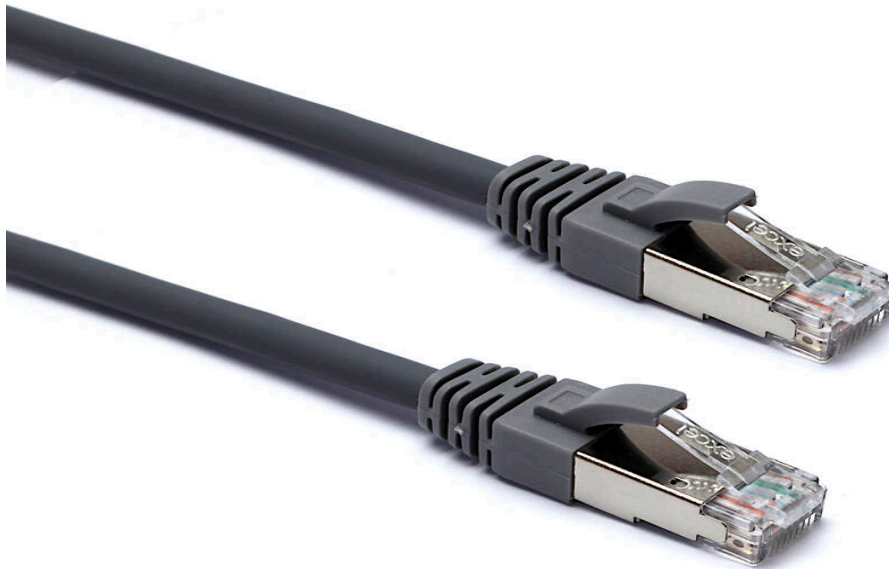

# Excel Cat6A Patch Lead F/FTP Shielded LSOH Blade Booted 2 m Grey

excel  
without compromise.

Part Code: 100-152

sales@excel-networking.com  
excel-networking.com

CIBSE TM65 Embodied Carbon: 0.475 kg CO2e

## Main Features

- / Specified to 500 MHz
- / Individual foil screen over each pair
- / LSOH outer sheath 6.2 mm Dia
- / Suitable for 10 Gigabit 10GBase-T, PoE++ applications
- / Blade style moulded strain relief boot with clip protector
- / CIBSE TM65 Embodied Carbon: 0.475 kg CO2e

Each Excel Category 6A patch lead consists of 4 twisted pairs of 26AWG stranded copper wires, an aluminium/polyester foil tape provides an individual screen for each pair. These pairs are then cabled together, with different lay lengths to ensure optimum performance. Staggered pin RJ45 Screened plugs, terminate the cable, and each lead is fitted with colour coded slimline moulded boots, suitable for use in high density router or switch blades.

## Product Specifications

Feature	Values
Cable type	<b>F/FTP</b>
Category	<b>6A (IEC)</b>
Length	<b>2 m</b>
Type of connector connection 1	<b>RJ45 8(8)</b>
Type of connector connection 2	<b>RJ45 8(8)</b>
Outer sheath colour	<b>Grey</b>
Strain relief boot	<b>Moulded-on</b>
Lockable	<b>no</b>
Strain relief boot colour	<b>Grey</b>
Flame retardant version	<b>yes</b>
Cable construction	<b>1x4</b>
AWG-size	<b>26</b>
Pin assignment	<b>1:1</b>