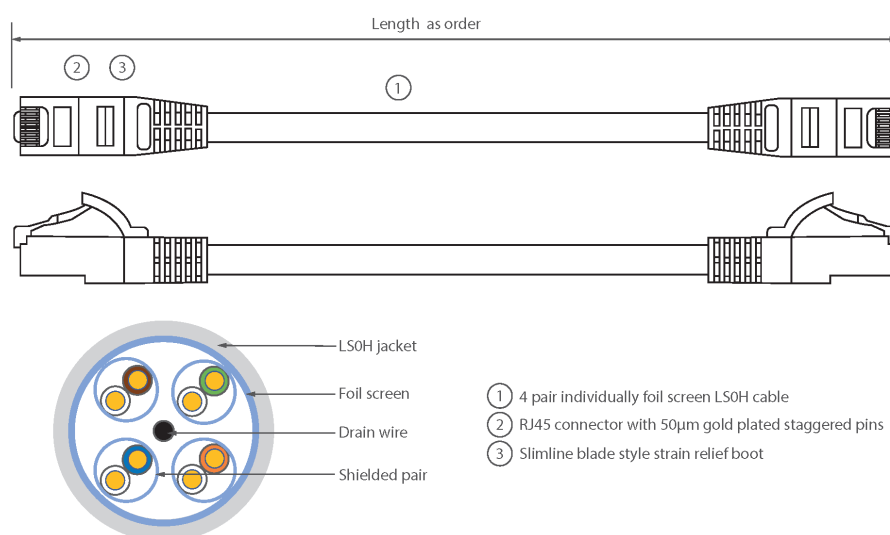

Excel Cat6A Patch Lead F/FTP Shielded LSOH Blade Booted 2m Grey

Item Code: 100-152

Strain relief boot colour Grey

Flame retardant version yes

Halogen free yes

Cable construction 1x4

AWG-size 26

Pin assignment 1:1

Product drawing

Standards

Applicable standard

Detail

ISO/IEC 11801-1:2017

Information technology - Generic cabling for customer premises: Part 1 General Requirements

EN 50173-1:2018

Information technology. Generic cabling systems - General requirements

ANSI/TIA 568-2.D

Balanced Twisted-Pair Telecommunications Cabling and Components Standards

IEC 61156-5:2009+AMD1:2012 CSV

Multicore and symmetrical pair/quad cables for digital communications - Part 5: Symmetrical pair/quad cables with transmission characteristics up to 1 000 MHz - Horizontal floor wiring - Sectional specification