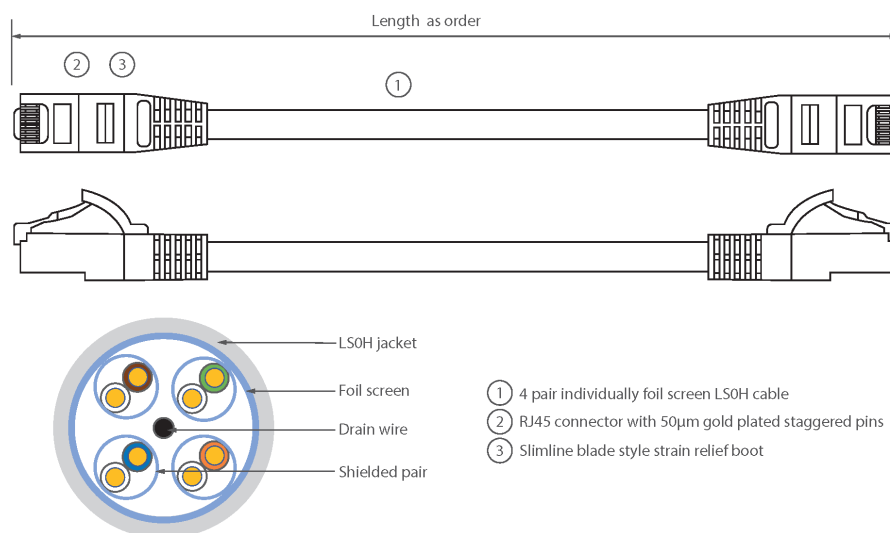

Each Excel Category 6A patch lead consists of 4 twisted pairs of 26AWG stranded copper wires, an aluminium/polyester foil tape provides an individual screen for each pair. These pairs are then cabled together, with different lay lengths to ensure optimum performance. Staggered pin RJ45 Screened plugs, terminate the cable, and each lead is fitted with colour coded slimline moulded boots, suitable for use in high density router or switch blades.

Product Specifications

Feature	Values
Cable type	F/FTP
Category	6A (IEC)
Length	2 m
Type of connector connection 1	RJ45 8(8)
Type of connector connection 2	RJ45 8(8)
Outer sheath colour	Grey

Excel Cat6A Patch Lead F/FTP Shielded LSOH Blade Booted 2 m Grey

Item Code: 100-152

excel
without compromise.

Strain relief boot	Moulded-on
Lockable	no
Strain relief boot colour	Grey
Flame retardant version	yes
Cable construction	1x4
AWG-size	26
Pin assignment	1:1

Product drawing