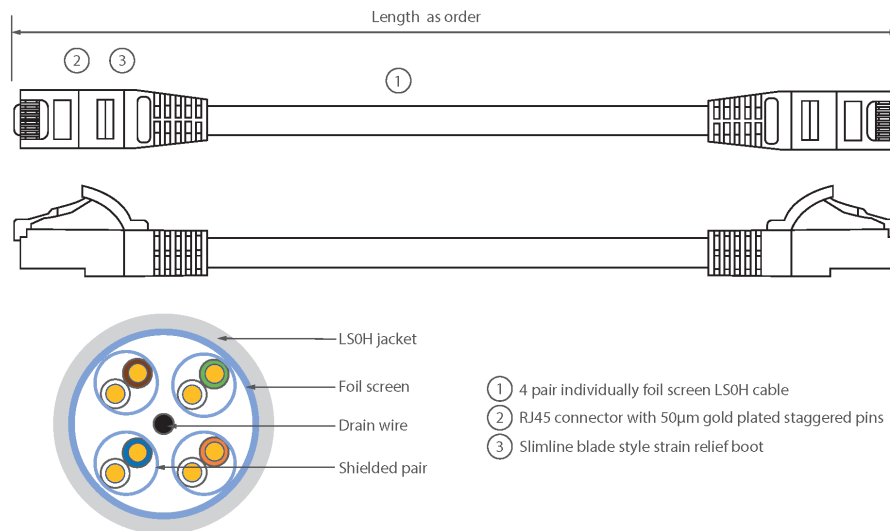

Blade style moulded strain relief boot with clip protector

LSOH outer sheath 6.2 mm Dia

CIBSE TM65 Embodied Carbon: 0.678 kg CO2e

Product Overview

Excel Category 6A (Augmented Category 6) patch leads take the performance capabilities of copper infrastructure to new levels. Designed to the current ISO and EIA/TIA standards for Class Ea augmented Category 6A performance these products are intended to deliver reliable, high network performance including support of emerging applications such as 10GBase-T, 10 Gigabit Ethernet.

Each Excel Category 6A patch lead consists of 4 twisted pairs of 26AWG stranded copper wires, an aluminium/polyester foil tape provides an individual screen for each pair. These pairs are then cabled together, with different lay lengths to ensure optimum performance. Staggered pin RJ45 Screened plugs, terminate the cable, and each lead is fitted with colour coded slimline moulded boots, suitable for use in high density router or switch blades.

Product Specifications

Feature	Values
Cable type	F/FTP
Category	6A (IEC)
Length	3 m
Type of connector connection 1	RJ45 8(8)
Type of connector connection 2	RJ45 8(8)
Outer sheath colour	Grey

Excel Cat6A Patch Lead F/FTP Shielded LSOH Blade Booted 3 m Grey

Item Code: 100-153

Strain relief boot	Moulded-on
Lockable	no
Strain relief boot colour	Grey
Flame retardant version	yes
Cable construction	1x4
AWG-size	26
Pin assignment	1:1

Product drawing

Standards

Applicable standard	Detail
ISO/IEC 11801-1:2017	Information technology - Generic cabling for customer premises: Part 1 General Requirements
EN 50173-1:2018	Information technology. Generic cabling systems - General requirements
ANSI/TIA 568-2.D	Balanced Twisted-Pair Telecommunications Cabling and Components Standards
IEC 61156-5:2009+AMD1:2012 CSV	Multicore and symmetrical pair/quad cables for digital communications - Part 5: Symmetrical pair/quad cables with transmission characteristics up to 1 000 MHz - Horizontal floor wiring - Sectional specification