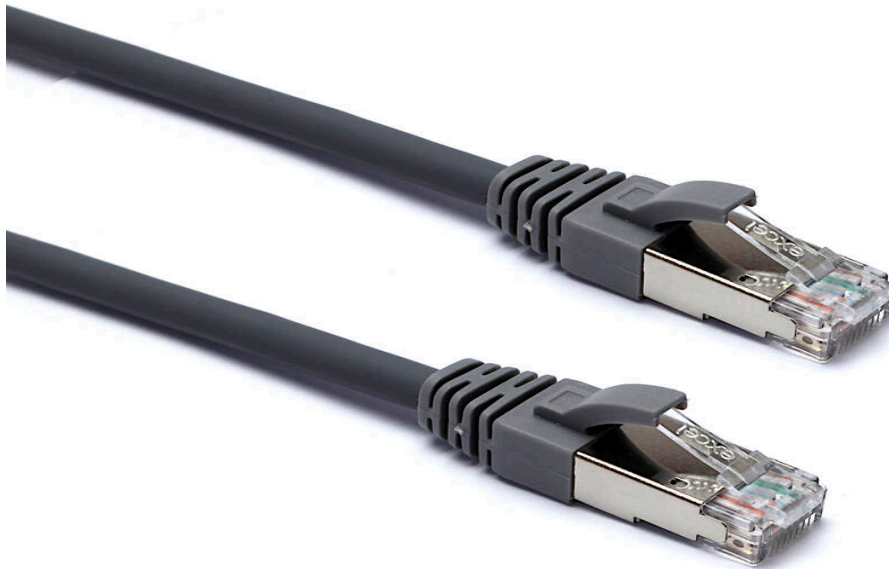

Excel Cat6A Patch Lead F/FTP Shielded LSOH Blade Booted 3 m Grey

excel
without compromise.

Part Code: 100-153

sales@excel-networking.com
excel-networking.com

CIBSE TM65 Embodied Carbon: 0.678 kg CO2e

Main Features

- / Specified to 500 MHz
- / Individual foil screen over each pair
- / LSOH outer sheath 6.2 mm Dia
- / Suitable for 10 Gigabit 10GBase-T, PoE++ applications
- / Blade style moulded strain relief boot with clip protector
- / CIBSE TM65 Embodied Carbon: 0.678 kg CO2e

Each Excel Category 6A patch lead consists of 4 twisted pairs of 26AWG stranded copper wires, an aluminium/polyester foil tape provides an individual screen for each pair. These pairs are then cabled together, with different lay lengths to ensure optimum performance. Staggered pin RJ45 Screened plugs, terminate the cable, and each lead is fitted with colour coded slimline moulded boots, suitable for use in high density router or switch blades.

Excel Cat6A Patch Lead F/FTP Shielded LSOH Blade Booted 3 m Grey

Part Code: 100-153

sales@excel-networking.com
excel-networking.com

Product Specifications

Feature	Values
Cable type	F/FTP
Category	6A (IEC)
Length	3 m
Type of connector connection 1	RJ45 8(8)
Type of connector connection 2	RJ45 8(8)
Outer sheath colour	Grey
Strain relief boot	Moulded-on
Lockable	no
Strain relief boot colour	Grey
Flame retardant version	yes
Cable construction	1x4
AWG-size	26
Pin assignment	1:1