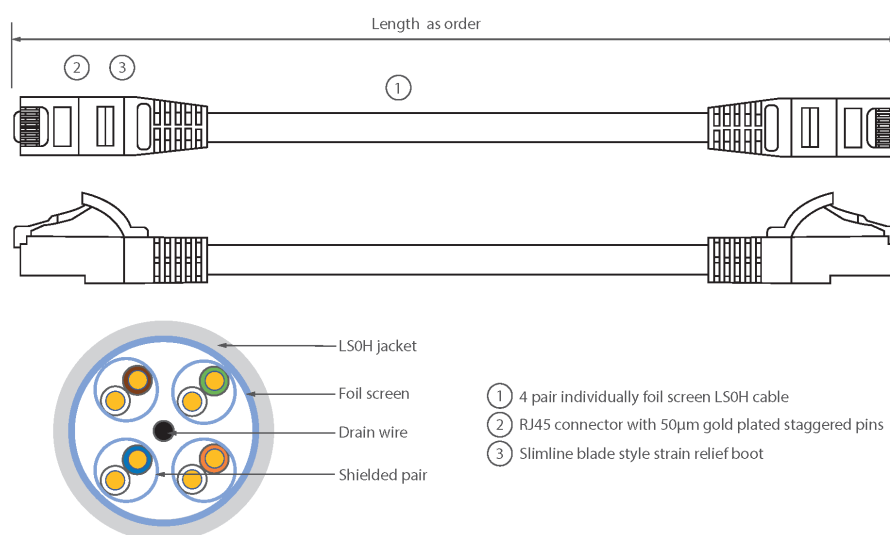

Excel Cat6A Patch Lead F/FTP Shielded LSOH Blade Booted 3m Grey

Item Code: 100-153

excel
without compromise.

Strain relief boot colour	Grey
Flame retardant version	yes
Halogen free	yes
Cable construction	1x4
AWG-size	26
Pin assignment	1:1

Product drawing

Standards

Applicable standard	Detail
ISO/IEC 11801-1:2017	Information technology - Generic cabling for customer premises: Part 1 General Requirements
EN 50173-1:2018	Information technology. Generic cabling systems - General requirements
ANSI/TIA 568-2.D	Balanced Twisted-Pair Telecommunications Cabling and Components Standards
IEC 61156-5:2009+AMD1:2012 CSV	Multicore and symmetrical pair/quad cables for digital communications - Part 5: Symmetrical pair/quad cables with transmission characteristics up to 1 000 MHz - Horizontal floor wiring - Sectional specification