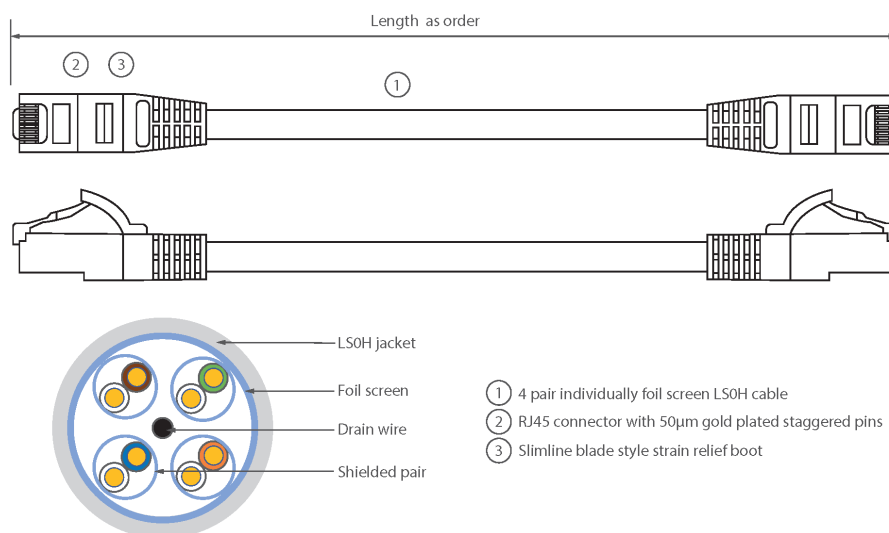

Blade style moulded strain relief boot with clip protector

LSOH outer sheath 6.2 mm Dia

CIBSE TM65 Embodied Carbon: 1.083 kg CO2e

Product Overview

Excel Category 6A (Augmented Category 6) patch leads take the performance capabilities of copper infrastructure to new levels. Designed to the current ISO and EIA/TIA standards for Class Ea augmented Category 6A performance these products are intended to deliver reliable, high network performance including support of emerging applications such as 10GBase-T, 10 Gigabit Ethernet.

Each Excel Category 6A patch lead consists of 4 twisted pairs of 26AWG stranded copper wires, an aluminium/polyester foil tape provides an individual screen for each pair. These pairs are then cabled together, with different lay lengths to ensure optimum performance. Staggered pin RJ45 Screened plugs, terminate the cable, and each lead is fitted with colour coded slimline moulded boots, suitable for use in high density router or switch blades.

Product Specifications

Feature	Values
Cable type	F/FTP
Category	6A (IEC)
Length	5 m
Type of connector connection 1	RJ45 8(8)
Type of connector connection 2	RJ45 8(8)
Outer sheath colour	Grey

Excel Cat6A Patch Lead F/FTP Shielded LSOH Blade Booted 5 m Grey

Item Code: 100-154

Strain relief boot	Moulded-on
Lockable	no
Strain relief boot colour	Grey
Flame retardant version	yes
Cable construction	1x4
AWG-size	26
Pin assignment	1:1

Product drawing

Standards

Applicable standard	Detail
ISO/IEC 11801-1:2017	Information technology - Generic cabling for customer premises: Part 1 General Requirements
EN 50173-1:2018	Information technology. Generic cabling systems - General requirements
ANSI/TIA 568-2.D	Balanced Twisted-Pair Telecommunications Cabling and Components Standards
IEC 61156-5:2009+AMD1:2012 CSV	Multicore and symmetrical pair/quad cables for digital communications - Part 5: Symmetrical pair/quad cables with transmission characteristics up to 1 000 MHz - Horizontal floor wiring - Sectional specification