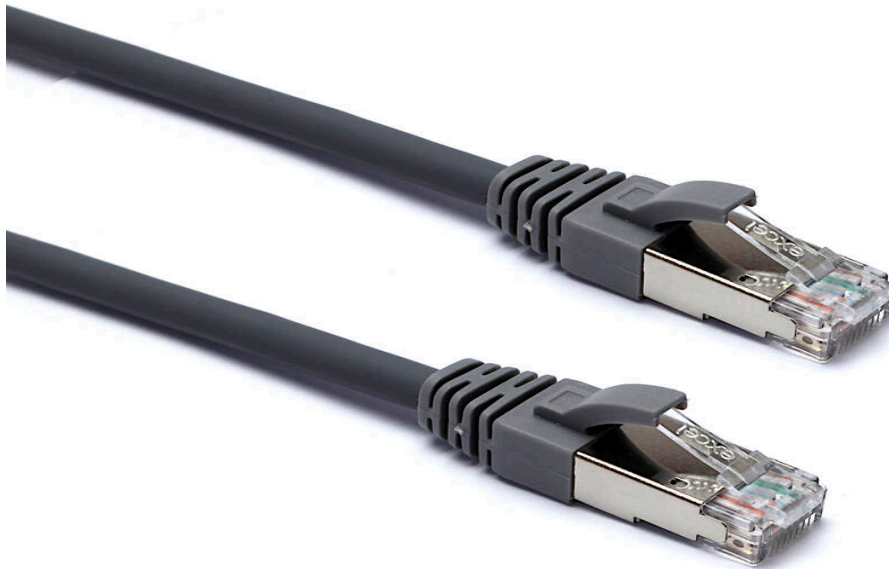

# Excel Cat6A Patch Lead F/FTP Shielded LSOH Blade Booted 5 m Grey

excel  
without compromise.

Part Code: 100-154

sales@excel-networking.com  
excel-networking.com

CIBSE TM65 Embodied Carbon: 1.083 kg CO2e

## Main Features

- / Specified to 500 MHz
- / Individual foil screen over each pair
- / LSOH outer sheath 6.2 mm Dia
- / Suitable for 10 Gigabit 10GBase-T, PoE++ applications
- / Blade style moulded strain relief boot with clip protector
- / CIBSE TM65 Embodied Carbon: 1.083 kg CO2e

Each Excel Category 6A patch lead consists of 4 twisted pairs of 26AWG stranded copper wires, an aluminium/polyester foil tape provides an individual screen for each pair. These pairs are then cabled together, with different lay lengths to ensure optimum performance. Staggered pin RJ45 Screened plugs, terminate the cable, and each lead is fitted with colour coded slimline moulded boots, suitable for use in high density router or switch blades.

## Product Specifications

Feature	Values
Cable type	<b>F/FTP</b>
Category	<b>6A (IEC)</b>
Length	<b>5 m</b>
Type of connector connection 1	<b>RJ45 8(8)</b>
Type of connector connection 2	<b>RJ45 8(8)</b>
Outer sheath colour	<b>Grey</b>
Strain relief boot	<b>Moulded-on</b>
Lockable	<b>no</b>
Strain relief boot colour	<b>Grey</b>
Flame retardant version	<b>yes</b>
Cable construction	<b>1x4</b>
AWG-size	<b>26</b>
Pin assignment	<b>1:1</b>