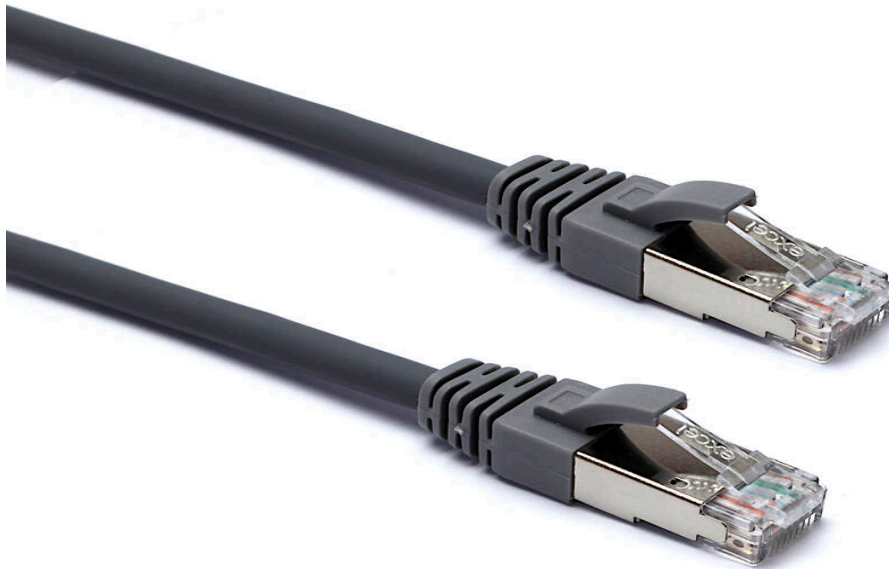

Excel Cat6A Patch Lead F/FTP Shielded LSOH Blade Booted 5 m Grey

excel
without compromise.

Part Code: 100-154

sales@excel-networking.com
excel-networking.com

CIBSE TM65 Embodied Carbon: 1.083 kg CO2e

Main Features

- / Specified to 500 MHz
- / Individual foil screen over each pair
- / LSOH outer sheath 6.2 mm Dia
- / Suitable for 10 Gigabit 10GBase-T, PoE++ applications
- / Blade style moulded strain relief boot with clip protector
- / CIBSE TM65 Embodied Carbon: 1.083 kg CO2e

Each Excel Category 6A patch lead consists of 4 twisted pairs of 26AWG stranded copper wires, an aluminium/polyester foil tape provides an individual screen for each pair. These pairs are then cabled together, with different lay lengths to ensure optimum performance. Staggered pin RJ45 Screened plugs, terminate the cable, and each lead is fitted with colour coded slimline moulded boots, suitable for use in high density router or switch blades.

Excel Cat6A Patch Lead F/FTP Shielded LSOH Blade Booted 5 m Grey

Part Code: 100-154

sales@excel-networking.com
excel-networking.com

Product Specifications

Feature	Values
Cable type	F/FTP
Category	6A (IEC)
Length	5 m
Type of connector connection 1	RJ45 8(8)
Type of connector connection 2	RJ45 8(8)
Outer sheath colour	Grey
Strain relief boot	Moulded-on
Lockable	no
Strain relief boot colour	Grey
Flame retardant version	yes
Cable construction	1x4
AWG-size	26
Pin assignment	1:1