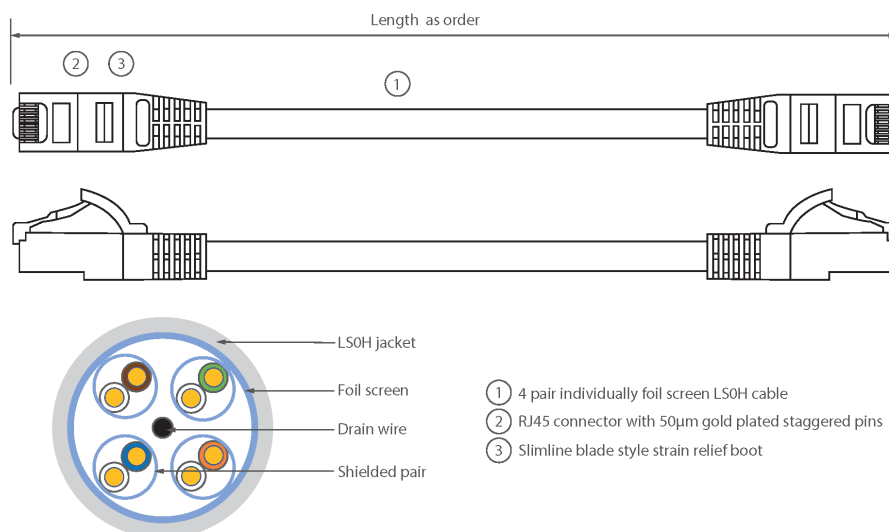

Excel Cat6A Patch Lead F/FTP Shielded LSOH Blade Booted 5 m Grey

Item Code: 100-154

excel
without compromise.

Strain relief boot colour	Grey
Flame retardant version	yes
Cable construction	1x4
AWG-size	26
Pin assignment	1:1

Product drawing

Standards

Applicable standard	Detail
ISO/IEC 11801-1:2017	Information technology - Generic cabling for customer premises: Part 1 General Requirements
EN 50173-1:2018	Information technology. Generic cabling systems - General requirements
ANSI/TIA 568-2.D	Balanced Twisted-Pair Telecommunications Cabling and Components Standards
IEC 61156-5:2009+AMD1:2012 CSV	Multicore and symmetrical pair/quad cables for digital communications - Part 5: Symmetrical pair/quad cables with transmission characteristics up to 1 000 MHz - Horizontal floor wiring - Sectional specification
IEC 60332-1-2:2004	Tests on electric and optical fibre cables under fire conditions. Test for vertical flame propagation for a single