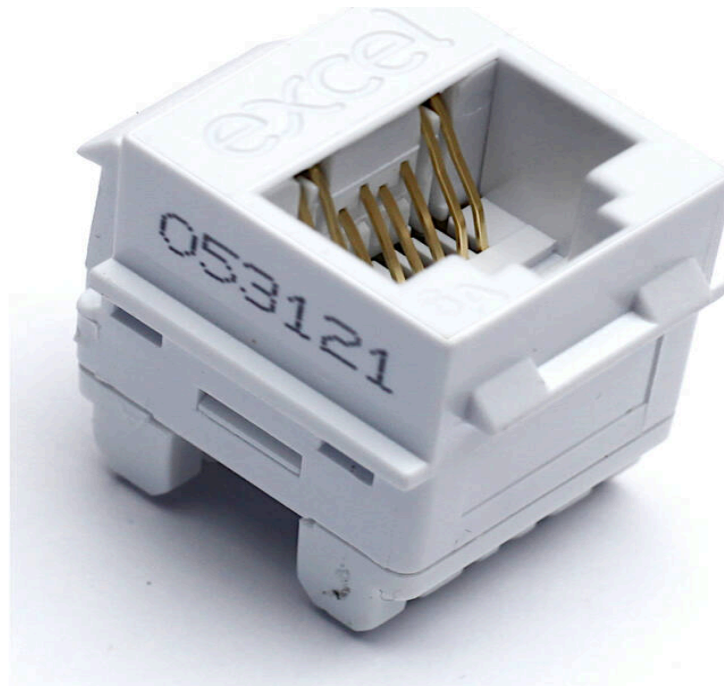

# Excel Cat6A UTP Unscreened Keystone Jack IDC Punch Down White

excel  
without compromise.

Part Code: 100-156

sales@excel-networking.com  
excel-networking.com

## Main Features

- / IDC point at 180 degrees to jack
- / EC Verified-UL 94-V-0 Safety Listed
- / Suitable for 10 Gigabit and 10GBase-T ethernet application
- / Suitable for patch panel and faceplate mounting
- / UK94V-0 fire retardant plastic

## Product Overview

Excel Cat6A UTP Unscreened Keystone Jack IDC Punch down White, available as part of our range of excel Cat6A keystone jacks for RJ45 network connections.

Suitable for mounting in a range of housings from patch panels, faceplates and shutters, to floor boxes and work area distribution enclosures. The socket itself is housed in a high quality ABS plastic housing which opens at the rear to reveal the IDC termination points.

# Excel Cat6A UTP Unscreened Keystone Jack IDC Punch Down White

Part Code: 100-156

sales@excel-networking.com  
excel-networking.com

Feature	Values
Model	Jack
Type of connector	RJ45 8(8)
Shielded	no
Category	6A (IEC)
Requires termination tool	yes
Suitable for round cable	yes
Suitable for flat cable	no
Suitable for solid cores	yes
Colour	White