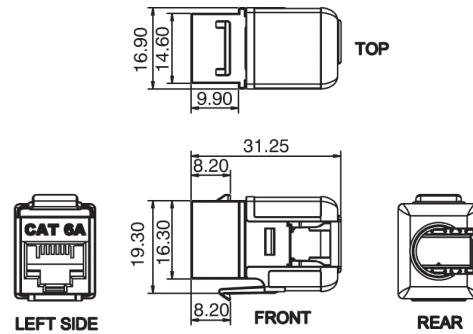

## Additional specifications

Features	Values
Width	17mm
Depth	31.25mm
Height	19.3mm
Housing	ABS High-Impact
RJ45 Contacts	Nickel plated phosphor bronze alloy with 50 micro-inch Gold plating
IDC Contacts	Tin plated phosphor bronze alloy
RJ45 Life	Minimum 750 insertions
Suitable impact tool	LSA style punch down tool
Storage temperature	-40 to +70°C
Operating temperature	-10 to +60°C

# Excel Cat6A UTP Unscreened Keystone Jack IDC Punch Down White

Part Code: 100-156

sales@excel-networking.com  
excel-networking.com

## Product drawing

A. Rear view of Keystone

B. Keystone profiles. Dimensions in mm