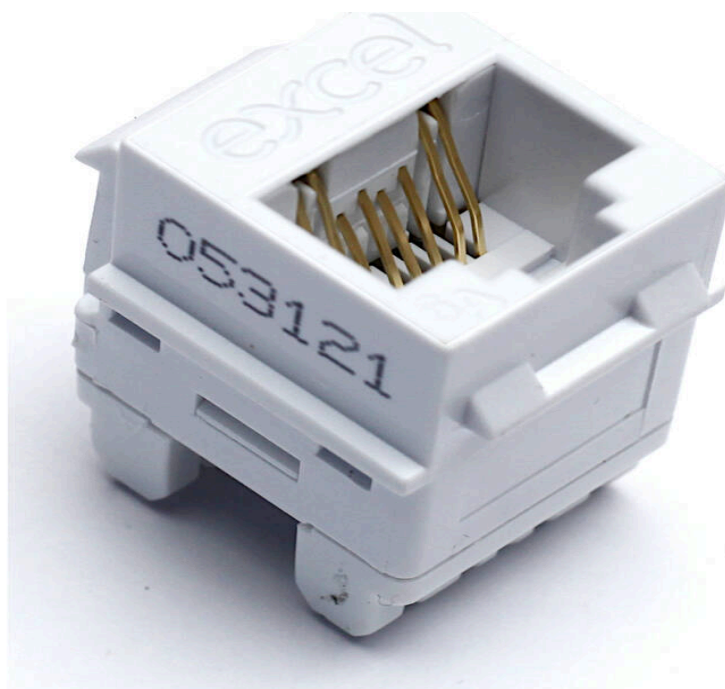

Excel Cat6A UTP Unscreened Keystone Jack IDC Punch Down White (Box 24)

excel
without compromise.

Part Code: 100-156-24

sales@excel-networking.com
excel-networking.com

Main Features

- / IDC point at 180 degrees to jack
- / EC Verified-UL 94-V-0 Safety Listed
- / Suitable for 10 Gigabit and 10GBase-T ethernet application
- / Suitable for patch panel and faceplate mounting
- / UK94V-0 fire retardant plastic

Product Overview

Excel Cat6A UTP Unscreened Keystone Jack IDC Punch down White, available as part of our range of excel cat6a keystone jacks for RJ45 network connections.

Suitable for mounting in a range of housings from patch panels, faceplates and shutters, to floor boxes and work area distribution enclosures. The socket itself is housed in a high quality ABS plastic housing which opens at the rear to reveal the IDC termination points.

Product Specifications

Excel Cat6A UTP Unscreened Keystone Jack IDC Punch Down White (Box 24)

Part Code: 100-156-24

sales@excel-networking.com
excel-networking.com

Feature	Values
Model	Jack
Type of connector	RJ45 8(8)
Shielded	no
Category	6A (IEC)
Requires termination tool	yes
Suitable for round cable	yes
Suitable for flat cable	no
Suitable for solid cores	yes
Colour	White

Additional specifications

Features	Values
Width	17mm
Depth	31.25mm
Height	19.3mm
Housing	ABS High-Impact
RJ45 Contacts	Nickel plated phosphor bronze alloy with 50 micro-inch Gold plating
IDC Contacts	Tin plated phosphor bronze alloy
RJ45 Life	Minimum 750 insertions
Suitable impact tool	LSA style punch down tool
Storage temperature	-40 to +70°C
Operating temperature	-10 to +60°C