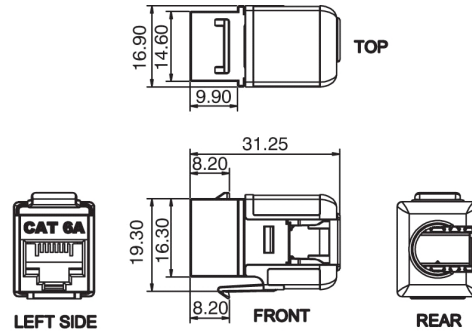

Additional specifications

Features	Values
Width	17mm
Depth	31.25mm
Height	19.3mm
Housing	ABS High-Impact
RJ45 Contacts	Nickel plated phosphor bronze alloy with 50 micro-inch Gold plating
IDC Contacts	Tin plated phosphor bronze alloy
RJ45 Life	Minimum 750 insertions
Suitable impact tool	LSA style punch down tool
Storage temperature	-40 to +70°C
Operating temperature	-10 to +60°C

Excel Cat6A UTP Unscreened Keystone Jack IDC Punch Down White (Box 24)

Part Code: 100-156-24

sales@excel-networking.com
excel-networking.com

Product drawing

A. Rear view of Keystone

B. Keystone profiles. Dimensions in mm