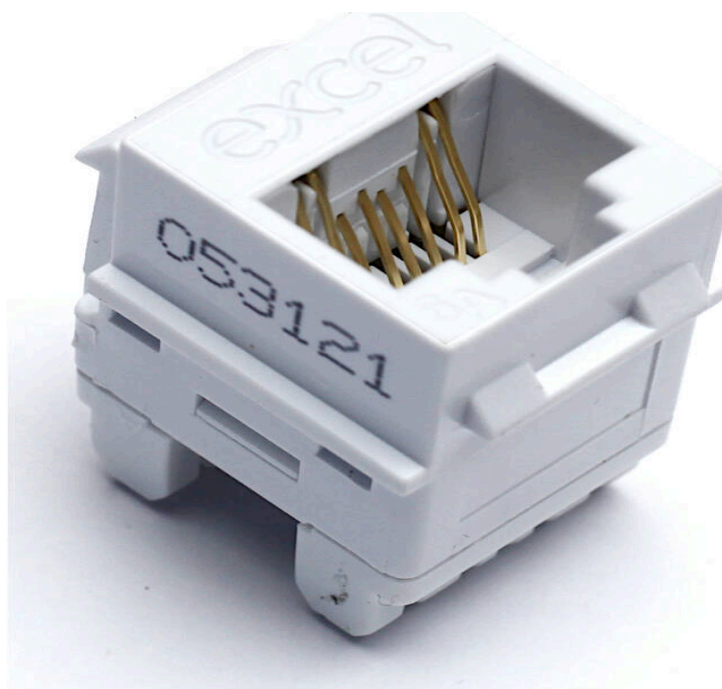

Excel Cat6A UTP Unscreened Keystone Jack IDC Punch Down White (Box 24)

excel
without compromise.

Part Code: 100-156-24

sales@excel-networking.com
excel-networking.com

Main Features

- / IDC point at 180 degrees to jack
- / EC Verified-UL 94-V-0 Safety Listed
- / Suitable for 10 Gigabit and 10GBase-T ethernet application
- / Suitable for patch panel and faceplate mounting
- / UK94V-0 fire retardant plastic

Product Overview

Excel Cat6A UTP Unscreened Keystone Jack IDC Punch down White, available as part of our range of excel cat6a keystone jacks for RJ45 network connections.

Suitable for mounting in a range of housings from patch panels, faceplates and shutters, to floor boxes and work area distribution enclosures. The socket itself is housed in a high quality ABS plastic housing which opens at the rear to reveal the IDC termination points.

Product Specifications

Excel Cat6A UTP Unscreened Keystone Jack IDC Punch Down White (Box 24)

Part Code: 100-156-24

sales@excel-networking.com
excel-networking.com

Feature	Values
Model	Jack
Type of connector	RJ45 8(8)
Shielded	no
Category	6A (IEC)
Requires termination tool	yes
Suitable for round cable	yes
Suitable for flat cable	no
Suitable for solid cores	yes
Colour	White

Additional specifications

Features	Values
Width	17mm
Depth	31.25mm
Height	19.3mm
Housing	ABS High-Impact
RJ45 Contacts	Nickel plated phosphor bronze alloy with 50 micro-inch Gold plating
IDC Contacts	Tin plated phosphor bronze alloy
RJ45 Life	Minimum 750 insertions
Suitable impact tool	LSA style punch down tool
Storage temperature	-40 to +70°C
Operating temperature	-10 to +60°C