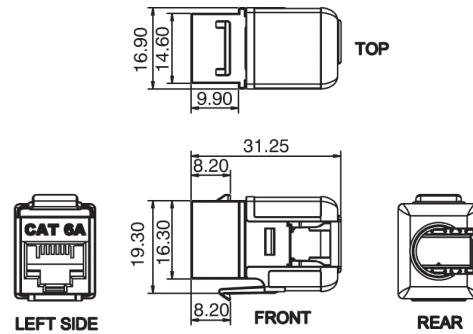

Additional specifications

Features	Values
Width	17mm
Depth	31.25mm
Height	19.3mm
Housing	ABS High-Impact
RJ45 Contacts	Nickel plated phosphor bronze alloy with 50 micro-inch Gold plating
IDC Contacts	Tin plated phosphor bronze alloy
RJ45 Life	Minimum 750 insertions
Suitable impact tool	LSA style punch down tool
Storage temperature	-40 to +70°C
Operating temperature	-10 to +60°C

Excel Cat6A UTP Unscreened Keystone Jack IDC Punch Down White (Box 24)

Part Code: 100-156-24

sales@excel-networking.com
excel-networking.com

Product drawing

A. Rear view of Keystone

B. Keystone profiles. Dimensions in mm