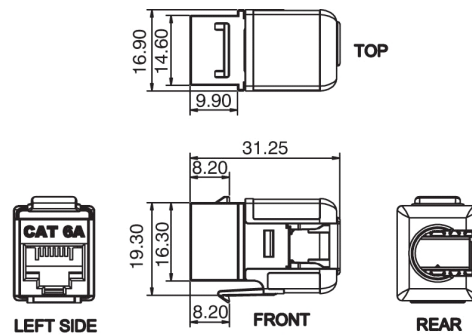

## Additional specifications

Features	Values
Width	17mm
Depth	31.25mm
Height	19.3mm
Housing	ABS High-Impact
RJ45 Contacts	Nickel plated phosphor bronze alloy with 50 micro-inch Gold plating
IDC Contacts	Tin plated phosphor bronze alloy
RJ45 Life	Minimum 750 insertions
Suitable impact tool	LSA style punch down tool
Storage temperature	-40 to +70°C
Operating temperature	-10 to +60°C

# Excel Cat6A UTP Unscreened Keystone Jack IDC Punch Down Black

Part Code: 100-156-BK

sales@excel-networking.com  
excel-networking.com

## Product drawing

A. Rear view of Keystone

B. Keystone profiles. Dimensions in mm