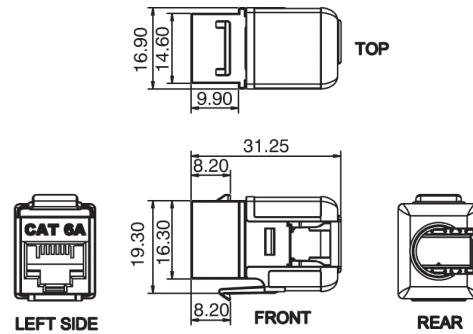

Additional specifications

Features	Values
Width	17mm
Depth	31.25mm
Height	19.3mm
Housing	ABS High-Impact
RJ45 Contacts	Nickel plated phosphor bronze alloy with 50 micro-inch Gold plating
IDC Contacts	Tin plated phosphor bronze alloy
RJ45 Life	Minimum 750 insertions
Suitable impact tool	LSA style punch down tool
Storage temperature	-40 to +70°C
Operating temperature	-10 to +60°C

Excel Cat6A UTP Unscreened Keystone Jack IDC Punch Down Black

Part Code: 100-156-BK

sales@excel-networking.com
excel-networking.com

Product drawing

A. Rear view of Keystone

B. Keystone profiles. Dimensions in mm