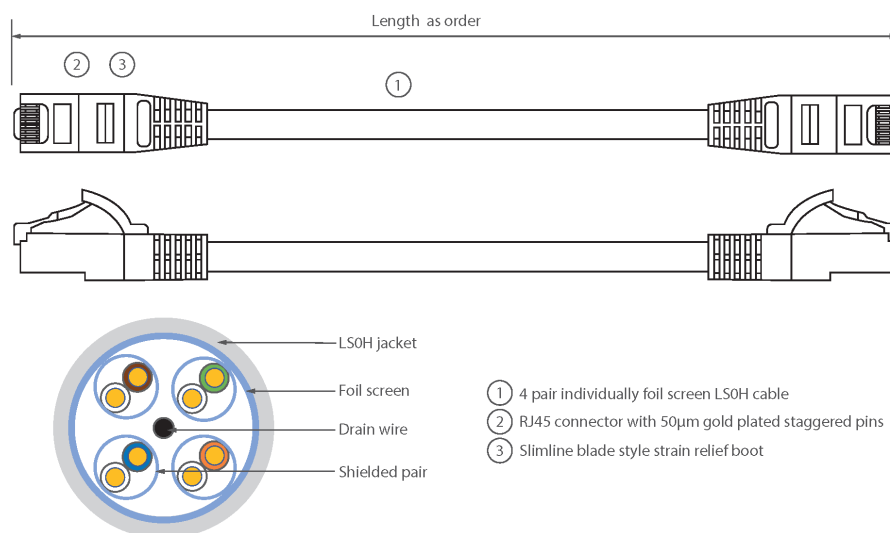

Each Excel Category 6A patch lead consists of 4 twisted pairs of 26AWG stranded copper wires, an aluminium/polyester foil tape provides an individual screen for each pair. These pairs are then cabled together, with different lay lengths to ensure optimum performance. Staggered pin RJ45 Screened plugs, terminate the cable, and each lead is fitted with colour coded slimline moulded boots, suitable for use in high density router or switch blades.

Product Specifications

Feature	Values
Cable type	F/FTP
Category	6A (IEC)
Length	2 m
Type of connector connection 1	RJ45 8(8)
Type of connector connection 2	RJ45 8(8)
Outer sheath colour	Blue

Excel Cat6A Patch Lead F/FTP Shielded LSOH Blade Booted 2 m Blue

Item Code: 100-157

Strain relief boot	Moulded-on
Lockable	no
Strain relief boot colour	Blue
Flame retardant version	yes
Cable construction	1x4
AWG-size	26
Pin assignment	1:1

Product drawing

Standards

Applicable standard	Detail
ISO/IEC 11801-1:2017	Information technology - Generic cabling for customer premises: Part 1 General Requirements
EN 50173-1:2018	Information technology. Generic cabling systems - General requirements
ANSI/TIA 568-2.D	Balanced Twisted-Pair Telecommunications Cabling and Components Standards
IEC 61156-5:2009+AMD1:2012 CSV	Multicore and symmetrical pair/quad cables for digital communications - Part 5: Symmetrical pair/quad cables with transmission characteristics up to 1 000 MHz - Horizontal floor wiring - Sectional specification