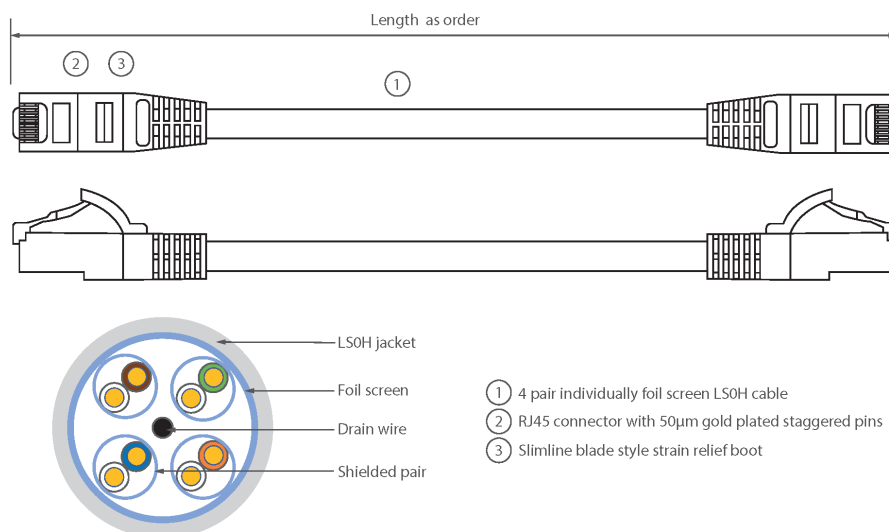

Excel Cat6A Patch Lead F/FTP Shielded LSOH Blade Booted 2 m Blue

Item Code: 100-157

excel
without compromise.

Strain relief boot colour	Blue
Flame retardant version	yes
Cable construction	1x4
AWG-size	26
Pin assignment	1:1

Product drawing

Standards

Applicable standard	Detail
ISO/IEC 11801-1:2017	Information technology - Generic cabling for customer premises: Part 1 General Requirements
EN 50173-1:2018	Information technology. Generic cabling systems - General requirements
ANSI/TIA 568-2.D	Balanced Twisted-Pair Telecommunications Cabling and Components Standards
IEC 61156-5:2009+AMD1:2012 CSV	Multicore and symmetrical pair/quad cables for digital communications - Part 5: Symmetrical pair/quad cables with transmission characteristics up to 1 000 MHz - Horizontal floor wiring - Sectional specification
IEC 60332-1-2:2004	Tests on electric and optical fibre cables under fire conditions. Test for vertical flame propagation for a single