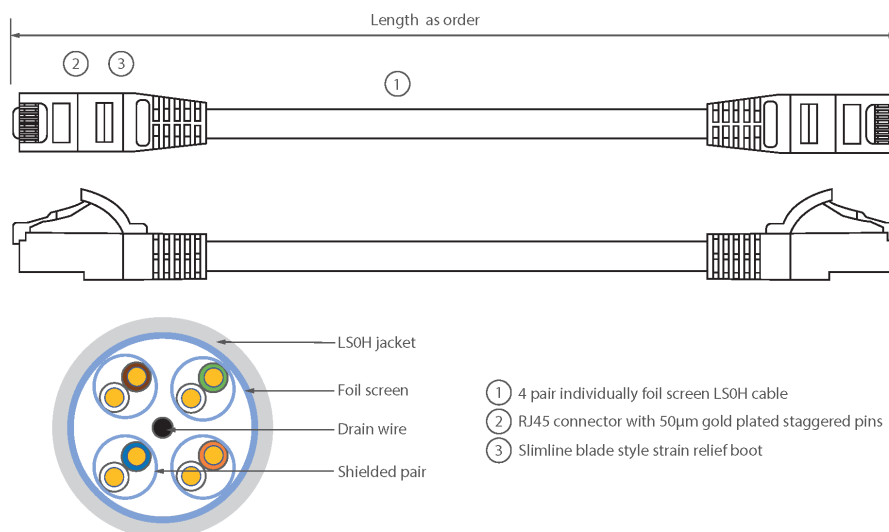

Excel Cat6A Patch Lead F/FTP Shielded LSOH Blade Booted 3 m Blue

Item Code: 100-158

excel
without compromise.

Strain relief boot colour	Blue
Flame retardant version	yes
Cable construction	1x4
AWG-size	26
Pin assignment	1:1

Product drawing

Standards

Applicable standard	Detail
ISO/IEC 11801-1:2017	Information technology - Generic cabling for customer premises: Part 1 General Requirements
EN 50173-1:2018	Information technology. Generic cabling systems - General requirements
ANSI/TIA 568-2.D	Balanced Twisted-Pair Telecommunications Cabling and Components Standards
IEC 61156-5:2009+AMD1:2012 CSV	Multicore and symmetrical pair/quad cables for digital communications - Part 5: Symmetrical pair/quad cables with transmission characteristics up to 1 000 MHz - Horizontal floor wiring - Sectional specification
IEC 60332-1-2:2004	Tests on electric and optical fibre cables under fire conditions. Test for vertical flame propagation for a single