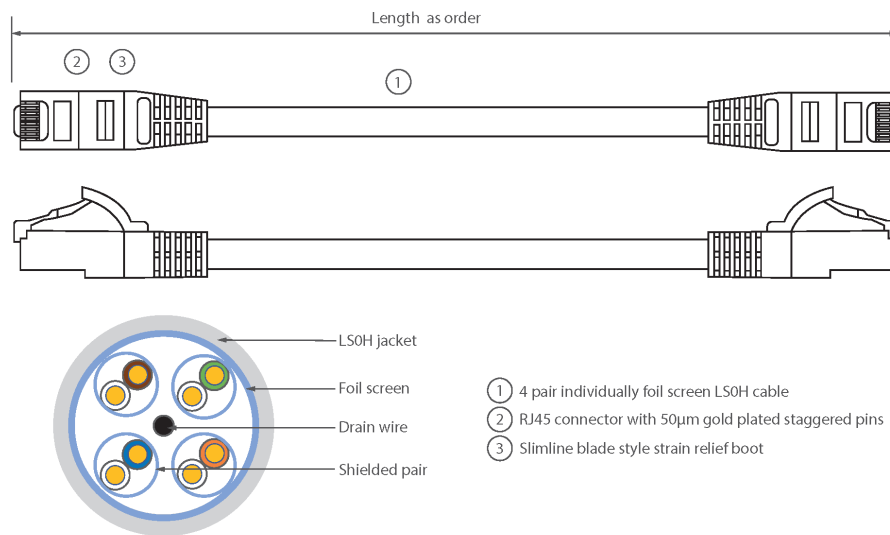

Each Excel Category 6A patch lead consists of 4 twisted pairs of 26AWG stranded copper wires, an aluminium/polyester foil tape provides an individual screen for each pair. These pairs are then cabled together, with different lay lengths to ensure optimum performance. Staggered pin RJ45 Screened plugs, terminate the cable, and each lead is fitted with colour coded slimline moulded boots, suitable for use in high density router or switch blades.

## Product Specifications

Feature	Values
Cable type	F/FTP
Category	6A (IEC)
Length	3 m
Type of connector connection 1	RJ45 8(8)
Type of connector connection 2	RJ45 8(8)
Outer sheath colour	Blue
Strain relief boot	Moulded-on
Lockable	no

# Excel Cat6A Patch Lead F/FTP Shielded LSOH Blade Booted 3 m Blue

Item Code: 100-158

Strain relief boot colour	Blue
Flame retardant version	yes
Cable construction	1x4
AWG-size	26
Pin assignment	1:1

## Product drawing