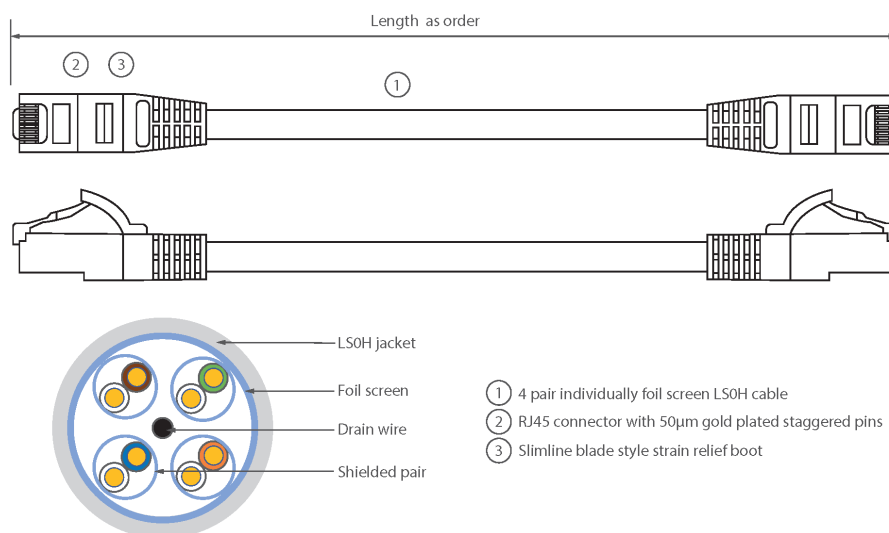

Blade style moulded strain relief boot with clip protector

LSOH outer sheath 6.2 mm Dia

CIBSE TM65 Embodied Carbon: 0.678 kg CO2e

Product Overview

Excel Category 6A (Augmented Category 6) patch leads take the performance capabilities of copper infrastructure to new levels. Designed to the current ISO and EIA/TIA standards for Class Ea augmented Category 6A performance these products are intended to deliver reliable, high network performance including support of emerging applications such as 10GBase-T, 10 Gigabit Ethernet.

Each Excel Category 6A patch lead consists of 4 twisted pairs of 26AWG stranded copper wires, an aluminium/polyester foil tape provides an individual screen for each pair. These pairs are then cabled together, with different lay lengths to ensure optimum performance. Staggered pin RJ45 Screened plugs, terminate the cable, and each lead is fitted with colour coded slimline moulded boots, suitable for use in high density router or switch blades.

Product Specifications

Feature	Values
Cable type	F/FTP
Category	6A (IEC)
Length	3 m
Type of connector connection 1	RJ45 8(8)
Type of connector connection 2	RJ45 8(8)
Outer sheath colour	Blue

Excel Cat6A Patch Lead F/FTP Shielded LSOH Blade Booted 3 m Blue

Item Code: 100-158

Strain relief boot	Moulded-on
Lockable	no
Strain relief boot colour	Blue
Flame retardant version	yes
Cable construction	1x4
AWG-size	26
Pin assignment	1:1

Product drawing

Standards

Applicable standard	Detail
ISO/IEC 11801-1:2017	Information technology - Generic cabling for customer premises: Part 1 General Requirements
EN 50173-1:2018	Information technology. Generic cabling systems - General requirements
ANSI/TIA 568-2.D	Balanced Twisted-Pair Telecommunications Cabling and Components Standards
IEC 61156-5:2009+AMD1:2012 CSV	Multicore and symmetrical pair/quad cables for digital communications - Part 5: Symmetrical pair/quad cables with transmission characteristics up to 1 000 MHz - Horizontal floor wiring - Sectional specification