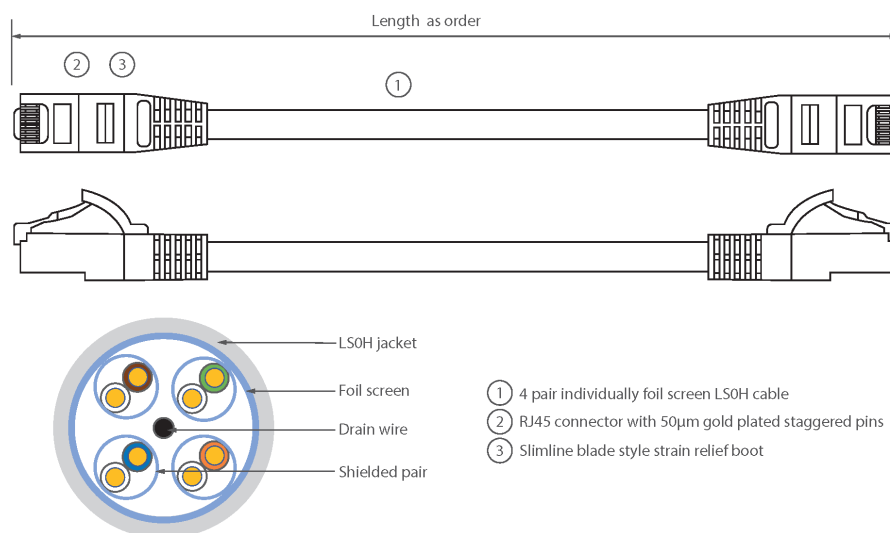

Each Excel Category 6A patch lead consists of 4 twisted pairs of 26AWG stranded copper wires, an aluminium/polyester foil tape provides an individual screen for each pair. These pairs are then cabled together, with different lay lengths to ensure optimum performance. Staggered pin RJ45 Screened plugs, terminate the cable, and each lead is fitted with colour coded slimline moulded boots, suitable for use in high density router or switch blades.

Product Specifications

Feature	Values
Cable type	F/FTP
Category	6A (IEC)
Length	1 m
Type of connector connection 1	RJ45 8(8)
Type of connector connection 2	RJ45 8(8)
Outer sheath colour	Blue

Excel Cat6A Patch Lead F/FTP Shielded LSOH Blade Booted 1 m Blue

Item Code: 100-159

Strain relief boot	Moulded-on
Lockable	no
Strain relief boot colour	Blue
Flame retardant version	yes
Cable construction	1x4
AWG-size	26
Pin assignment	1:1

Product drawing

Standards

Applicable standard	Detail
ISO/IEC 11801-1:2017	Information technology - Generic cabling for customer premises: Part 1 General Requirements
EN 50173-1:2018	Information technology. Generic cabling systems - General requirements
ANSI/TIA 568-2.D	Balanced Twisted-Pair Telecommunications Cabling and Components Standards
IEC 61156-5:2009+AMD1:2012 CSV	Multicore and symmetrical pair/quad cables for digital communications - Part 5: Symmetrical pair/quad cables with transmission characteristics up to 1 000 MHz - Horizontal floor wiring - Sectional specification