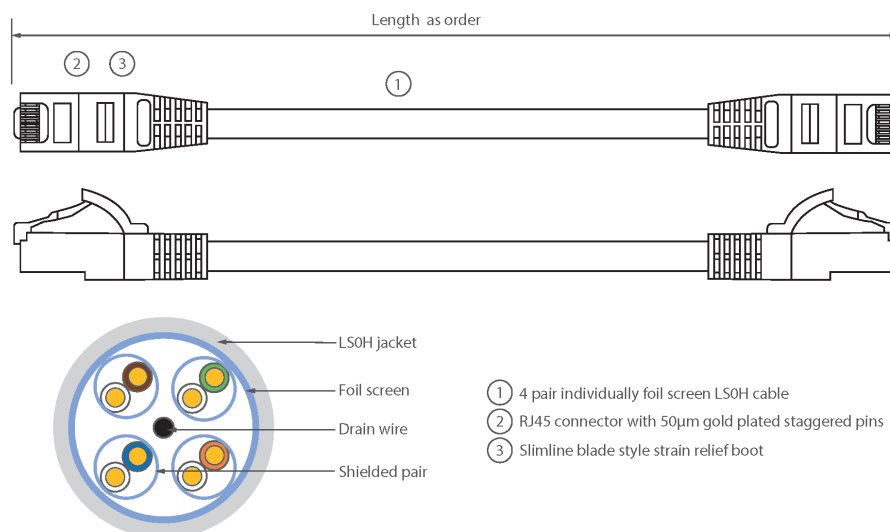

Each Excel Category 6A patch lead consists of 4 twisted pairs of 26AWG stranded copper wires, an aluminium/polyester foil tape provides an individual screen for each pair. These pairs are then cabled together, with different lay lengths to ensure optimum performance. Staggered pin RJ45 Screened plugs, terminate the cable, and each lead is fitted with colour coded slimline moulded boots, suitable for use in high density router or switch blades.

## Product Specifications

Feature	Values
Cable type	F/FTP
Category	6A (IEC)
Length	5 m
Type of connector connection 1	RJ45 8(8)
Type of connector connection 2	RJ45 8(8)
Outer sheath colour	Blue
Strain relief boot	Moulded-on
Lockable	no

# Excel Cat6A Patch Lead F/FTP Shielded LSOH Blade Booted 5 m Blue

Item Code: 100-160

**excel**  
without compromise.

Strain relief boot colour	Blue
Flame retardant version	yes
Cable construction	1x4
AWG-size	26
Pin assignment	1:1

## Product drawing