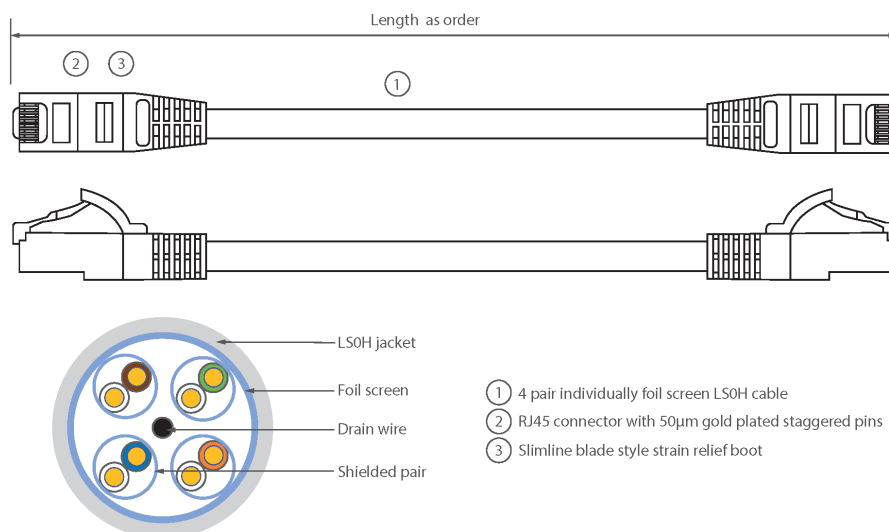

Excel Cat6A Patch Lead F/FTP Shielded LSOH Blade Booted 5 m Blue

Item Code: 100-160

excel
without compromise.

Strain relief boot colour	Blue
Flame retardant version	yes
Cable construction	1x4
AWG-size	26
Pin assignment	1:1

Product drawing

Standards

Applicable standard	Detail
ISO/IEC 11801-1:2017	Information technology - Generic cabling for customer premises: Part 1 General Requirements
EN 50173-1:2018	Information technology. Generic cabling systems - General requirements
ANSI/TIA 568-2.D	Balanced Twisted-Pair Telecommunications Cabling and Components Standards
IEC 61156-5:2009+AMD1:2012 CSV	Multicore and symmetrical pair/quad cables for digital communications - Part 5: Symmetrical pair/quad cables with transmission characteristics up to 1 000 MHz - Horizontal floor wiring - Sectional specification
IEC 60332-1-2:2004	Tests on electric and optical fibre cables under fire conditions. Test for vertical flame propagation for a single