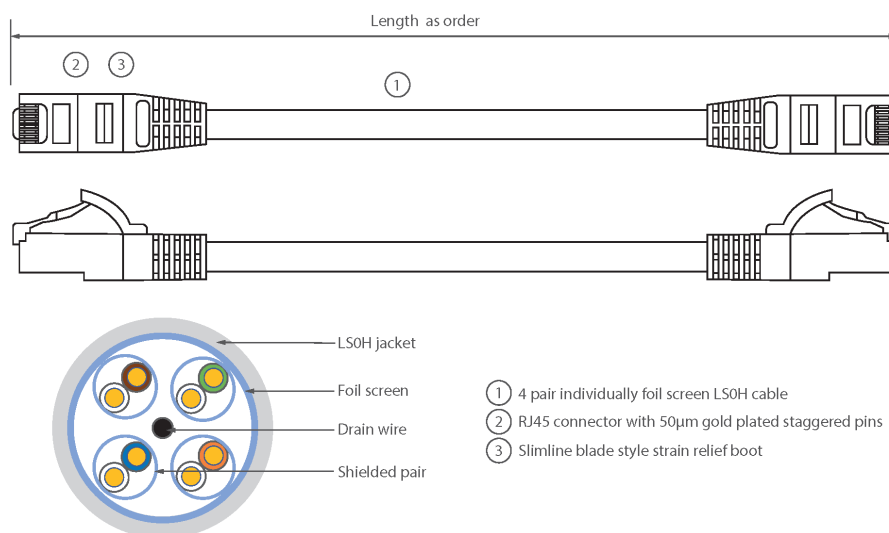

Blade style moulded strain relief boot with clip protector

LSOH outer sheath 6.2 mm Dia

CIBSE TM65 Embodied Carbon: 0.272 kg CO2e

Product Overview

Excel Category 6A (Augmented Category 6) patch leads take the performance capabilities of copper infrastructure to new levels. Designed to the current ISO and EIA/TIA standards for Class Ea augmented Category 6A performance these products are intended to deliver reliable, high network performance including support of emerging applications such as 10GBase-T, 10 Gigabit Ethernet.

Each Excel Category 6A patch lead consists of 4 twisted pairs of 26AWG stranded copper wires, an aluminium/polyester foil tape provides an individual screen for each pair. These pairs are then cabled together, with different lay lengths to ensure optimum performance. Staggered pin RJ45 Screened plugs, terminate the cable, and each lead is fitted with colour coded slimline moulded boots, suitable for use in high density router or switch blades.

Product Specifications

Feature	Values
Cable type	F/FTP
Category	6A (IEC)
Length	5 m
Type of connector connection 1	RJ45 8(8)
Type of connector connection 2	RJ45 8(8)
Outer sheath colour	Blue

Excel Cat6A Patch Lead F/FTP Shielded LSOH Blade Booted 5 m Blue

Item Code: 100-160

Strain relief boot	Moulded-on
Lockable	no
Strain relief boot colour	Blue
Flame retardant version	yes
Cable construction	1x4
AWG-size	26
Pin assignment	1:1

Product drawing

Standards

Applicable standard	Detail
ISO/IEC 11801-1:2017	Information technology - Generic cabling for customer premises: Part 1 General Requirements
EN 50173-1:2018	Information technology. Generic cabling systems - General requirements
ANSI/TIA 568-2.D	Balanced Twisted-Pair Telecommunications Cabling and Components Standards
IEC 61156-5:2009+AMD1:2012 CSV	Multicore and symmetrical pair/quad cables for digital communications - Part 5: Symmetrical pair/quad cables with transmission characteristics up to 1 000 MHz - Horizontal floor wiring - Sectional specification