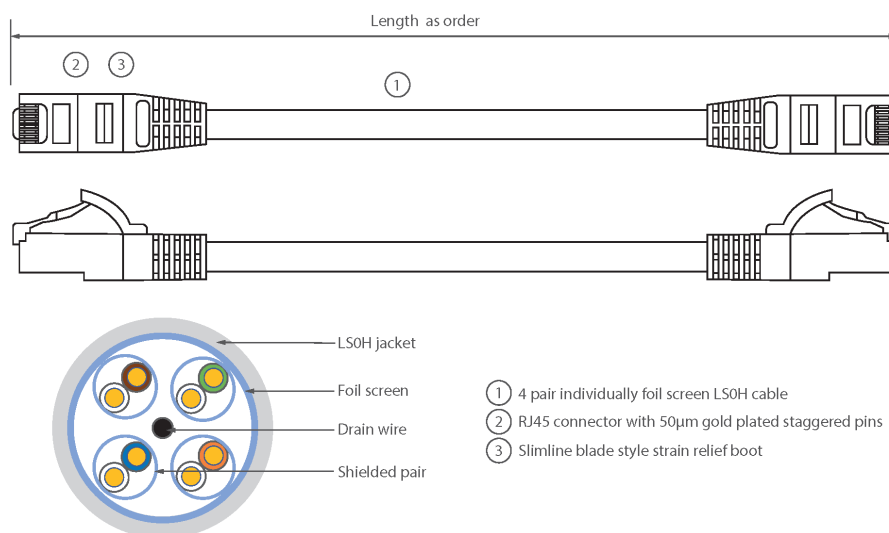

Blade style moulded strain relief boot with clip protector

LSOH outer sheath 6.2 mm Dia

CIBSE TM65 Embodied Carbon: 1.083 kg CO2e

Product Overview

Excel Category 6A (Augmented Category 6) patch leads take the performance capabilities of copper infrastructure to new levels. Designed to the current ISO and EIA/TIA standards for Class Ea augmented Category 6A performance these products are intended to deliver reliable, high network performance including support of emerging applications such as 10GBase-T, 10 Gigabit Ethernet.

Each Excel Category 6A patch lead consists of 4 twisted pairs of 26AWG stranded copper wires, an aluminium/polyester foil tape provides an individual screen for each pair. These pairs are then cabled together, with different lay lengths to ensure optimum performance. Staggered pin RJ45 Screened plugs, terminate the cable, and each lead is fitted with colour coded slimline moulded boots, suitable for use in high density router or switch blades.

Product Specifications

Feature	Values
Cable type	F/FTP
Category	6A (IEC)
Length	1 m
Type of connector connection 1	RJ45 8(8)
Type of connector connection 2	RJ45 8(8)
Outer sheath colour	Red

Excel Cat6A Patch Lead F/FTP Shielded LSOH Blade Booted 1 m Red

Item Code: 100-161

Strain relief boot	Moulded-on
Lockable	no
Strain relief boot colour	Red
Flame retardant version	yes
Cable construction	1x4
AWG-size	26
Pin assignment	1:1

Product drawing

Standards

Applicable standard	Detail
ISO/IEC 11801-1:2017	Information technology - Generic cabling for customer premises: Part 1 General Requirements
EN 50173-1:2018	Information technology. Generic cabling systems - General requirements
ANSI/TIA 568-2.D	Balanced Twisted-Pair Telecommunications Cabling and Components Standards
IEC 61156-5:2009+AMD1:2012 CSV	Multicore and symmetrical pair/quad cables for digital communications - Part 5: Symmetrical pair/quad cables with transmission characteristics up to 1 000 MHz - Horizontal floor wiring - Sectional specification