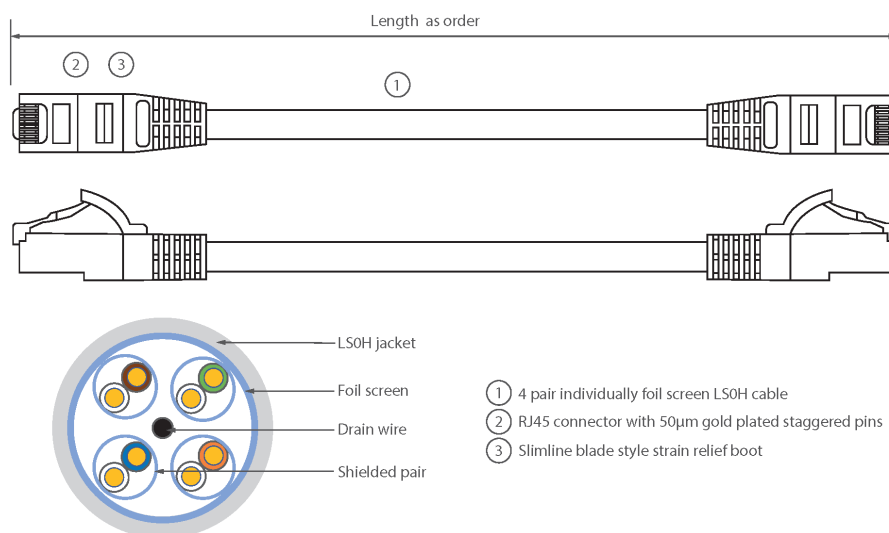

Blade style moulded strain relief boot with clip protector

LSOH outer sheath 6.2 mm Dia

CIBSE TM65 Embodied Carbon: 0.272 kg CO2e

Product Overview

Excel Category 6A (Augmented Category 6) patch leads take the performance capabilities of copper infrastructure to new levels. Designed to the current ISO and EIA/TIA standards for Class Ea augmented Category 6A performance these products are intended to deliver reliable, high network performance including support of emerging applications such as 10GBase-T, 10 Gigabit Ethernet.

Each Excel Category 6A patch lead consists of 4 twisted pairs of 26AWG stranded copper wires, an aluminium/polyester foil tape provides an individual screen for each pair. These pairs are then cabled together, with different lay lengths to ensure optimum performance. Staggered pin RJ45 Screened plugs, terminate the cable, and each lead is fitted with colour coded slimline moulded boots, suitable for use in high density router or switch blades.

Product Specifications

Feature	Values
Cable type	F/FTP
Category	6A (IEC)
Length	2 m
Type of connector connection 1	RJ45 8(8)
Type of connector connection 2	RJ45 8(8)
Outer sheath colour	Red

Excel Cat6A Patch Lead F/FTP Shielded LSOH Blade Booted 2 m Red

Item Code: 100-162

Strain relief boot	Moulded-on
Lockable	no
Strain relief boot colour	Red
Flame retardant version	yes
Cable construction	1x4
AWG-size	26
Pin assignment	1:1

Product drawing

Standards

Applicable standard	Detail
ISO/IEC 11801-1:2017	Information technology - Generic cabling for customer premises: Part 1 General Requirements
EN 50173-1:2018	Information technology. Generic cabling systems - General requirements
ANSI/TIA 568-2.D	Balanced Twisted-Pair Telecommunications Cabling and Components Standards
IEC 61156-5:2009+AMD1:2012 CSV	Multicore and symmetrical pair/quad cables for digital communications - Part 5: Symmetrical pair/quad cables with transmission characteristics up to 1 000 MHz - Horizontal floor wiring - Sectional specification