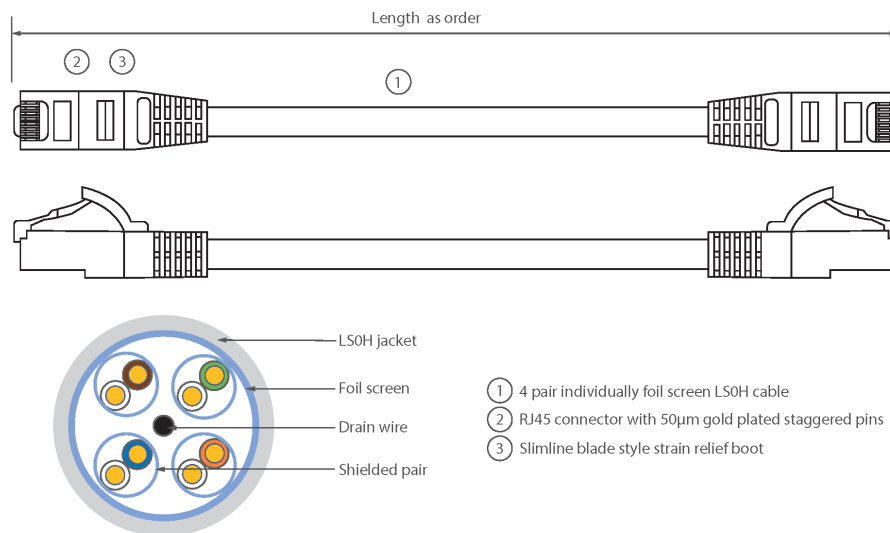

Each Excel Category 6A patch lead consists of 4 twisted pairs of 26AWG stranded copper wires, an aluminium/polyester foil tape provides an individual screen for each pair. These pairs are then cabled together, with different lay lengths to ensure optimum performance. Staggered pin RJ45 Screened plugs, terminate the cable, and each lead is fitted with colour coded slimline moulded boots, suitable for use in high density router or switch blades.

Product Specifications

Feature	Values
Cable type	F/FTP
Category	6A (IEC)
Length	3 m
Type of connector connection 1	RJ45 8(8)
Type of connector connection 2	RJ45 8(8)
Outer sheath colour	Red
Strain relief boot	Moulded-on
Lockable	no

Excel Cat6A Patch Lead F/FTP Shielded LSOH Blade Booted 3 m Red

Item Code: 100-163

Strain relief boot colour	Red
Flame retardant version	yes
Cable construction	1x4
AWG-size	26
Pin assignment	1:1

Product drawing