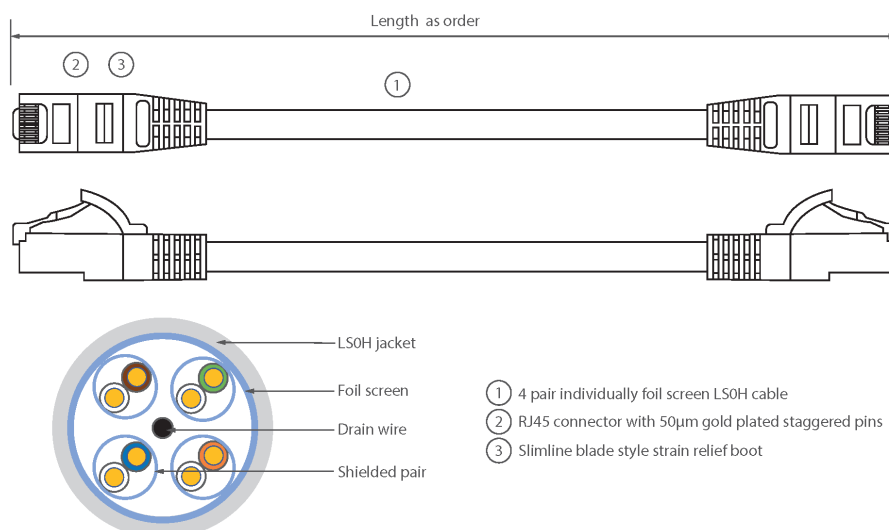

Each Excel Category 6A patch lead consists of 4 twisted pairs of 26AWG stranded copper wires, an aluminium/polyester foil tape provides an individual screen for each pair. These pairs are then cabled together, with different lay lengths to ensure optimum performance. Staggered pin RJ45 Screened plugs, terminate the cable, and each lead is fitted with colour coded slimline moulded boots, suitable for use in high density router or switch blades.

## Product Specifications

| Feature                        | Values    |
|--------------------------------|-----------|
| Cable type                     | F/FTP     |
| Category                       | 6A (IEC)  |
| Length                         | 3 m       |
| Type of connector connection 1 | RJ45 8(8) |
| Type of connector connection 2 | RJ45 8(8) |
| Outer sheath colour            | Red       |

# Excel Cat6A Patch Lead F/FTP Shielded LSOH Blade Booted 3 m Red

Item Code: 100-163

|                           |            |
|---------------------------|------------|
| Strain relief boot        | Moulded-on |
| Lockable                  | no         |
| Strain relief boot colour | Red        |
| Flame retardant version   | yes        |
| Cable construction        | 1x4        |
| AWG-size                  | 26         |
| Pin assignment            | 1:1        |

## Product drawing