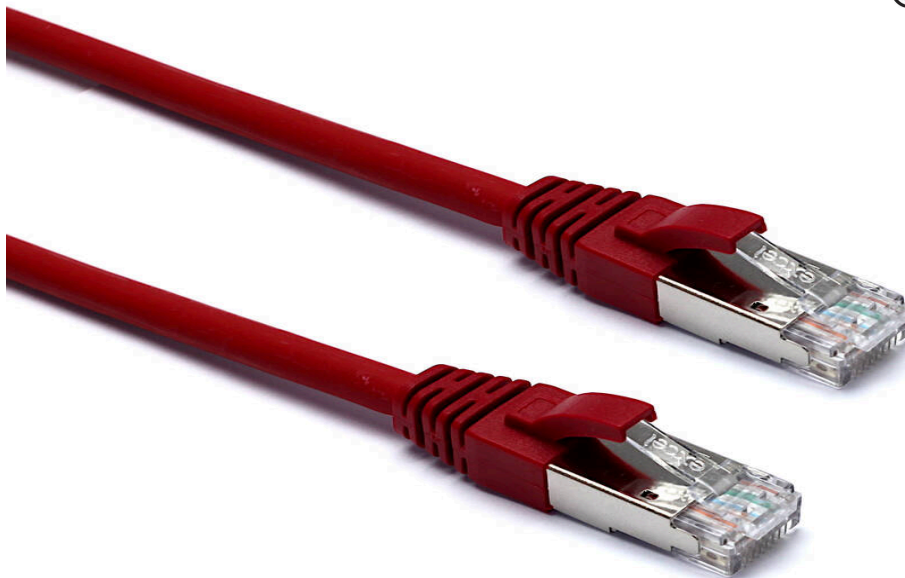

# Excel Cat6A Patch Lead F/FTP Shielded LSOH Blade Booted 5 m Red

excel  
without compromise.

Part Code: 100-165

sales@excel-networking.com  
excel-networking.com

CIBSE TM65 Embodied Carbon: 1.083 kg CO2e

## Main Features

- / Specified to 500 MHz
- / Individual foil screen over each pair
- / LSOH outer sheath 6.2 mm Dia
- / Suitable for 10 Gigabit 10GBase-T, PoE++ applications
- / Blade style moulded strain relief boot with clip protector
- / CIBSE TM65 Embodied Carbon: 1.083 kg CO2e

Each Excel Category 6A patch lead consists of 4 twisted pairs of 26AWG stranded copper wires, an aluminium/polyester foil tape provides an individual screen for each pair. These pairs are then cabled together, with different lay lengths to ensure optimum performance. Staggered pin RJ45 Screened plugs, terminate the cable, and each lead is fitted with colour coded slimline moulded boots, suitable for use in high density router or switch blades.