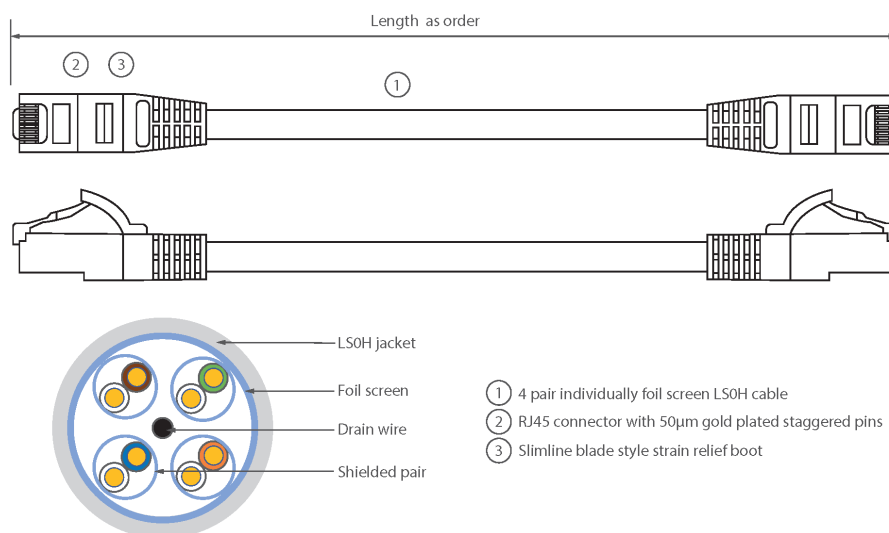

Blade style moulded strain relief boot with clip protector

LSOH outer sheath 6.2 mm Dia

CIBSE TM65 Embodied Carbon: 1.083 kg CO2e

Product Overview

Excel Category 6A (Augmented Category 6) patch leads take the performance capabilities of copper infrastructure to new levels. Designed to the current ISO and EIA/TIA standards for Class Ea augmented Category 6A performance these products are intended to deliver reliable, high network performance including support of emerging applications such as 10GBase-T, 10 Gigabit Ethernet.

Each Excel Category 6A patch lead consists of 4 twisted pairs of 26AWG stranded copper wires, an aluminium/polyester foil tape provides an individual screen for each pair. These pairs are then cabled together, with different lay lengths to ensure optimum performance. Staggered pin RJ45 Screened plugs, terminate the cable, and each lead is fitted with colour coded slimline moulded boots, suitable for use in high density router or switch blades.

Product Specifications

Feature	Values
Cable type	F/FTP
Category	6A (IEC)
Length	5 m
Type of connector connection 1	RJ45 8(8)
Type of connector connection 2	RJ45 8(8)
Outer sheath colour	Red

Excel Cat6A Patch Lead F/FTP Shielded LSOH Blade Booted 5 m Red

Item Code: 100-165

Strain relief boot	Moulded-on
Lockable	no
Strain relief boot colour	Red
Flame retardant version	yes
Cable construction	1x4
AWG-size	26
Pin assignment	1:1

Product drawing

Standards

Applicable standard	Detail
ISO/IEC 11801-1:2017	Information technology - Generic cabling for customer premises: Part 1 General Requirements
EN 50173-1:2018	Information technology. Generic cabling systems - General requirements
ANSI/TIA 568-2.D	Balanced Twisted-Pair Telecommunications Cabling and Components Standards
IEC 61156-5:2009+AMD1:2012 CSV	Multicore and symmetrical pair/quad cables for digital communications - Part 5: Symmetrical pair/quad cables with transmission characteristics up to 1 000 MHz - Horizontal floor wiring - Sectional specification