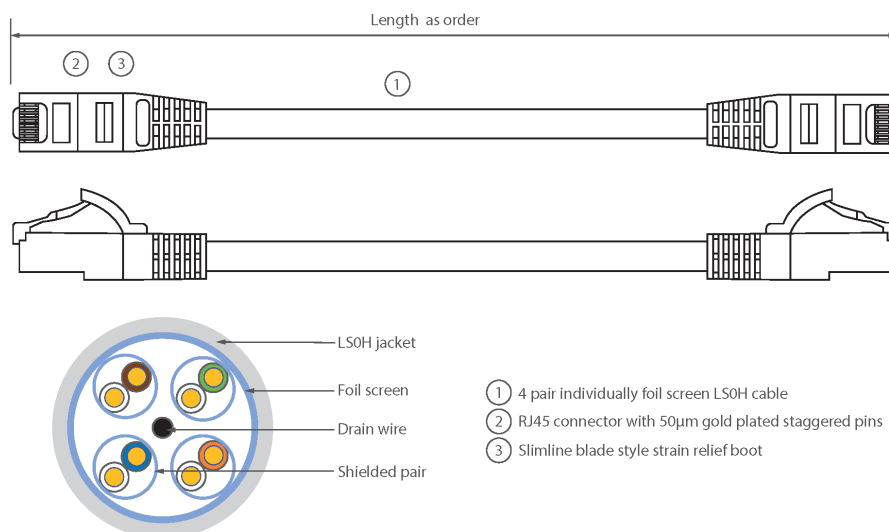

Each Excel Category 6A patch lead consists of 4 twisted pairs of 26AWG stranded copper wires, an aluminium/polyester foil tape provides an individual screen for each pair. These pairs are then cabled together, with different lay lengths to ensure optimum performance. Staggered pin RJ45 Screened plugs, terminate the cable, and each lead is fitted with colour coded slimline moulded boots, suitable for use in high density router or switch blades.

## Product Specifications

| Feature                        | Values     |
|--------------------------------|------------|
| Cable type                     | F/FTP      |
| Category                       | 6A (IEC)   |
| Length                         | 1 m        |
| Type of connector connection 1 | RJ45 8(8)  |
| Type of connector connection 2 | RJ45 8(8)  |
| Outer sheath colour            | Yellow     |
| Strain relief boot             | Moulded-on |
| Lockable                       | no         |

# Excel Cat6A Patch Lead F/FTP Shielded LSOH Blade Booted 1 m Yellow

Item Code: 100-166

**excel**  
without compromise.

|                           |        |
|---------------------------|--------|
| Strain relief boot colour | Yellow |
| Flame retardant version   | yes    |
| Cable construction        | 1x4    |
| AWG-size                  | 26     |
| Pin assignment            | 1:1    |

## Product drawing