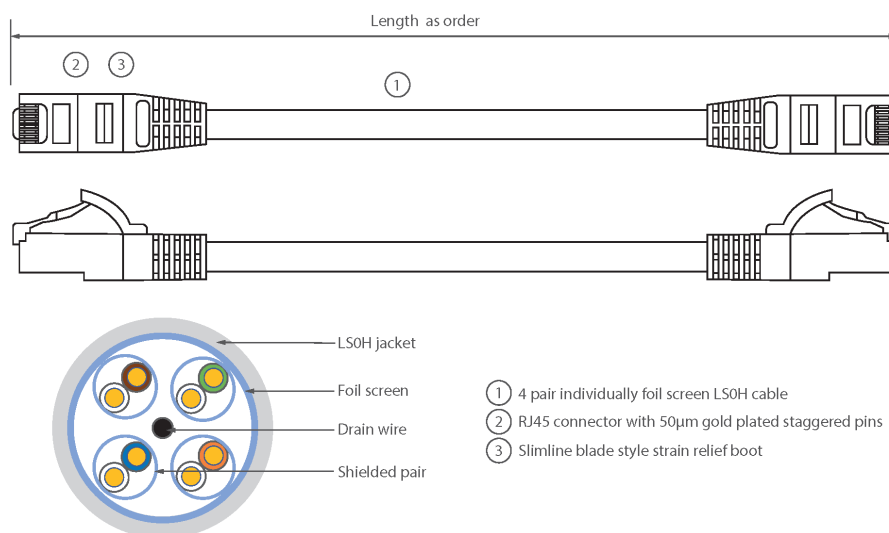

Blade style moulded strain relief boot with clip protector

LSOH outer sheath 6.2 mm Dia

CIBSE TM65 Embodied Carbon: 0.217 kg CO2e

Product Overview

Excel Category 6A (Augmented Category 6) patch leads take the performance capabilities of copper infrastructure to new levels. Designed to the current ISO and EIA/TIA standards for Class Ea augmented Category 6A performance these products are intended to deliver reliable, high network performance including support of emerging applications such as 10GBase-T, 10 Gigabit Ethernet.

Each Excel Category 6A patch lead consists of 4 twisted pairs of 26AWG stranded copper wires, an aluminium/polyester foil tape provides an individual screen for each pair. These pairs are then cabled together, with different lay lengths to ensure optimum performance. Staggered pin RJ45 Screened plugs, terminate the cable, and each lead is fitted with colour coded slimline moulded boots, suitable for use in high density router or switch blades.

Product Specifications

Feature	Values
Cable type	F/FTP
Category	6A (IEC)
Length	1 m
Type of connector connection 1	RJ45 8(8)
Type of connector connection 2	RJ45 8(8)
Outer sheath colour	Yellow

Excel Cat6A Patch Lead F/FTP Shielded LSOH Blade Booted 1 m Yellow

Item Code: 100-166

excel
without compromise.

Strain relief boot	Moulded-on
Lockable	no
Strain relief boot colour	Yellow
Flame retardant version	yes
Cable construction	1x4
AWG-size	26
Pin assignment	1:1

Product drawing