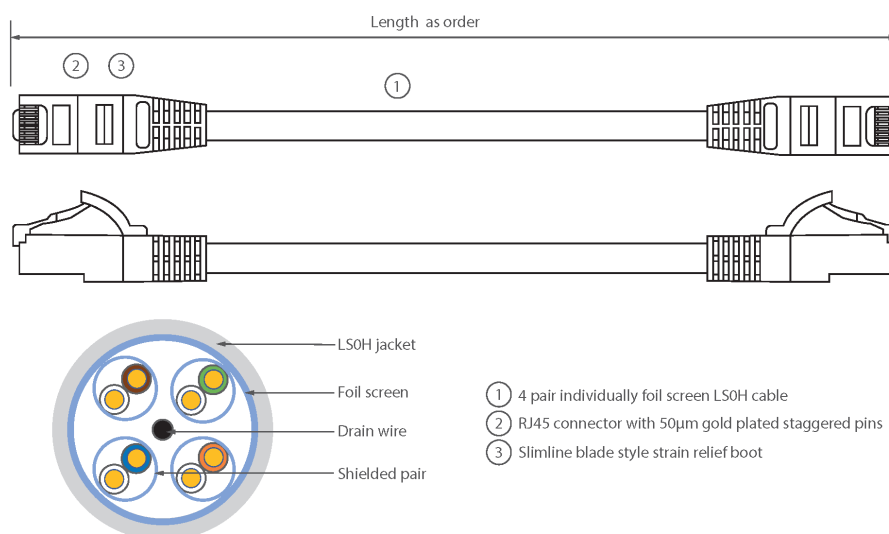

Each Excel Category 6A patch lead consists of 4 twisted pairs of 26AWG stranded copper wires, an aluminium/polyester foil tape provides an individual screen for each pair. These pairs are then cabled together, with different lay lengths to ensure optimum performance. Staggered pin RJ45 Screened plugs, terminate the cable, and each lead is fitted with colour coded slimline moulded boots, suitable for use in high density router or switch blades.

Product Specifications

Feature	Values
Cable type	F/FTP
Category	6A (IEC)
Length	1 m
Type of connector connection 1	RJ45 8(8)
Type of connector connection 2	RJ45 8(8)
Outer sheath colour	Yellow
Strain relief boot	Moulded-on
Lockable	no
Strain relief boot colour	Yellow
Flame retardant version	yes

Excel Cat6A Patch Lead F/FTP Shielded LSOH Blade Booted 1 m Yellow

Item Code: 100-166

Cable construction	1x4
AWG-size	26
Pin assignment	1:1

Product drawing

Standards

Applicable standard	Detail
ISO/IEC 11801-1:2017	Information technology - Generic cabling for customer premises: Part 1 General Requirements
EN 50173-1:2018	Information technology. Generic cabling systems - General requirements
ANSI/TIA 568-2.D	Balanced Twisted-Pair Telecommunications Cabling and Components Standards
IEC 61156-5:2009+AMD1:2012 CSV	Multicore and symmetrical pair/quad cables for digital communications - Part 5: Symmetrical pair/quad cables with transmission characteristics up to 1 000 MHz - Horizontal floor wiring - Sectional specification
IEC 60332-1-2:2004	Tests on electric and optical fibre cables under fire conditions. Test for vertical flame propagation for a single insulated wire or cable. Procedure for 1 kW pre-mixed flame
IEC 61034-2:2005+A1:2013	Measurement of smoke density of cables burning under