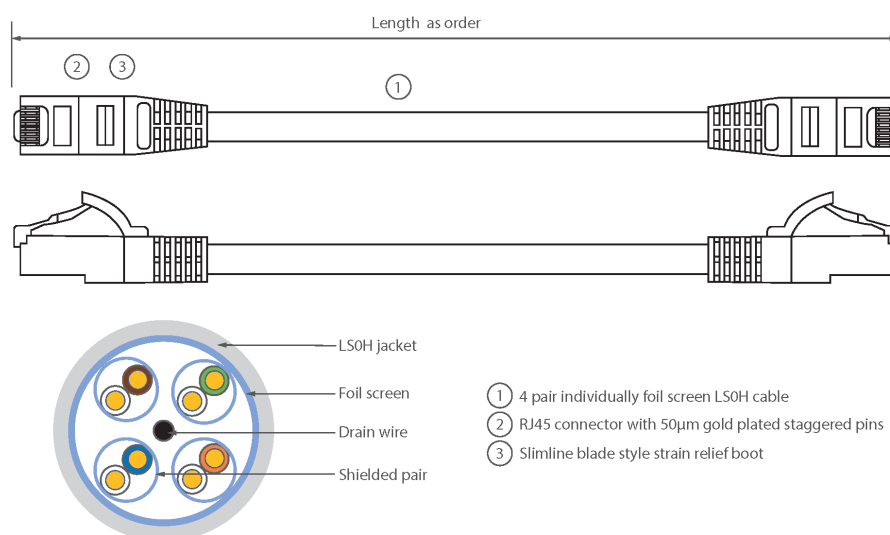

Excel Cat6A Patch Lead F/FTP Shielded LSOH Blade Booted 3 m Yellow

Item Code: 100-168

excel
without compromise.

Strain relief boot colour	Yellow
Flame retardant version	yes
Cable construction	1x4
AWG-size	26
Pin assignment	1:1

Product drawing

Standards

Applicable standard	Detail
ISO/IEC 11801-1:2017	Information technology - Generic cabling for customer premises: Part 1 General Requirements
EN 50173-1:2018	Information technology. Generic cabling systems - General requirements
ANSI/TIA 568-2.D	Balanced Twisted-Pair Telecommunications Cabling and Components Standards
IEC 61156-5:2009+AMD1:2012 CSV	Multicore and symmetrical pair/quad cables for digital communications - Part 5: Symmetrical pair/quad cables with transmission characteristics up to 1 000 MHz - Horizontal floor wiring - Sectional specification
IEC 60332-1-2:2004	Tests on electric and optical fibre cables under fire conditions. Test for vertical flame propagation for a single