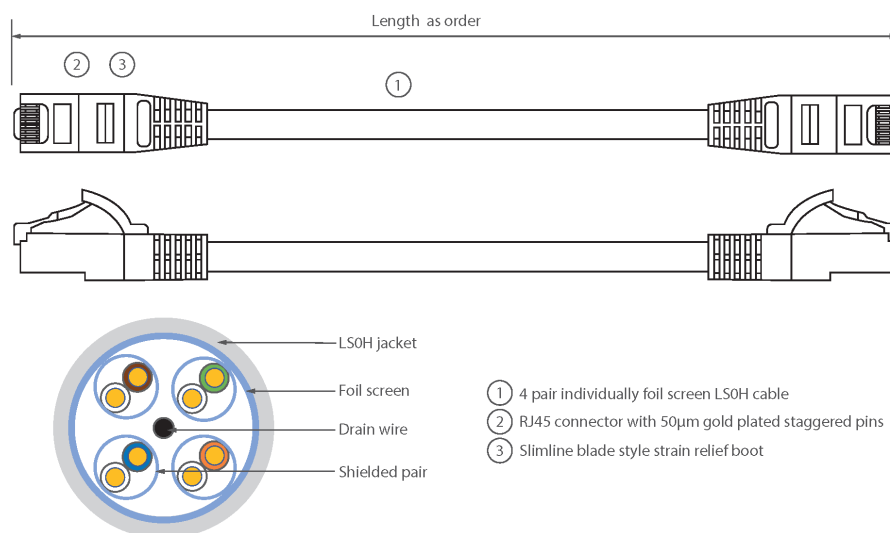

Each Excel Category 6A patch lead consists of 4 twisted pairs of 26AWG stranded copper wires, an aluminium/polyester foil tape provides an individual screen for each pair. These pairs are then cabled together, with different lay lengths to ensure optimum performance. Staggered pin RJ45 Screened plugs, terminate the cable, and each lead is fitted with colour coded slimline moulded boots, suitable for use in high density router or switch blades.

Product Specifications

Feature	Values
Cable type	F/FTP
Category	6A (IEC)
Length	3 m
Type of connector connection 1	RJ45 8(8)
Type of connector connection 2	RJ45 8(8)
Outer sheath colour	Yellow

Excel Cat6A Patch Lead F/FTP Shielded LSOH Blade Booted 3 m Yellow

Item Code: 100-168

Strain relief boot	Moulded-on
Lockable	no
Strain relief boot colour	Yellow
Flame retardant version	yes
Cable construction	1x4
AWG-size	26
Pin assignment	1:1

Product drawing

Standards

Applicable standard	Detail
ISO/IEC 11801-1:2017	Information technology - Generic cabling for customer premises: Part 1 General Requirements
EN 50173-1:2018	Information technology. Generic cabling systems - General requirements
ANSI/TIA 568-2.D	Balanced Twisted-Pair Telecommunications Cabling and Components Standards
IEC 61156-5:2009+AMD1:2012 CSV	Multicore and symmetrical pair/quad cables for digital communications - Part 5: Symmetrical pair/quad cables with transmission characteristics up to 1 000 MHz - Horizontal floor wiring - Sectional specification