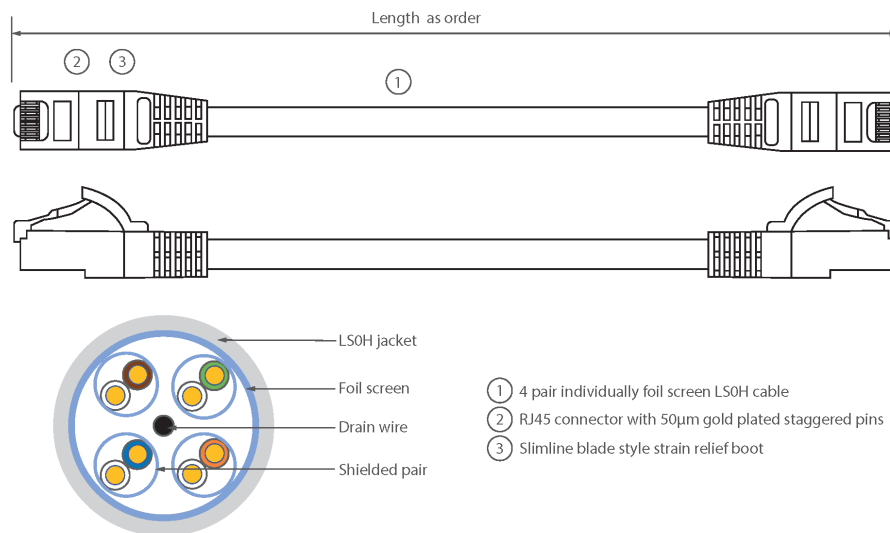

✕ Blade style moulded strain relief boot with clip protector

✕ LSOH outer sheath

✕ CIBSE TM65 Embodied Carbon: 1.083 kg CO2e

Product Overview

Excel Category 6A (Augmented Category 6) patch leads take the performance capabilities of copper infrastructure to new levels. Designed to the current ISO and EIA/TIA standards for Class Ea augmented Category 6A performance these products are intended to deliver reliable, high network performance including support of emerging applications such as 10GBase-T, 10 Gigabit Ethernet.

Each Excel Category 6A patch lead consists of 4 twisted pairs of 26AWG stranded copper wires, an aluminium/polyester foil tape provides an individual screen for each pair. These pairs are then cabled together, with different lay lengths to ensure optimum performance. Staggered pin RJ45 Screened plugs, terminate the cable, and each lead is fitted with colour coded slimline moulded boots, suitable for use in high density router or switch blades.

Product Specifications

Feature	Values
Cable type	F/FTP
Category	6A (IEC)
Length	5 m
Type of connector connection 1	RJ45 8(8)
Type of connector connection 2	RJ45 8(8)
Outer sheath colour	Yellow
Strain relief boot	Moulded-on
Lockable	no

Excel Cat6A Patch Lead F/FTP Shielded LSOH Blade Booted 5 m Yellow

Item Code: 100-170

Strain relief boot colour	Yellow
Flame retardant version	yes
Cable construction	1x4
AWG-size	26
Pin assignment	1:1

Product drawing