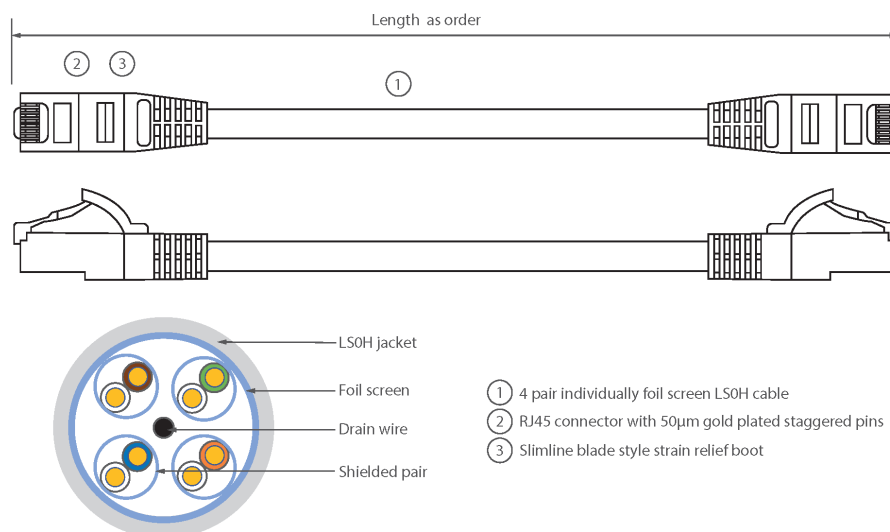

Excel Cat6A Patch Lead F/FTP Shielded LSOH Blade Booted 5 m Yellow

Item Code: 100-170

excel
without compromise.

Strain relief boot colour	Yellow
Flame retardant version	yes
Cable construction	1x4
AWG-size	26
Pin assignment	1:1

Product drawing

Standards

Applicable standard	Detail
ISO/IEC 11801-1:2017	Information technology - Generic cabling for customer premises: Part 1 General Requirements
EN 50173-1:2018	Information technology. Generic cabling systems - General requirements
ANSI/TIA 568-2.D	Balanced Twisted-Pair Telecommunications Cabling and Components Standards
IEC 61156-5:2009+AMD1:2012 CSV	Multicore and symmetrical pair/quad cables for digital communications - Part 5: Symmetrical pair/quad cables with transmission characteristics up to 1 000 MHz - Horizontal floor wiring - Sectional specification
IEC 60332-1-2:2004	Tests on electric and optical fibre cables under fire conditions. Test for vertical flame propagation for a single