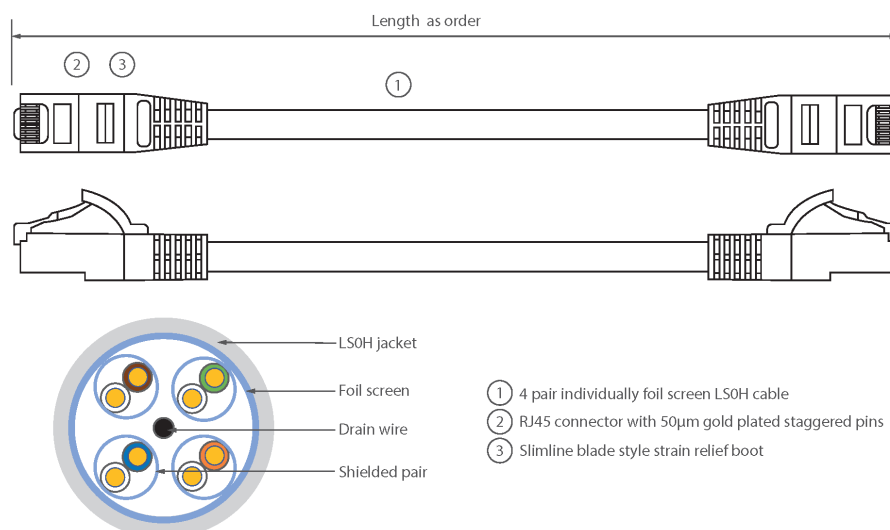

Each Excel Category 6A patch lead consists of 4 twisted pairs of 26AWG stranded copper wires, an aluminium/polyester foil tape provides an individual screen for each pair. These pairs are then cabled together, with different lay lengths to ensure optimum performance. Staggered pin RJ45 Screened plugs, terminate the cable, and each lead is fitted with colour coded slimline moulded boots, suitable for use in high density router or switch blades.

## Product Specifications

Feature	Values
Cable type	F/FTP
Category	6A (IEC)
Length	5 m
Type of connector connection 1	RJ45 8(8)
Type of connector connection 2	RJ45 8(8)
Outer sheath colour	Yellow

# Excel Cat6A Patch Lead F/FTP Shielded LSOH Blade Booted 5 m Yellow

Item Code: 100-170

Strain relief boot	Moulded-on
Lockable	no
Strain relief boot colour	Yellow
Flame retardant version	yes
Cable construction	1x4
AWG-size	26
Pin assignment	1:1

## Product drawing