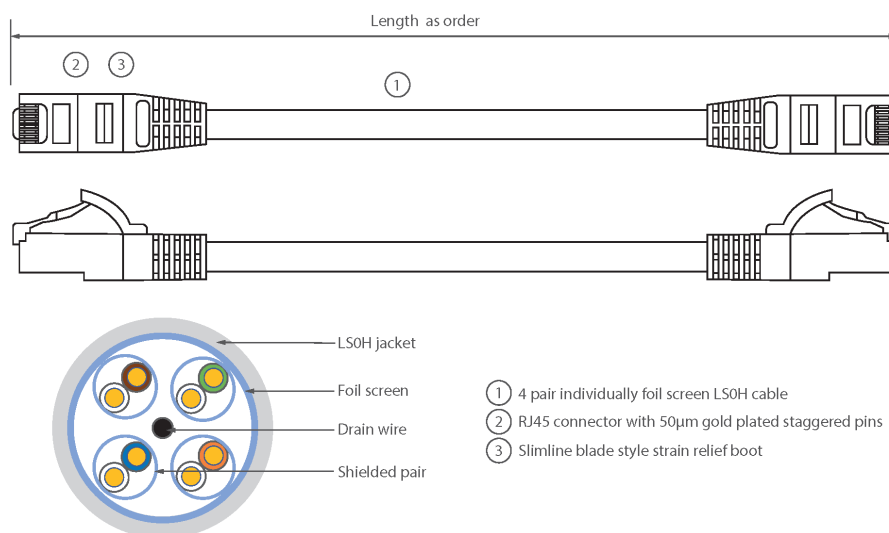

Blade style moulded strain relief boot with clip protector

LSOH outer sheath 6.2 mm Dia

CIBSE TM65 Embodied Carbon: 0.475 kg CO2e

Product Overview

Excel Category 6A (Augmented Category 6) patch leads take the performance capabilities of copper infrastructure to new levels. Designed to the current ISO and EIA/TIA standards for Class Ea augmented Category 6A performance these products are intended to deliver reliable, high network performance including support of emerging applications such as 10GBase-T, 10 Gigabit Ethernet.

Each Excel Category 6A patch lead consists of 4 twisted pairs of 26AWG stranded copper wires, an aluminium/polyester foil tape provides an individual screen for each pair. These pairs are then cabled together, with different lay lengths to ensure optimum performance. Staggered pin RJ45 Screened plugs, terminate the cable, and each lead is fitted with colour coded slimline moulded boots, suitable for use in high density router or switch blades.

Product Specifications

Feature	Values
Cable type	F/FTP
Category	6A (IEC)
Length	2 m
Type of connector connection 1	RJ45 8(8)
Type of connector connection 2	RJ45 8(8)
Outer sheath colour	Green

Excel Cat6A Patch Lead F/FTP Shielded LSOH Blade Booted 2 m Green

Item Code: 100-171

excel
without compromise.

Strain relief boot	Moulded-on
Lockable	no
Strain relief boot colour	Green
Flame retardant version	yes
Cable construction	1x4
AWG-size	26
Pin assignment	1:1

Product drawing