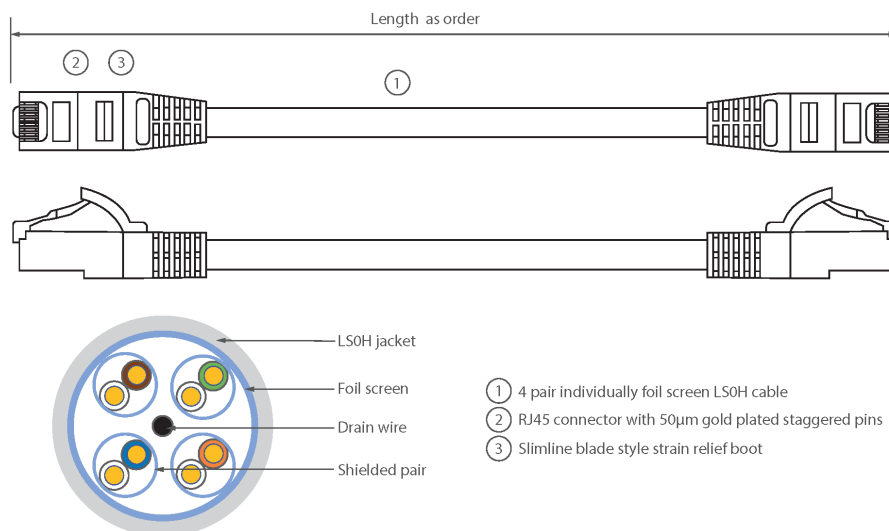

Each Excel Category 6A patch lead consists of 4 twisted pairs of 26AWG stranded copper wires, an aluminium/polyester foil tape provides an individual screen for each pair. These pairs are then cabled together, with different lay lengths to ensure optimum performance. Staggered pin RJ45 Screened plugs, terminate the cable, and each lead is fitted with colour coded slimline moulded boots, suitable for use in high density router or switch blades.

## Product Specifications

Feature	Values
Cable type	F/FTP
Category	6A (IEC)
Length	3 m
Type of connector connection 1	RJ45 8(8)
Type of connector connection 2	RJ45 8(8)
Outer sheath colour	Green

# Excel Cat6A Patch Lead F/FTP Shielded LSOH Blade Booted 3 m Green

Item Code: 100-172

Strain relief boot	Moulded-on
Lockable	no
Strain relief boot colour	Green
Flame retardant version	yes
Cable construction	1x4
AWG-size	26
Pin assignment	1:1

## Product drawing