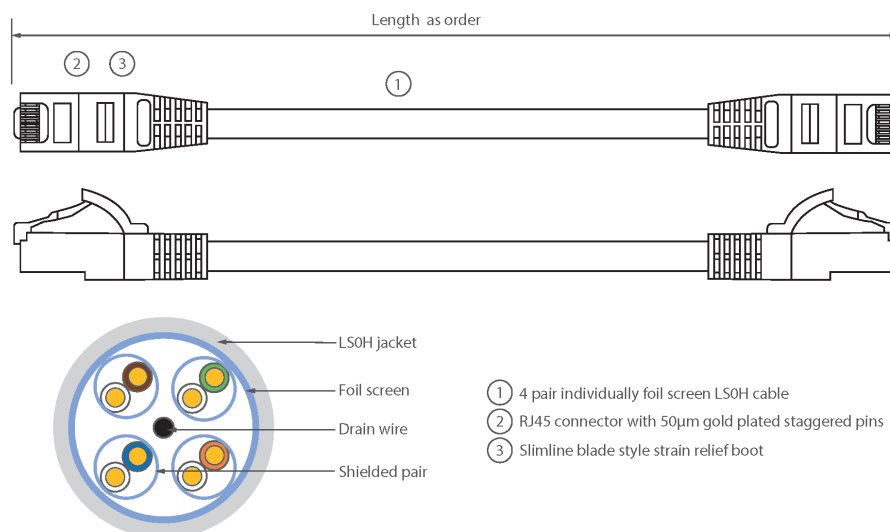

Excel Cat6A Patch Lead F/FTP Shielded LSOH Blade Booted 3 m Green

Item Code: 100-172

excel
without compromise.

Strain relief boot colour	Green
Flame retardant version	yes
Cable construction	1x4
AWG-size	26
Pin assignment	1:1

Product drawing

Standards

Applicable standard	Detail
ISO/IEC 11801-1:2017	Information technology - Generic cabling for customer premises: Part 1 General Requirements
EN 50173-1:2018	Information technology. Generic cabling systems - General requirements
ANSI/TIA 568-2.D	Balanced Twisted-Pair Telecommunications Cabling and Components Standards
IEC 61156-5:2009+AMD1:2012 CSV	Multicore and symmetrical pair/quad cables for digital communications - Part 5: Symmetrical pair/quad cables with transmission characteristics up to 1 000 MHz - Horizontal floor wiring - Sectional specification
IEC 60332-1-2:2004	Tests on electric and optical fibre cables under fire conditions. Test for vertical flame propagation for a single