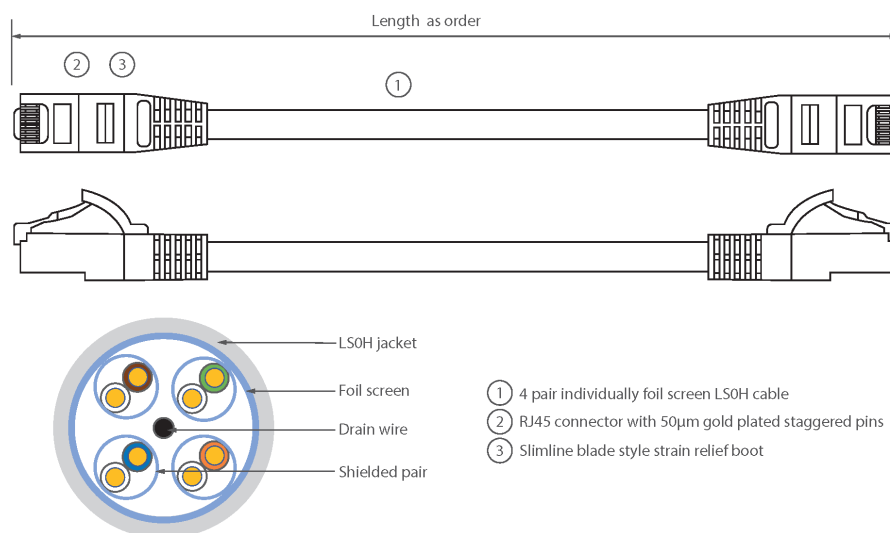

Each Excel Category 6A patch lead consists of 4 twisted pairs of 26AWG stranded copper wires, an aluminium/polyester foil tape provides an individual screen for each pair. These pairs are then cabled together, with different lay lengths to ensure optimum performance. Staggered pin RJ45 Screened plugs, terminate the cable, and each lead is fitted with colour coded slimline moulded boots, suitable for use in high density router or switch blades.

Product Specifications

Feature	Values
Cable type	F/FTP
Category	6A (IEC)
Length	5 m
Type of connector connection 1	RJ45 8(8)
Type of connector connection 2	RJ45 8(8)
Outer sheath colour	Green

Excel Cat6A Patch Lead F/FTP Shielded LSOH Blade Booted 5 m Green

Item Code: 100-174

Strain relief boot	Moulded-on
Lockable	no
Strain relief boot colour	Green
Flame retardant version	yes
Cable construction	1x4
AWG-size	26
Pin assignment	1:1

Product drawing

Standards

Applicable standard	Detail
ISO/IEC 11801-1:2017	Information technology - Generic cabling for customer premises: Part 1 General Requirements
EN 50173-1:2018	Information technology. Generic cabling systems - General requirements
ANSI/TIA 568-2.D	Balanced Twisted-Pair Telecommunications Cabling and Components Standards
IEC 61156-5:2009+AMD1:2012 CSV	Multicore and symmetrical pair/quad cables for digital communications - Part 5: Symmetrical pair/quad cables with transmission characteristics up to 1 000 MHz - Horizontal floor wiring - Sectional specification