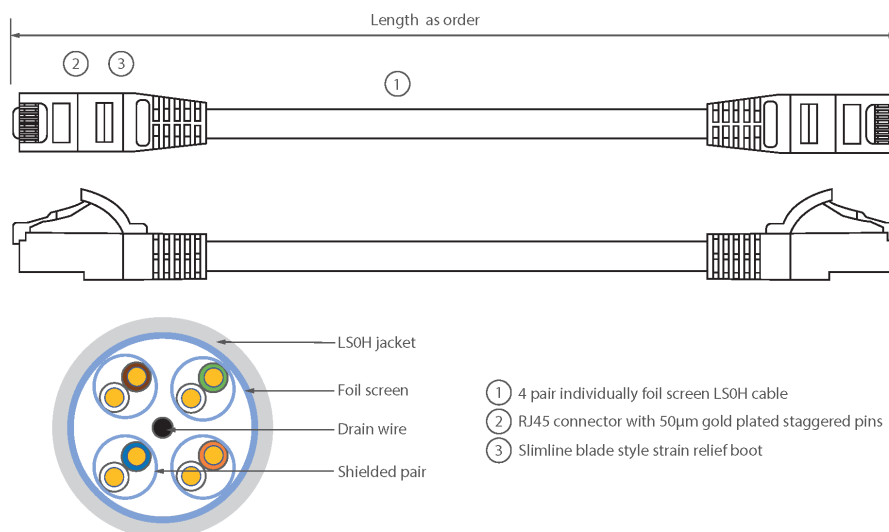

Excel Cat6A Patch Lead F/FTP Shielded LSOH Blade Booted 5 m Green

Item Code: 100-174

excel
without compromise.

Strain relief boot colour	Green
Flame retardant version	yes
Cable construction	1x4
AWG-size	26
Pin assignment	1:1

Product drawing

Standards

Applicable standard	Detail
ISO/IEC 11801-1:2017	Information technology - Generic cabling for customer premises: Part 1 General Requirements
EN 50173-1:2018	Information technology. Generic cabling systems - General requirements
ANSI/TIA 568-2.D	Balanced Twisted-Pair Telecommunications Cabling and Components Standards
IEC 61156-5:2009+AMD1:2012 CSV	Multicore and symmetrical pair/quad cables for digital communications - Part 5: Symmetrical pair/quad cables with transmission characteristics up to 1 000 MHz - Horizontal floor wiring - Sectional specification
IEC 60332-1-2:2004	Tests on electric and optical fibre cables under fire conditions. Test for vertical flame propagation for a single