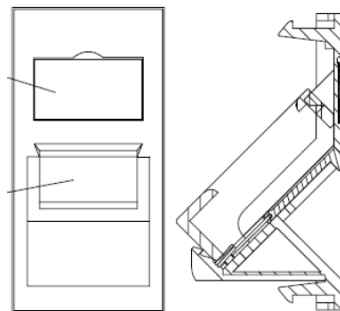

100-175, 100-175-BK