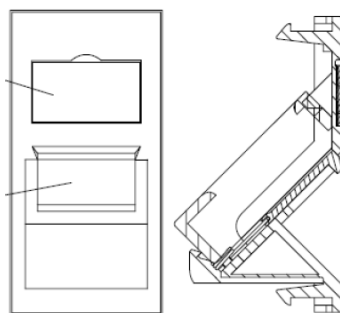

100-175, 100-175-BK