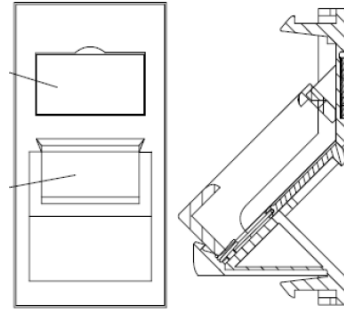

100-175, 100-175-BK