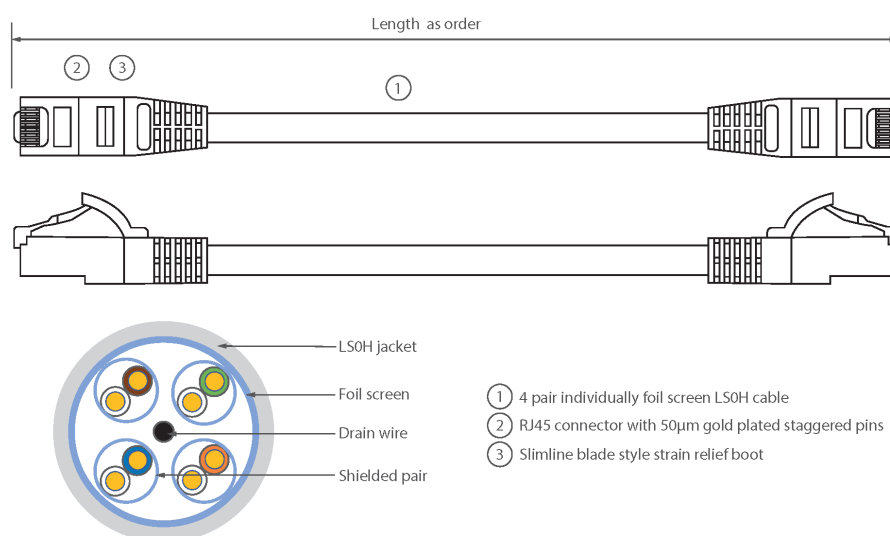

Each Excel Category 6A patch lead consists of 4 twisted pairs of 26AWG stranded copper wires, an aluminium/polyester foil tape provides an individual screen for each pair. These pairs are then cabled together, with different lay lengths to ensure optimum performance. Staggered pin RJ45 Screened plugs, terminate the cable, and each lead is fitted with colour coded slimline moulded boots, suitable for use in high density router or switch blades.

Product Specifications

Feature	Values
Cable type	F/FTP
Category	6A (IEC)
Length	0.5 m
Type of connector connection 1	RJ45 8(8)
Type of connector connection 2	RJ45 8(8)
Outer sheath colour	Grey
Strain relief boot	Moulded-on
Lockable	no
Strain relief boot colour	Grey
Flame retardant version	yes

Excel Cat6A Patch Lead F/FTP Shielded LSOH Blade Booted 0.5 m Grey

Item Code: 100-176

excel
without compromise.

Cable construction	1x4
AWG-size	26
Pin assignment	1:1

Product drawing

Standards

Applicable standard	Detail
ISO/IEC 11801-1:2017	Information technology - Generic cabling for customer premises: Part 1 General Requirements
EN 50173-1:2018	Information technology. Generic cabling systems - General requirements
ANSI/TIA 568-2.D	Balanced Twisted-Pair Telecommunications Cabling and Components Standards
IEC 61156-5:2009+AMD1:2012 CSV	Multicore and symmetrical pair/quad cables for digital communications - Part 5: Symmetrical pair/quad cables with transmission characteristics up to 1 000 MHz - Horizontal floor wiring - Sectional specification
IEC 60332-1-2:2004	Tests on electric and optical fibre cables under fire conditions. Test for vertical flame propagation for a single insulated wire or cable. Procedure for 1 kW pre-mixed flame
IEC 61034-2:2005+A1:2013	Measurement of smoke density of cables burning under