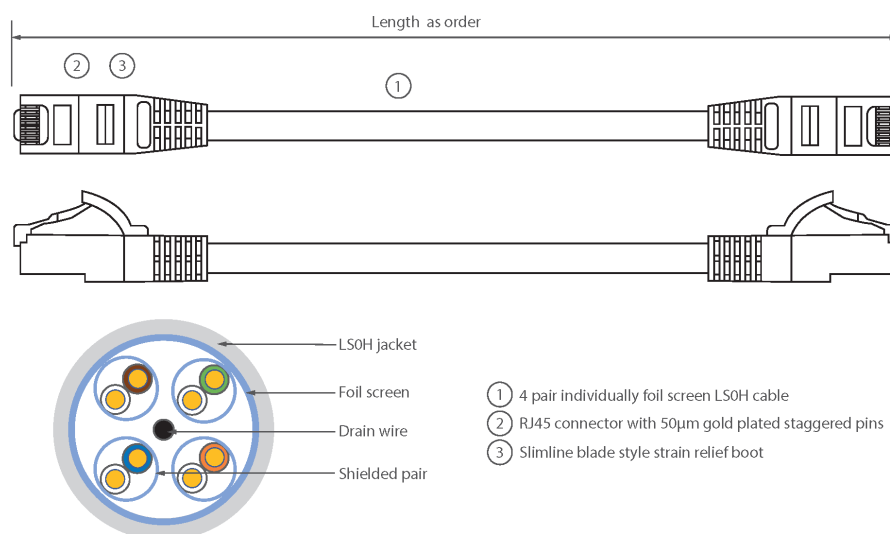

Each Excel Category 6A patch lead consists of 4 twisted pairs of 26AWG stranded copper wires, an aluminium/polyester foil tape provides an individual screen for each pair. These pairs are then cabled together, with different lay lengths to ensure optimum performance. Staggered pin RJ45 Screened plugs, terminate the cable, and each lead is fitted with colour coded slimline moulded boots, suitable for use in high density router or switch blades.

Product Specifications

Feature	Values
Cable type	F/FTP
Category	6A (IEC)
Length	0.5 m
Type of connector connection 1	RJ45 8(8)
Type of connector connection 2	RJ45 8(8)
Outer sheath colour	Grey
Strain relief boot	Moulded-on
Lockable	no
Strain relief boot colour	Grey
Flame retardant version	yes

Excel Cat6A Patch Lead F/FTP Shielded LSOH Blade Booted 0.5 m Grey

Item Code: 100-176

excel
without compromise.

Cable construction	1x4
AWG-size	26
Pin assignment	1:1

Product drawing

Standards

Applicable standard	Detail
ISO/IEC 11801-1:2017	Information technology - Generic cabling for customer premises: Part 1 General Requirements
EN 50173-1:2018	Information technology. Generic cabling systems - General requirements
ANSI/TIA 568-2.D	Balanced Twisted-Pair Telecommunications Cabling and Components Standards
IEC 61156-5:2009+AMD1:2012 CSV	Multicore and symmetrical pair/quad cables for digital communications - Part 5: Symmetrical pair/quad cables with transmission characteristics up to 1 000 MHz - Horizontal floor wiring - Sectional specification
IEC 60332-1-2:2004	Tests on electric and optical fibre cables under fire conditions. Test for vertical flame propagation for a single insulated wire or cable. Procedure for 1 kW pre-mixed flame
IEC 61034-2:2005+A1:2013	Measurement of smoke density of cables burning under