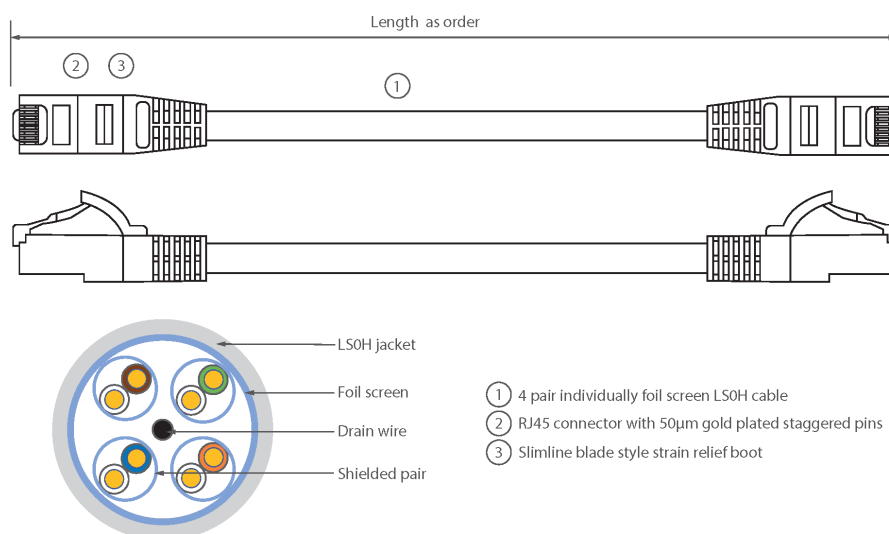

Each Excel Category 6A patch lead consists of 4 twisted pairs of 26AWG stranded copper wires, an aluminium/polyester foil tape provides an individual screen for each pair. These pairs are then cabled together, with different lay lengths to ensure optimum performance. Staggered pin RJ45 Screened plugs, terminate the cable, and each lead is fitted with colour coded slimline moulded boots, suitable for use in high density router or switch blades.

## Product Specifications

| Feature                        | Values     |
|--------------------------------|------------|
| Cable type                     | F/FTP      |
| Category                       | 6A (IEC)   |
| Length                         | 0.5 m      |
| Type of connector connection 1 | RJ45 8(8)  |
| Type of connector connection 2 | RJ45 8(8)  |
| Outer sheath colour            | Grey       |
| Strain relief boot             | Moulded-on |
| Lockable                       | no         |
| Strain relief boot colour      | Grey       |
| Flame retardant version        | yes        |

# Excel Cat6A Patch Lead F/FTP Shielded LSOH Blade Booted 0.5 m Grey

Item Code: 100-176

|                    |     |
|--------------------|-----|
| Cable construction | 1x4 |
| AWG-size           | 26  |
| Pin assignment     | 1:1 |

## Product drawing