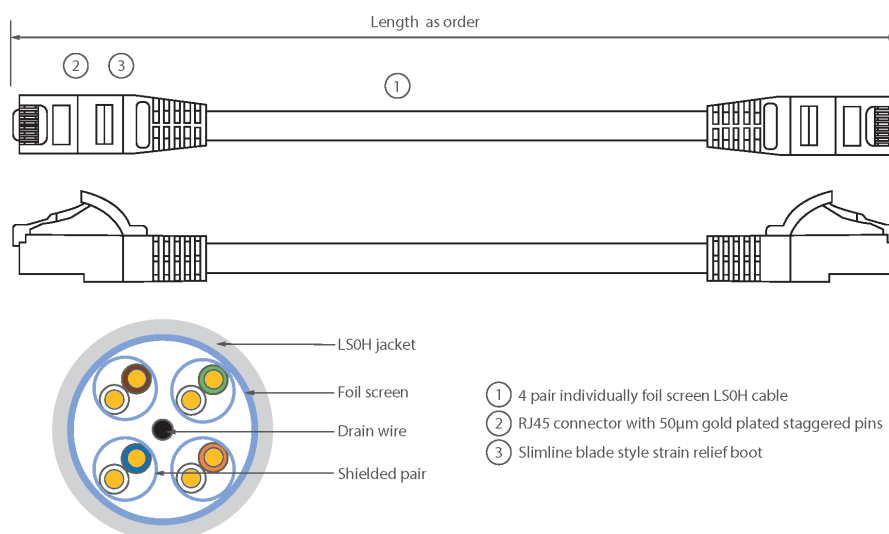

Each Excel Category 6A patch lead consists of 4 twisted pairs of 26AWG stranded copper wires, an aluminium/polyester foil tape provides an individual screen for each pair. These pairs are then cabled together, with different lay lengths to ensure optimum performance. Staggered pin RJ45 Screened plugs, terminate the cable, and each lead is fitted with colour coded slimline moulded boots, suitable for use in high density router or switch blades.

Product Specifications

Feature	Values
Cable type	F/FTP
Category	6A (IEC)
Length	10 m
Type of connector connection 1	RJ45 8(8)
Type of connector connection 2	RJ45 8(8)
Outer sheath colour	Grey
Strain relief boot	Moulded-on
Lockable	no
Strain relief boot colour	Grey
Flame retardant version	yes

Excel Cat6A Patch Lead F/FTP Shielded LSOH Blade Booted 10 m Grey

Item Code: 100-177

excel
without compromise.

Cable construction	1x4
AWG-size	26
Pin assignment	1:1

Product drawing

Standards

Applicable standard	Detail
ISO/IEC 11801-1:2017	Information technology - Generic cabling for customer premises: Part 1 General Requirements
EN 50173-1:2018	Information technology. Generic cabling systems - General requirements
ANSI/TIA 568-2.D	Balanced Twisted-Pair Telecommunications Cabling and Components Standards
IEC 61156-5:2009+AMD1:2012 CSV	Multicore and symmetrical pair/quad cables for digital communications - Part 5: Symmetrical pair/quad cables with transmission characteristics up to 1 000 MHz - Horizontal floor wiring - Sectional specification
IEC 60332-1-2:2004	Tests on electric and optical fibre cables under fire conditions. Test for vertical flame propagation for a single insulated wire or cable. Procedure for 1 kW pre-mixed flame
IEC 61034-2:2005+A1:2013	Measurement of smoke density of cables burning under