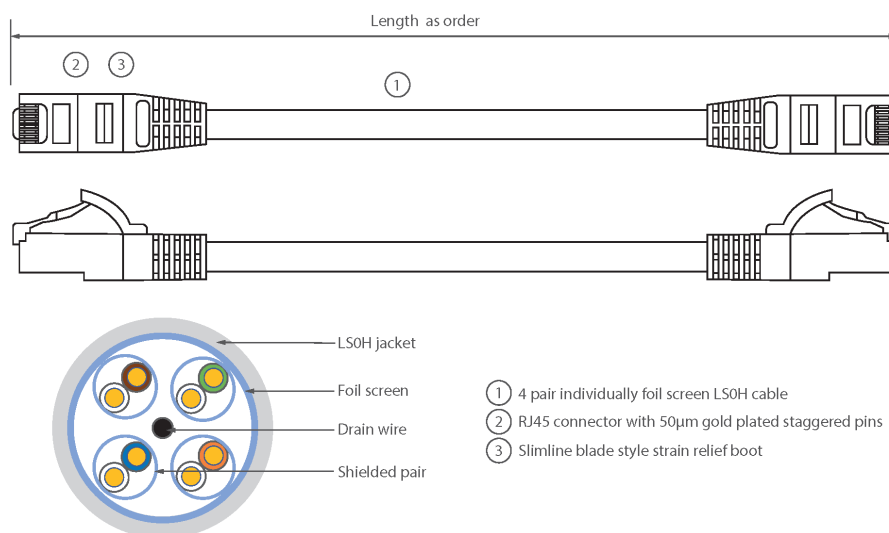

Each Excel Category 6A patch lead consists of 4 twisted pairs of 26AWG stranded copper wires, an aluminium/polyester foil tape provides an individual screen for each pair. These pairs are then cabled together, with different lay lengths to ensure optimum performance. Staggered pin RJ45 Screened plugs, terminate the cable, and each lead is fitted with colour coded slimline moulded boots, suitable for use in high density router or switch blades.

Product Specifications

Feature	Values
Cable type	F/FTP
Category	6A (IEC)
Length	10 m
Type of connector connection 1	RJ45 8(8)
Type of connector connection 2	RJ45 8(8)
Outer sheath colour	Grey

Excel Cat6A Patch Lead F/FTP Shielded LSOH Blade Booted 10 m Grey

Item Code: 100-177

Strain relief boot	Moulded-on
Lockable	no
Strain relief boot colour	Grey
Flame retardant version	yes
Cable construction	1x4
AWG-size	26
Pin assignment	1:1

Product drawing

Standards

Applicable standard	Detail
ISO/IEC 11801-1:2017	Information technology - Generic cabling for customer premises: Part 1 General Requirements
EN 50173-1:2018	Information technology. Generic cabling systems - General requirements
ANSI/TIA 568-2.D	Balanced Twisted-Pair Telecommunications Cabling and Components Standards
IEC 61156-5:2009+AMD1:2012 CSV	Multicore and symmetrical pair/quad cables for digital communications - Part 5: Symmetrical pair/quad cables with transmission characteristics up to 1 000 MHz - Horizontal floor wiring - Sectional specification