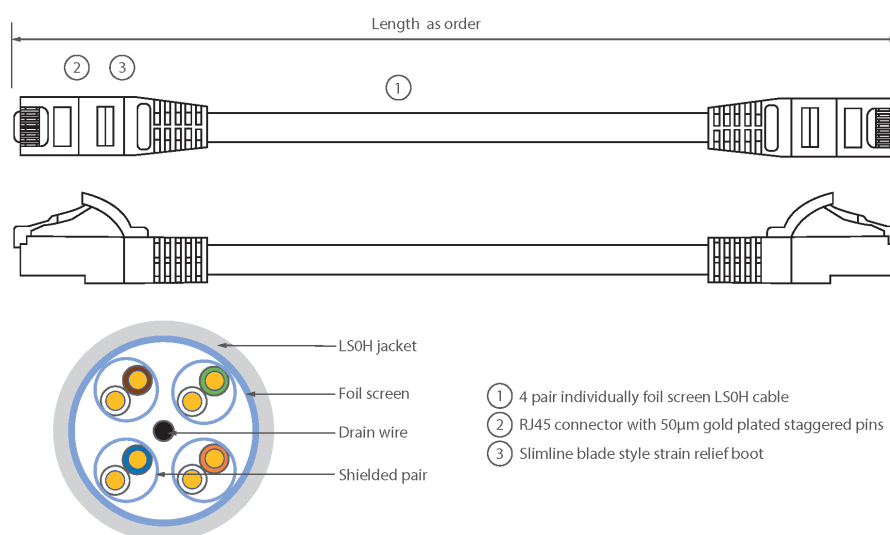

Each Excel Category 6A patch lead consists of 4 twisted pairs of 26AWG stranded copper wires, an aluminium/polyester foil tape provides an individual screen for each pair. These pairs are then cabled together, with different lay lengths to ensure optimum performance. Staggered pin RJ45 Screened plugs, terminate the cable, and each lead is fitted with colour coded slimline moulded boots, suitable for use in high density router or switch blades.

## Product Specifications

Feature	Values
Cable type	F/FTP
Category	6A (IEC)
Length	10 m
Type of connector connection 1	RJ45 8(8)
Type of connector connection 2	RJ45 8(8)
Outer sheath colour	Grey
Strain relief boot	Moulded-on
Lockable	no

# Excel Cat6A Patch Lead F/FTP Shielded LSOH Blade Booted 10m Grey

Item Code: 100-177

**excel**  
without compromise.

Strain relief boot colour	Grey
Flame retardant version	yes
Halogen free	yes
Cable construction	1x4
AWG-size	26
Pin assignment	1:1

## Product drawing