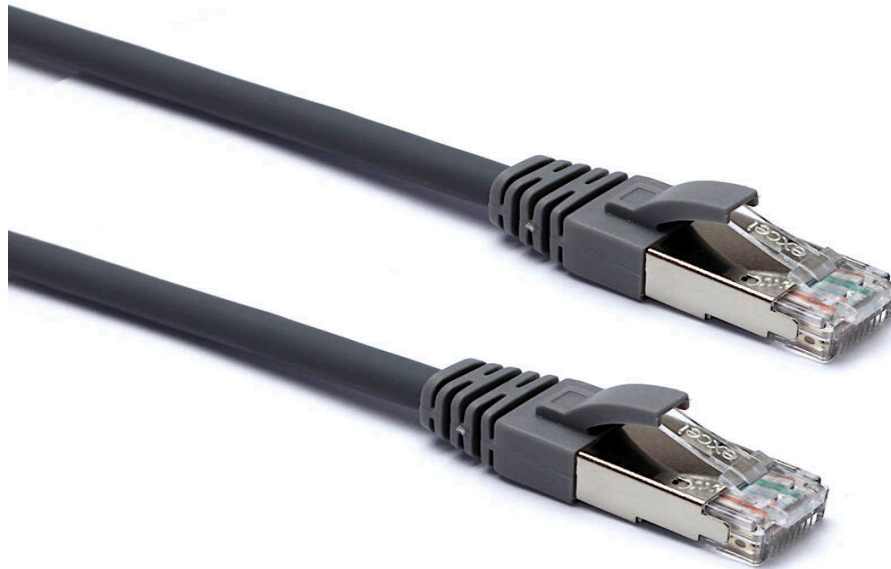

Excel Cat6A Patch Lead F/FTP Shielded LSOH Blade Booted 10 m Grey

excel
without compromise.

Part Code: 100-177

sales@excel-networking.com
excel-networking.com

CIBSE TM65 Embodied Carbon: 2.096 kg CO2e

Main Features

- / Specified to 500 MHz
- / Individual foil screen over each pair
- / LSOH outer sheath
- / Suitable for 10 Gigabit 10GBase-T, PoE++ applications
- / Blade style moulded strain relief boot with clip protector
- / CIBSE TM65 Embodied Carbon: 2.096 kg CO2e

Each Excel Category 6A patch lead consists of 4 twisted pairs of 26AWG stranded copper wires, an aluminium/polyester foil tape provides an individual screen for each pair. These pairs are then cabled together, with different lay lengths to ensure optimum performance. Staggered pin RJ45 Screened plugs, terminate the cable, and each lead is fitted with colour coded slimline moulded boots, suitable for use in high density router or switch blades.

Excel Cat6A Patch Lead F/FTP Shielded LSOH Blade Booted 10 m Grey

Part Code: 100-177

sales@excel-networking.com
excel-networking.com

Product Specifications

Feature	Values
Cable type	F/FTP
Category	6A (IEC)
Length	10 m
Type of connector connection 1	RJ45 8(8)
Type of connector connection 2	RJ45 8(8)
Outer sheath colour	Grey
Strain relief boot	Moulded-on
Lockable	no
Strain relief boot colour	Grey
Flame retardant version	yes
Cable construction	1x4
AWG-size	26
Pin assignment	1:1