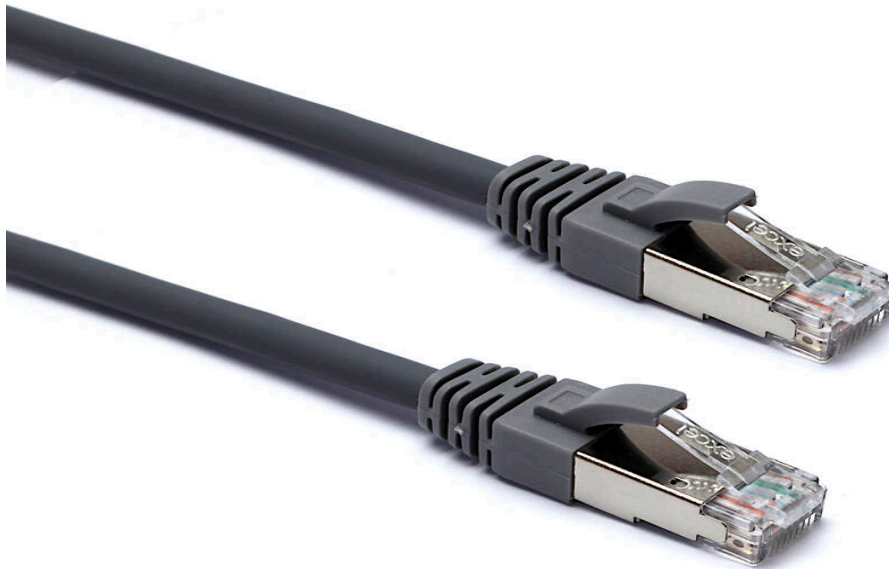

Excel Cat6A Patch Lead F/FTP Shielded LSOH Blade Booted 10 m Grey

excel
without compromise.

Part Code: 100-177

sales@excel-networking.com
excel-networking.com

CIBSE TM65 Embodied Carbon: 2.096 kg CO2e

Main Features

- / Specified to 500 MHz
- / Individual foil screen over each pair
- / LSOH outer sheath
- / Suitable for 10 Gigabit 10GBase-T, PoE++ applications
- / Blade style moulded strain relief boot with clip protector
- / CIBSE TM65 Embodied Carbon: 2.096 kg CO2e

Each Excel Category 6A patch lead consists of 4 twisted pairs of 26AWG stranded copper wires, an aluminium/polyester foil tape provides an individual screen for each pair. These pairs are then cabled together, with different lay lengths to ensure optimum performance. Staggered pin RJ45 Screened plugs, terminate the cable, and each lead is fitted with colour coded slimline moulded boots, suitable for use in high density router or switch blades.

Excel Cat6A Patch Lead F/FTP Shielded LSOH Blade Booted 10 m Grey

Part Code: 100-177

sales@excel-networking.com
excel-networking.com

Product Specifications

Feature	Values
Cable type	F/FTP
Category	6A (IEC)
Length	10 m
Type of connector connection 1	RJ45 8(8)
Type of connector connection 2	RJ45 8(8)
Outer sheath colour	Grey
Strain relief boot	Moulded-on
Lockable	no
Strain relief boot colour	Grey
Flame retardant version	yes
Cable construction	1x4
AWG-size	26
Pin assignment	1:1