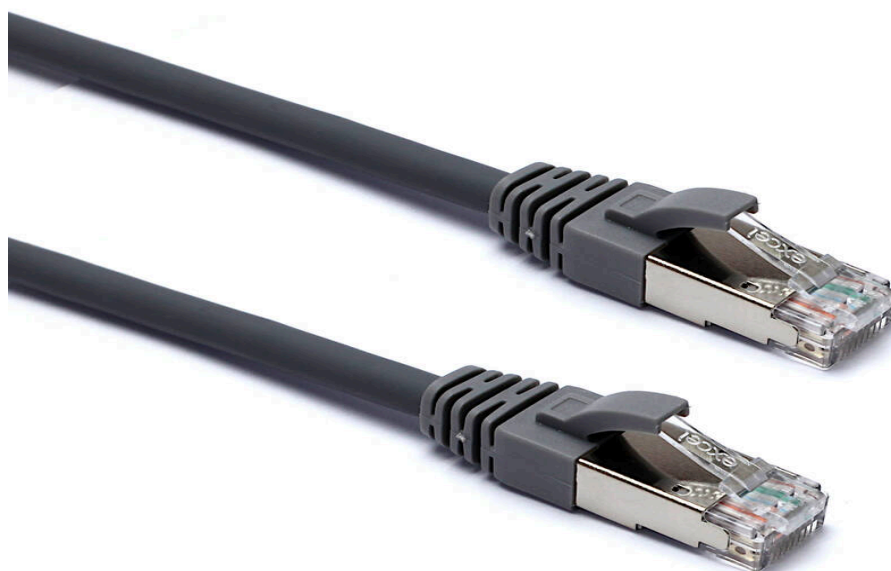

Excel Cat6A Patch Lead F/FTP Shielded LSOH Blade Booted 7 m Grey

excel
without compromise.

Part Code: 100-178

sales@excel-networking.com
excel-networking.com

CIBSE TM65 Embodied Carbon: 1.488 kg CO2e

Main Features

- / Specified to 500 MHz
- / Individual foil screen over each pair
- / LSOH outer sheath
- / Suitable for 10 Gigabit 10GBase-T, PoE++ applications
- / Blade style moulded strain relief boot with clip protector
- / CIBSE TM65 Embodied Carbon: 1.488 kg CO2e

Each Excel Category 6A patch lead consists of 4 twisted pairs of 26AWG stranded copper wires, an aluminium/polyester foil tape provides an individual screen for each pair. These pairs are then cabled together, with different lay lengths to ensure optimum performance. Staggered pin RJ45 Screened plugs, terminate the cable, and each lead is fitted with colour coded slimline moulded boots, suitable for use in high density router or switch blades.

Excel Cat6A Patch Lead F/FTP Shielded LSOH Blade Booted 7 m Grey

Part Code: 100-178

sales@excel-networking.com
excel-networking.com

Product Specifications

Feature	Values
Cable type	F/FTP
Category	6A (IEC)
Length	7 m
Type of connector connection 1	RJ45 8(8)
Type of connector connection 2	RJ45 8(8)
Outer sheath colour	Grey
Strain relief boot	Moulded-on
Lockable	no
Strain relief boot colour	Grey
Flame retardant version	yes
Cable construction	1x4
AWG-size	26
Pin assignment	1:1