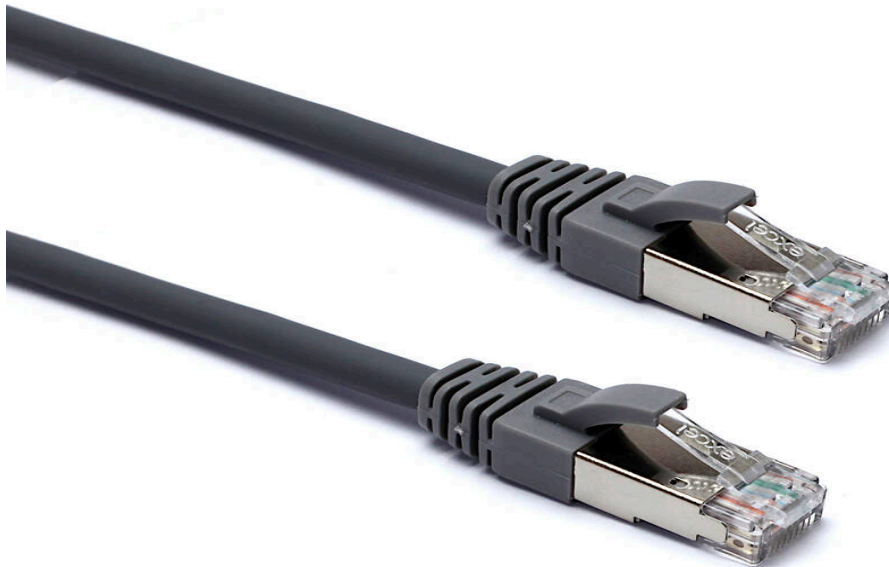

Excel Cat6A Patch Lead F/FTP Shielded LSOH Blade Booted 7 m Grey

excel
without compromise.

Part Code: 100-178

sales@excel-networking.com
excel-networking.com

CIBSE TM65 Embodied Carbon: 1.488 kg CO2e

Main Features

- / Specified to 500 MHz
- / Individual foil screen over each pair
- / LSOH outer sheath
- / Suitable for 10 Gigabit 10GBase-T, PoE++ applications
- / Blade style moulded strain relief boot with clip protector
- / CIBSE TM65 Embodied Carbon: 1.488 kg CO2e

Each Excel Category 6A patch lead consists of 4 twisted pairs of 26AWG stranded copper wires, an aluminium/polyester foil tape provides an individual screen for each pair. These pairs are then cabled together, with different lay lengths to ensure optimum performance. Staggered pin RJ45 Screened plugs, terminate the cable, and each lead is fitted with colour coded slimline moulded boots, suitable for use in high density router or switch blades.

Excel Cat6A Patch Lead F/FTP Shielded LSOH Blade Booted 7 m Grey

Part Code: 100-178

sales@excel-networking.com
excel-networking.com

Product Specifications

Feature	Values
Cable type	F/FTP
Category	6A (IEC)
Length	7 m
Type of connector connection 1	RJ45 8(8)
Type of connector connection 2	RJ45 8(8)
Outer sheath colour	Grey
Strain relief boot	Moulded-on
Lockable	no
Strain relief boot colour	Grey
Flame retardant version	yes
Cable construction	1x4
AWG-size	26
Pin assignment	1:1