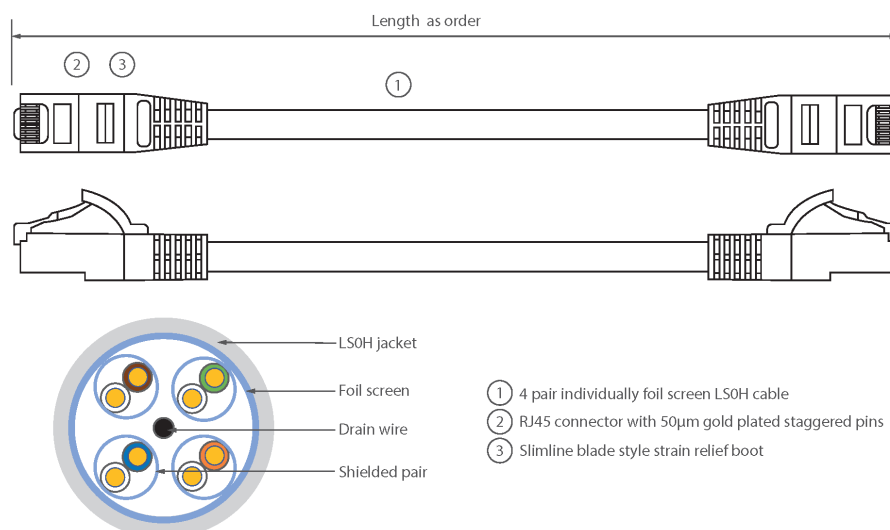

Each Excel Category 6A patch lead consists of 4 twisted pairs of 26AWG stranded copper wires, an aluminium/polyester foil tape provides an individual screen for each pair. These pairs are then cabled together, with different lay lengths to ensure optimum performance. Staggered pin RJ45 Screened plugs, terminate the cable, and each lead is fitted with colour coded slimline moulded boots, suitable for use in high density router or switch blades.

Product Specifications

Feature	Values
Cable type	F/FTP
Category	6A (IEC)
Length	7 m
Type of connector connection 1	RJ45 8(8)
Type of connector connection 2	RJ45 8(8)
Outer sheath colour	Grey

Excel Cat6A Patch Lead F/FTP Shielded LSOH Blade Booted 7 m Grey

Item Code: 100-178

excel
without compromise.

Strain relief boot	Moulded-on
Lockable	no
Strain relief boot colour	Grey
Flame retardant version	yes
Cable construction	1x4
AWG-size	26
Pin assignment	1:1

Product drawing