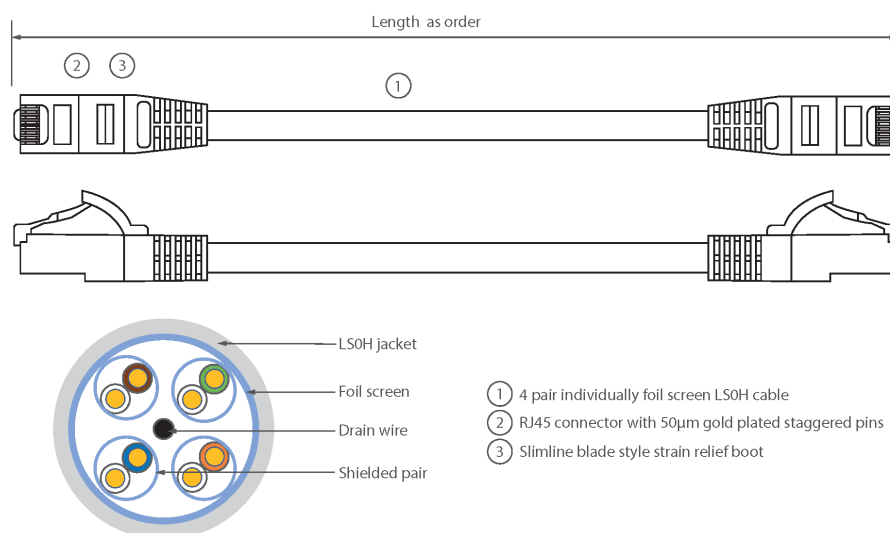

Excel Cat6A Patch Lead F/FTP Shielded LSOH Blade Booted 7m Grey

Item Code: 100-178

excel
without compromise.

Strain relief boot colour	Grey
Flame retardant version	yes
Halogen free	yes
Cable construction	1x4
AWG-size	26
Pin assignment	1:1

Product drawing

Standards

Applicable standard	Detail
ISO/IEC 11801-1:2017	Information technology - Generic cabling for customer premises: Part 1 General Requirements
EN 50173-1:2018	Information technology. Generic cabling systems - General requirements
ANSI/TIA 568-2.D	Balanced Twisted-Pair Telecommunications Cabling and Components Standards
IEC 61156-5:2009+AMD1:2012 CSV	Multicore and symmetrical pair/quad cables for digital communications - Part 5: Symmetrical pair/quad cables with transmission characteristics up to 1 000 MHz - Horizontal floor wiring - Sectional specification