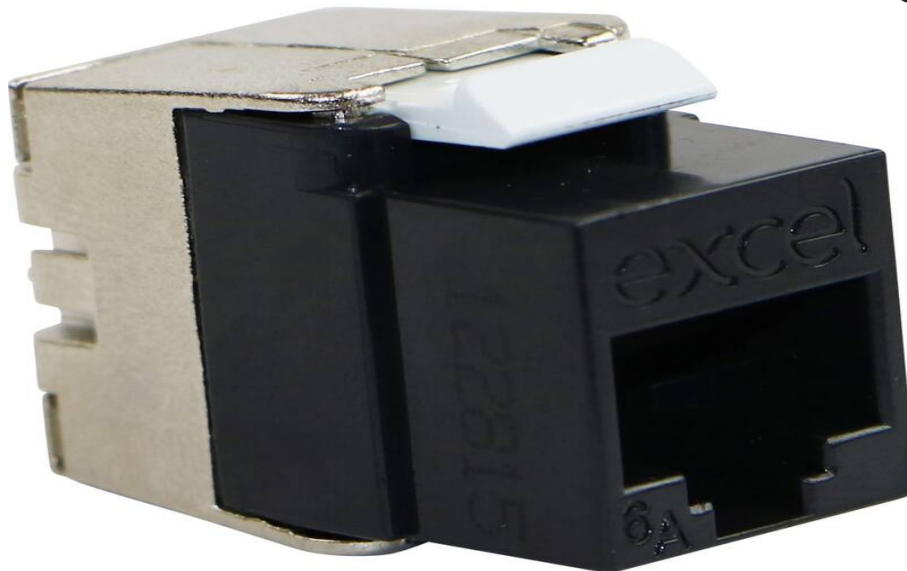

Excel Cat6A UTP Unscreened Low Profile Keystone Jack Toolless Black

excel
without compromise.

Part Code: 100-182-BK

sales@excel-networking.com
excel-networking.com

CIBSE TM65 Embodied Carbon: 0.105 kg CO2e

Main Features

- / High quality polymer housing with a die cast metallic back
- / Low profile design - just 28 mm overall depth
- / Choice of colours
- / Toolless termination design
- / Supports 10 Gigabit Ethernet application
- / 3rd Party ISO11801 2nd Edition verification

Product Overview

Excel Cat6a UTP Unscreened Low Profile Keystone Jack Toolless Black, available as part of our range of excel cat6a keystone jacks for RJ45 network connections.

This Low Profile Cat6a Keystone Jack is a reduced size toolless termination RJ45 socket which allows for multiple cable entry directions when this jack is mounted in a standard depth back box. This supports options including flush shutters at the outlet and angled shutters often used with keystone jacks.

Product Specifications

Excel Cat6A UTP Unscreened Low Profile Keystone Jack Toolless Black

Part Code: 100-182-BK

sales@excel-networking.com
excel-networking.com

Feature	Values
Model	Jack
Type of connector	RJ45 8(8)
Shielded	no
Category	6A (IEC)
Requires termination tool	no
Suitable for round cable	yes
Suitable for flat cable	no
Suitable for solid cores	yes
Colour	Black