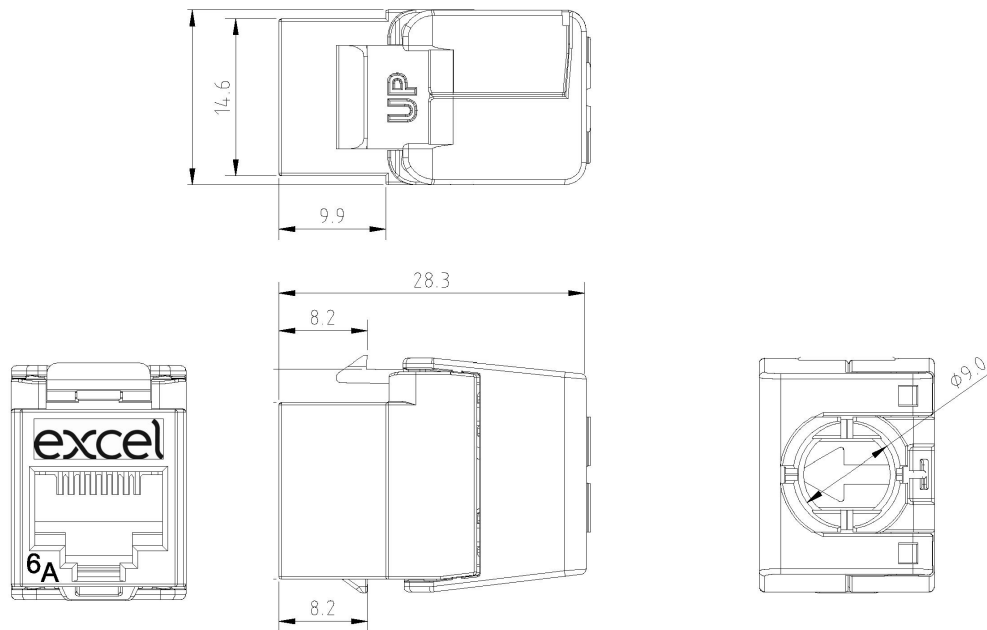

## Additional specifications

Features	Values
Depth	28.3mm
Height	21.5mm
Housing	Die cast Zinc-alloy & ABS High-Impact
RJ45 Contacts	Nickel plated phosphor bronze alloy with 50 micro-inch Gold plating
IDC Contacts	Tin plated phosphor bronze alloy
RJ45 Life	Minimum 750 insertions
Storage temperature	-40 to +70°C
Operating temperature	-10 to +60°C

## Product drawing