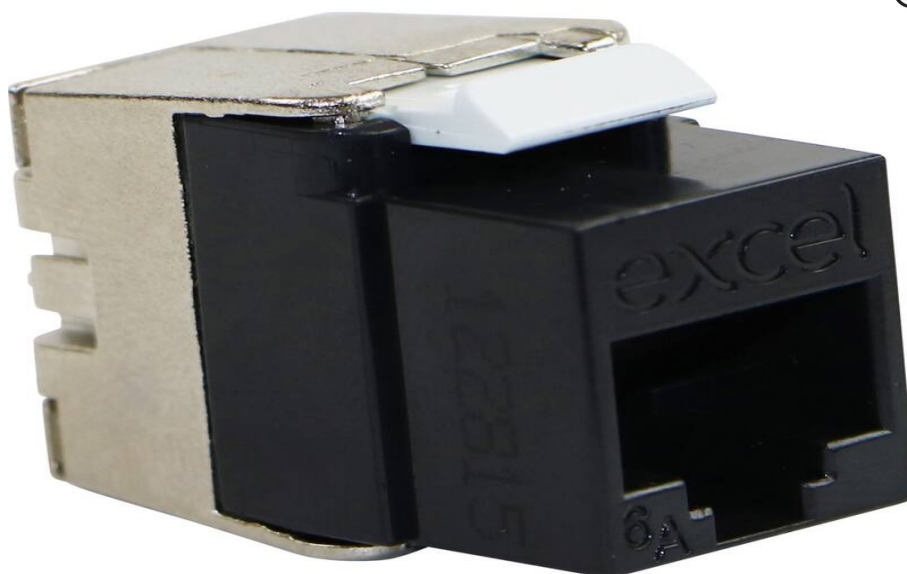

# Excel Cat6A UTP Unscreened Low Profile Keystone Jack Toolless Black

excel  
without compromise.

Part Code: 100-182-BK

sales@excel-networking.com  
excel-networking.com

CIBSE TM65 Embodied Carbon: 0.105 kg CO2e

## Main Features

- / High quality polymer housing with a die cast metallic back
- / Low profile design - just 28 mm overall depth
- / Choice of colours
- / Toolless termination design
- / Supports 10 Gigabit Ethernet application
- / 3rd Party ISO11801 2nd Edition verification

## Product Overview

Excel Cat6a UTP Unscreened Low Profile Keystone Jack Toolless Black, available as part of our range of excel cat6a keystone jacks for RJ45 network connections.

This Low Profile Cat6a Keystone Jack is a reduced size toolless termination RJ45 socket which allows for multiple cable entry directions when this jack is mounted in a standard depth back box. This supports options including flush shutters at the outlet and angled shutters often used with keystone jacks.

# Excel Cat6A UTP Unscreened Low Profile Keystone Jack Toolless Black

Part Code: 100-182-BK

sales@excel-networking.com  
excel-networking.com

Feature	Values
Model	Jack
Type of connector	RJ45 8(8)
Shielded	no
Category	6A (IEC)
Requires termination tool	no
Suitable for round cable	yes
Suitable for flat cable	no
Suitable for solid cores	yes
Colour	Black