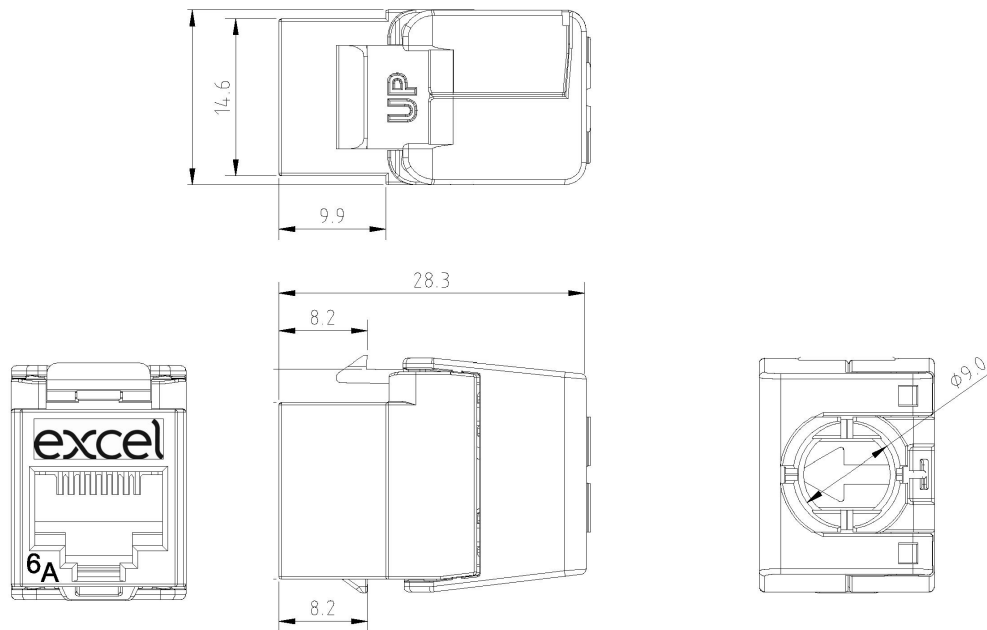

Additional specifications

Features	Values
Depth	28.3mm
Height	21.5mm
Housing	Die cast Zinc-alloy & ABS High-Impact
RJ45 Contacts	Nickel plated phosphor bronze alloy with 50 micro-inch Gold plating
IDC Contacts	Tin plated phosphor bronze alloy
RJ45 Life	Minimum 750 insertions
Storage temperature	-40 to +70°C
Operating temperature	-10 to +60°C

Excel Cat6A UTP Unscreened Low Profile Keystone Jack Toolless Black

Part Code: 100-182-BK

sales@excel-networking.com
excel-networking.com

Product drawing

Included accessories

Accessories	Singles	24-packs
Wiring cap	1	24