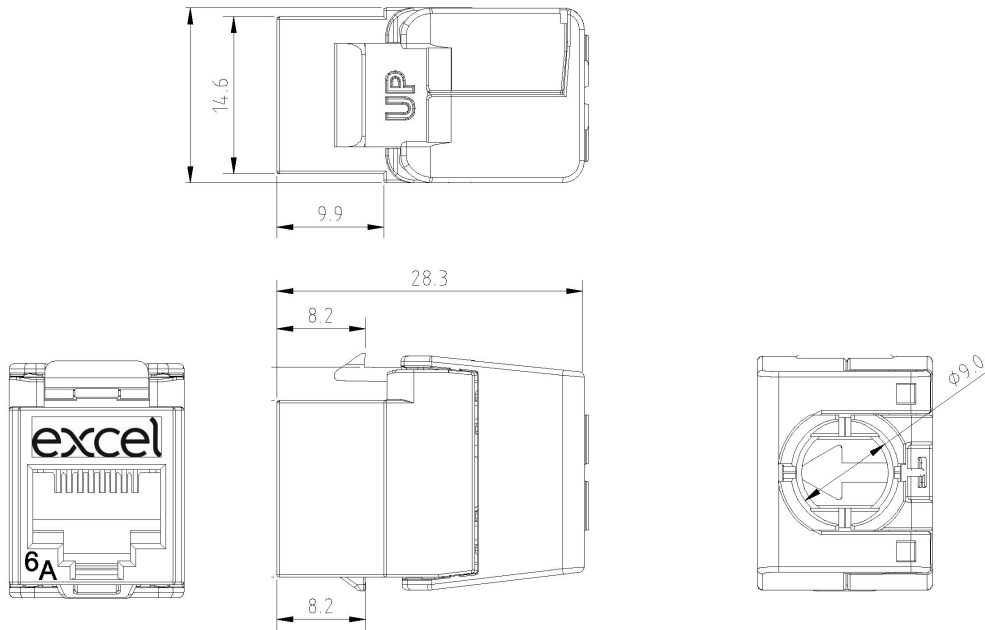

Excel Cat6A UTP Unscreened Low Profile Keystone Jack Toolless Black (Box 24)

Part Code: 100-182-BK-24

sales@excel-networking.com
excel-networking.com

Product drawing

Included accessories

Accessories	Singles	24-packs
Wiring cap	1	24

Standards

Applicable standard	Detail
Directive 2011/65/EU (RoHS II)	Restriction of the Use of Certain Hazardous Substances in Electrical and Electronic Equipment — compliant. Applies within EU member states).
Directive (EU) 2015/863 (RoHS III)	Amending Directive 2011/65/EU to add four phthalates (DEHP, BBP, DBP, DIBP) to Annex II — compliant.