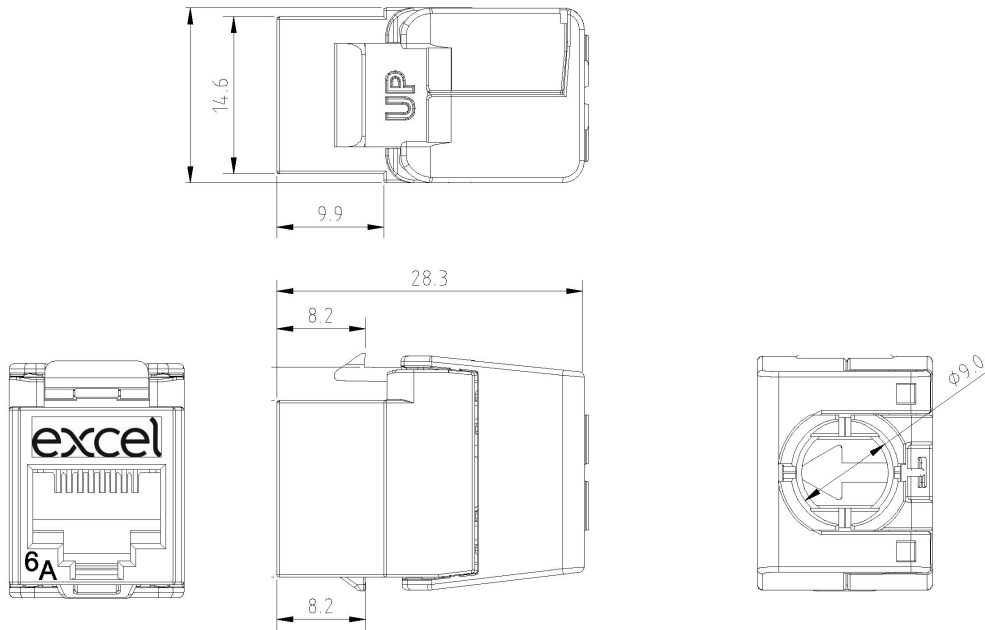

## Additional specifications

Features	Values
Depth	28.3mm
Height	21.5mm
Housing	Die cast Zinc-alloy & ABS High-Impact
RJ45 Contacts	Nickel plated phosphor bronze alloy with 50 micro-inch Gold plating
IDC Contacts	Tin plated phosphor bronze alloy
RJ45 Life	Minimum 750 insertions
Storage temperature	-40 to +70°C
Operating temperature	-10 to +60°C

## Product drawing