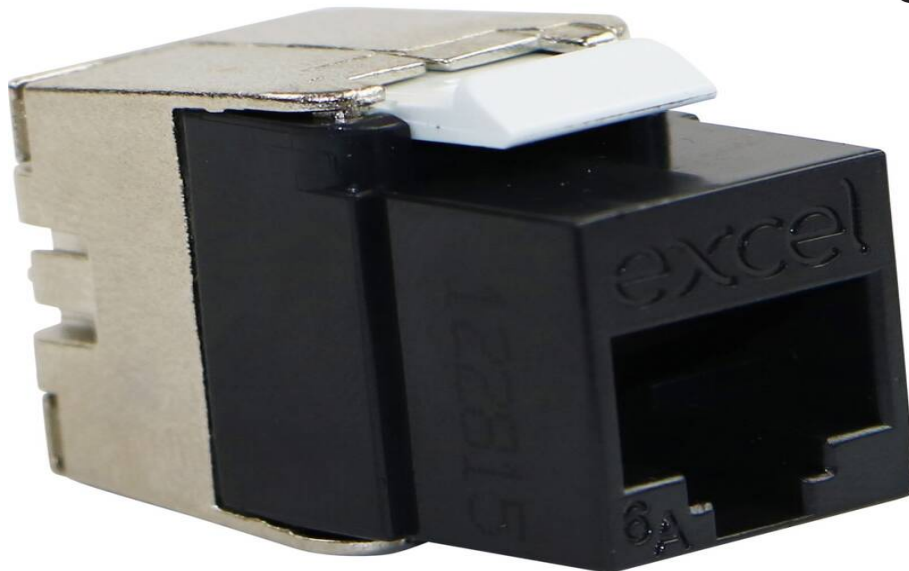

# Excel Cat6A UTP Unscreened Low Profile Keystone Jack Toolless Black (Box 24)

excel  
without compromise.

Part Code: 100-182-BK-24

sales@excel-networking.com  
excel-networking.com

CIBSE TM65 Embodied Carbon: 2.444 kg CO2e

## Main Features

- / High quality polymer housing with a die cast metallic back
- / Low profile design - just 28 mm overall depth
- / Choice of colours
- / Toolless termination design
- / Supports 10 Gigabit Ethernet application
- / 3rd Party ISO11801 2nd Edition verification

## Product Overview

Excel Cat6a UTP Unscreened Low Profile Keystone Jack Toolless Black, available as part of our range of excel cat6a keystone jacks for RJ45 network connections.

This Low Profile Cat6a Keystone Jack is a reduced size toolless termination RJ45 socket which allows for multiple cable entry directions when this jack is mounted in a standard depth back box. This supports options including flush shutters at the outlet and angled shutters often used with keystone jacks.

# Excel Cat6A UTP Unscreened Low Profile Keystone Jack Toolless Black (Box 24)

Part Code: 100-182-BK-24

sales@excel-networking.com  
excel-networking.com

Feature	Values
Model	Jack
Type of connector	RJ45 8(8)
Shielded	no
Category	6A (IEC)
Requires termination tool	no
Suitable for round cable	yes
Suitable for flat cable	no
Suitable for solid cores	yes
Colour	Black