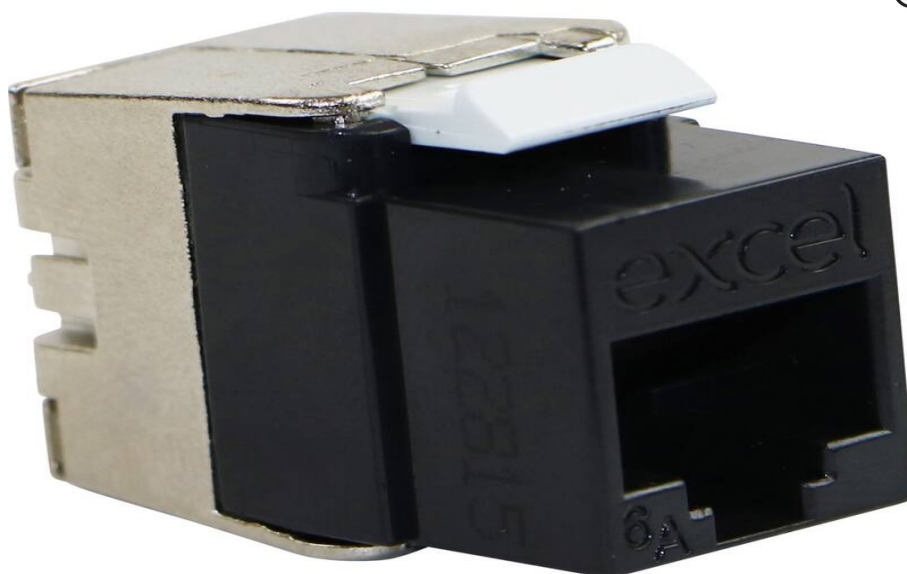

Excel Cat6A UTP Unscreened Low Profile Keystone Jack Toolless Black (Box 24)

excel
without compromise.

Part Code: 100-182-BK-24

sales@excel-networking.com
excel-networking.com

CIBSE TM65 Embodied Carbon: 2.444 kg CO2e

Main Features

- / High quality polymer housing with a die cast metallic back
- / Low profile design - just 28 mm overall depth
- / Choice of colours
- / Toolless termination design
- / Supports 10 Gigabit Ethernet application
- / 3rd Party ISO11801 2nd Edition verification

Product Overview

Excel Cat6a UTP Unscreened Low Profile Keystone Jack Toolless Black, available as part of our range of excel cat6a keystone jacks for RJ45 network connections.

This Low Profile Cat6a Keystone Jack is a reduced size toolless termination RJ45 socket which allows for multiple cable entry directions when this jack is mounted in a standard depth back box. This supports options including flush shutters at the outlet and angled shutters often used with keystone jacks.

Product Specifications

Excel Cat6A UTP Unscreened Low Profile Keystone Jack Toolless Black (Box 24)

Part Code: 100-182-BK-24

sales@excel-networking.com
excel-networking.com

Feature	Values
Model	Jack
Type of connector	RJ45 8(8)
Shielded	no
Category	6A (IEC)
Requires termination tool	no
Suitable for round cable	yes
Suitable for flat cable	no
Suitable for solid cores	yes
Colour	Black