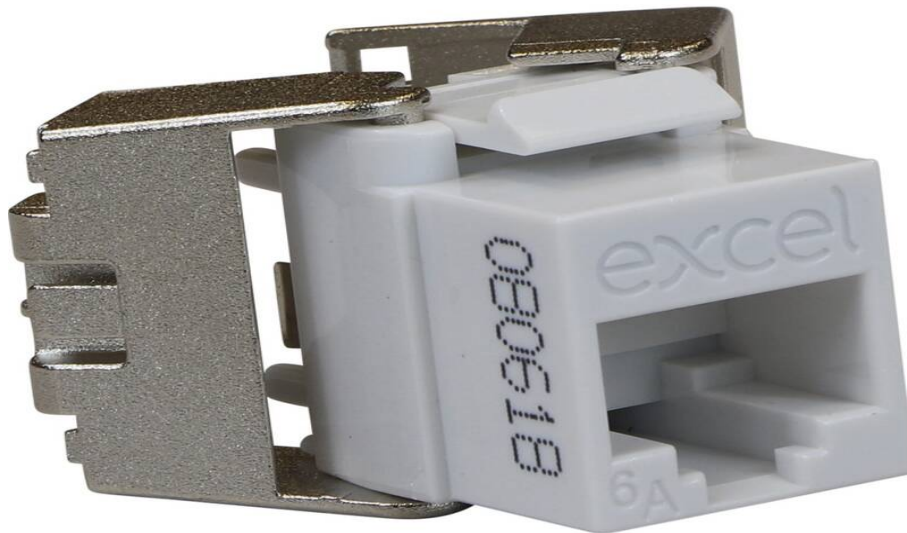

Excel Cat6A UTP Unscreened Low Profile Keystone Jack Toolless White

Part Code: 100-182-WT

sales@excel-networking.com
excel-networking.com

CIBSE TM65 Embodied Carbon: 0.105 kg CO2e

Main Features

- / High quality polymer housing with a die cast metallic back
- / Low profile design - just 28 mm overall depth
- / Choice of colours
- / Toolless termination design
- / Supports 10 Gigabit Ethernet application
- / 3rd Party ISO11801 2nd Edition verification

Product Overview

Excel Cat6a UTP Unscreened Low Profile Keystone Jack Toolless White, available as part of our range of excel cat6a keystone jacks for RJ45 network connections.

This Low Profile Cat6a Keystone Jack is a reduced size toolless termination RJ45 socket which allows for multiple cable entry directions when this jack is mounted in a standard depth back box. This supports options including flush shutters at the outlet and angled shutters often used with keystone jacks.

Product Specifications

Excel Cat6A UTP Unscreened Low Profile Keystone Jack Toolless White

Part Code: 100-182-WT

sales@excel-networking.com
excel-networking.com

Feature	Values
Model	Jack
Type of connector	RJ45 8(8)
Shielded	no
Category	6A (IEC)
Requires termination tool	no
Suitable for round cable	yes
Suitable for flat cable	no
Suitable for solid cores	yes
Colour	White

Additional specifications

Features	Values
Depth	28.3mm
Height	21.5mm
Housing	Die cast Zinc-alloy & ABS High-Impact
RJ45 Contacts	Nickel plated phosphor bronze alloy with 50 micro-inch Gold plating
IDC Contacts	Tin plated phosphor bronze alloy
RJ45 Life	Minimum 750 insertions
Storage temperature	-40 to +70°C
Operating temperature	-10 to +60°C