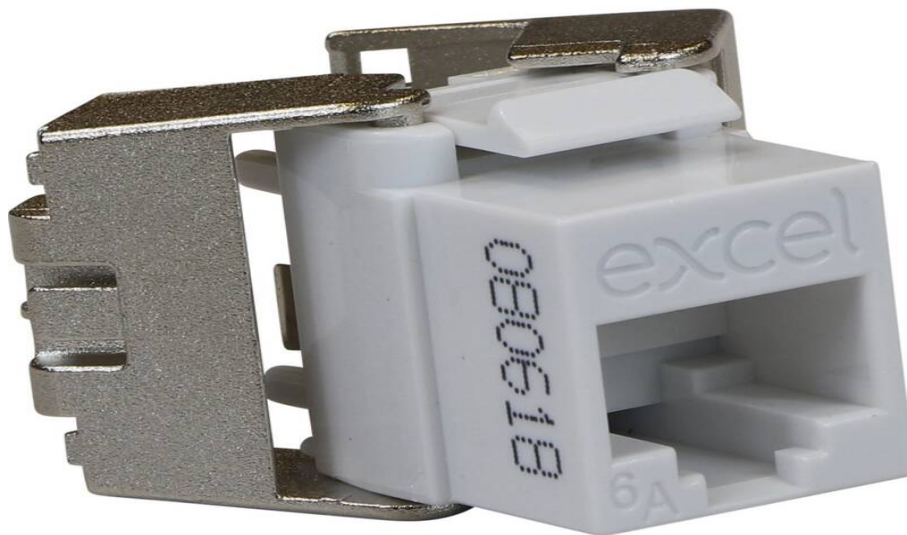

Excel Cat6A UTP Unscreened Low Profile Keystone Jack Toolless White

excel
without compromise.

Part Code: 100-182-WT

sales@excel-networking.com
excel-networking.com

CIBSE TM65 Embodied Carbon: 0.105 kg CO2e

Main Features

- / High quality polymer housing with a die cast metallic back
- / Low profile design - just 28 mm overall depth
- / Choice of colours
- / Toolless termination design
- / Supports 10 Gigabit Ethernet application
- / 3rd Party ISO11801 2nd Edition verification

Product Overview

Excel Cat6a UTP Unscreened Low Profile Keystone Jack Toolless White, available as part of our range of excel cat6a keystone jacks for RJ45 network connections.

This Low Profile Cat6a Keystone Jack is a reduced size toolless termination RJ45 socket which allows for multiple cable entry directions when this jack is mounted in a standard depth back box. This supports options including flush shutters at the outlet and angled shutters often used with keystone jacks.

Product Specifications

Excel Cat6A UTP Unscreened Low Profile Keystone Jack Toolless White

Part Code: 100-182-WT

sales@excel-networking.com
excel-networking.com

Feature	Values
Model	Jack
Type of connector	RJ45 8(8)
Shielded	no
Category	6A (IEC)
Requires termination tool	no
Suitable for round cable	yes
Suitable for flat cable	no
Suitable for solid cores	yes
Colour	White