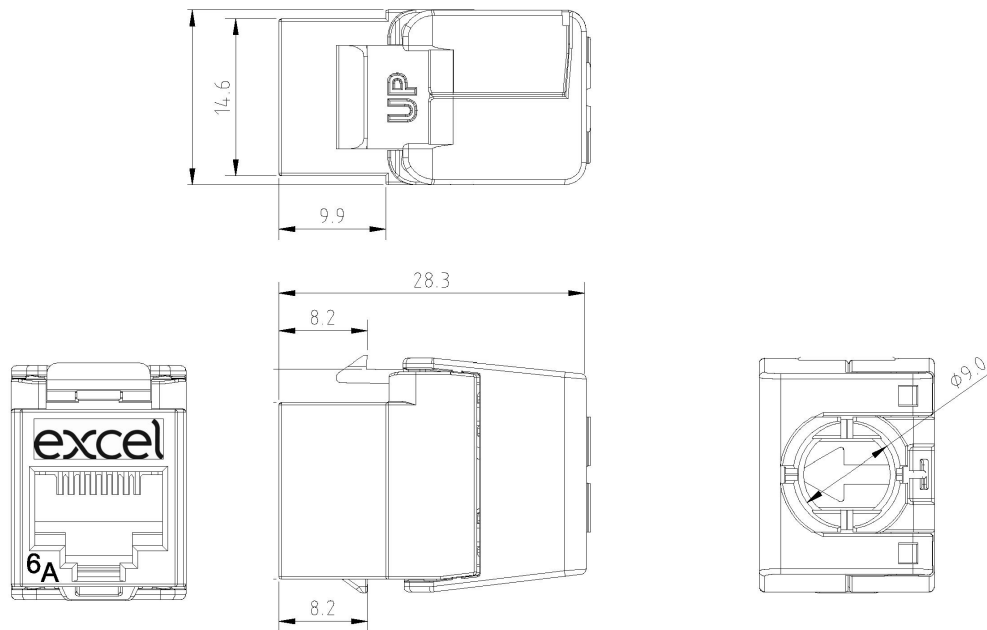

Excel Cat6A UTP Unscreened Low Profile Keystone Jack Toolless White

Part Code: 100-182-WT

sales@excel-networking.com
excel-networking.com

Product drawing

Included accessories

Accessories	Singles	24-packs
Wiring cap	1	24

Standards

Applicable standard	Detail
Directive 2011/65/EU (RoHS II)	Restriction of the Use of Certain Hazardous Substances in Electrical and Electronic Equipment — compliant. Applies within EU member states).
Directive (EU) 2015/863 (RoHS III)	Amending Directive 2011/65/EU to add four phthalates (DEHP, BBP, DBP, DIBP) to Annex II — compliant.