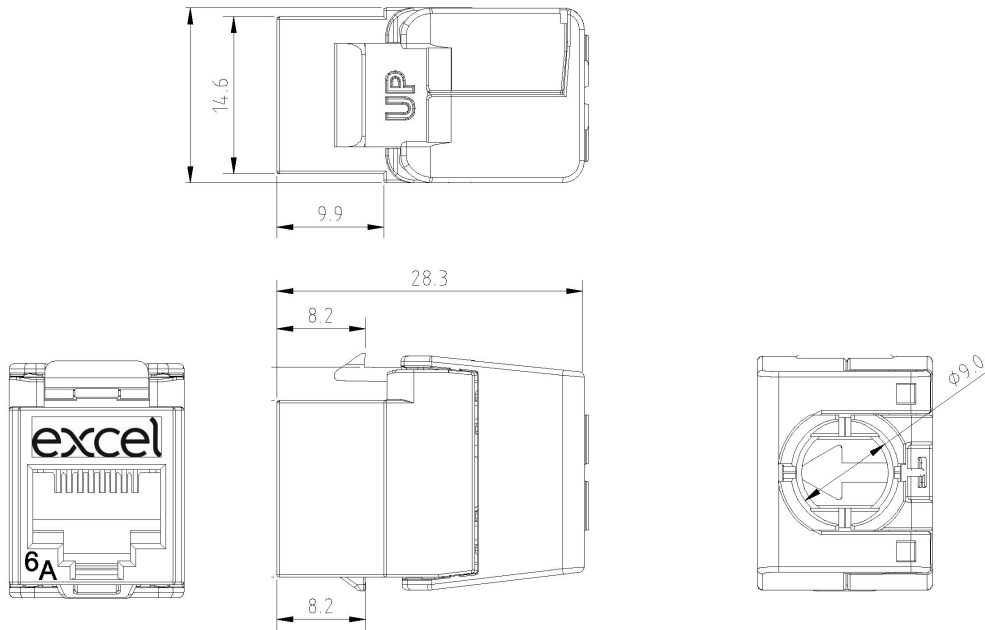

Additional specifications

Features	Values
Depth	28.3mm
Height	21.5mm
Housing	Die cast Zinc-alloy & ABS High-Impact
RJ45 Contacts	Nickel plated phosphor bronze alloy with 50 micro-inch Gold plating
IDC Contacts	Tin plated phosphor bronze alloy
RJ45 Life	Minimum 750 insertions
Storage temperature	-40 to +70°C
Operating temperature	-10 to +60°C

Excel Cat6A UTP Unscreened Low Profile Keystone Jack Toolless White (Box 24)

Part Code: 100-182-WT-24

sales@excel-networking.com
excel-networking.com

Product drawing

Included accessories

Accessories	Singles	24-packs
Wiring cap	1	24