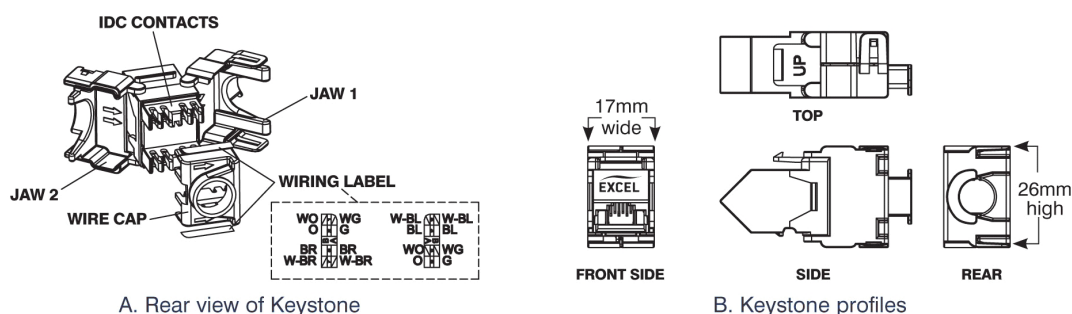

This angled keystone jack is manufactured in a high quality zinc die cast housing, with butterfly style Toolless IDC termination points.

Product Specifications

Feature	Values
Model	Jack
Type of connector	RJ45 8(8)
Shielded	yes
Category	6A (IEC)
Requires termination tool	no
Suitable for round cable	yes

Excel Cat6A STP Screened Angled Keystone Jack Toolless Silver

Item Code: 100-185

Suitable for flat cable	no
Suitable for solid core	yes
Colour	Silver
AWG-range	22...26

Additional specifications

Features	Values
Width	17mm
Depth	49mm
Height	26mm
Housing	Die cast Zinc-alloy
RJ45 Contacts	Nickel plated phosphor bronze alloy with 50 micro-inch Gold plating
IDC Contacts	Tin plated phosphor bronze alloy
RJ45 Life	Minimum 750 insertions
Storage temperature	-40 to +70°C
Operating temperature	-10 to +60°C

Product drawing

Excel Cat6A STP Screened Angled Keystone Jack Toolless Silver

Item Code: 100-185

Included accessories

Accessories	Singles	24-packs
Nylon cable tie	1	24
Wiring cap	1	24

Standards

Applicable standard	Detail
RoHS-II/III (2011/65/EU & 2015/863): 2023	Our products, demonstrate full adherence to the regulatory stipulations of the EU Directive 2011/65/EU (RoHS-II) and its corresponding delegated directive 2015/863 (RoHS-III).
ISO/IEC 11801-1:2017	Information technology - Generic cabling for customer premises: Part 1 General Requirements
EN 50173-1:2018	Information technology. Generic cabling systems - General requirements
ANSI/TIA 568-2.D	Balanced Twisted-Pair Telecommunications Cabling and Components Standards
UL-94-V-0	Burning stops within 10 seconds after two applications of ten seconds each of a flame to a test bar. NO flaming drips are allowed.
WFD: 2023	Compliant to Waste Framework Directive
SCIP: 2023	Compliant - Does Not Contain Substances of Concern In articles as such or in complex objects (Products)
POPs (EU) No 2019/1021	EU Regulation for the restriction of Persistent Organic Pollutants.