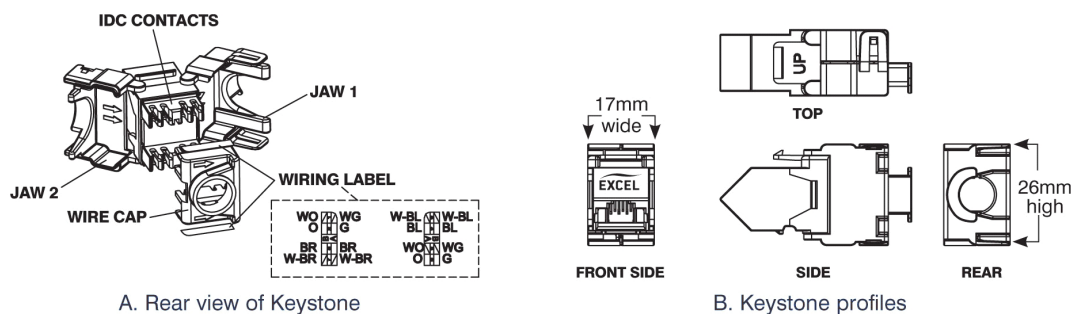

This angled keystone jack is manufactured in a high quality zinc die cast housing, with butterfly style Toolless IDC termination points.

Product Specifications

Feature	Values
Model	Jack
Type of connector	RJ45 8(8)
Shielded	yes
Category	6A (IEC)
Requires termination tool	no
Suitable for round cable	yes

Excel Cat6A STP Screened Angled Keystone Jack Toolless Silver (Box 24)

Item Code: 100-185-24

Suitable for flat cable	no
Suitable for solid core	yes
Colour	Silver
AWG-range	22...26

Additional specifications

Features	Values
Width	17mm
Depth	49mm
Height	26mm
Housing	Die cast Zinc-alloy
RJ45 Contacts	Nickel plated phosphor bronze alloy with 50 micro-inch Gold plating
IDC Contacts	Tin plated phosphor bronze alloy
RJ45 Life	Minimum 750 insertions
Storage temperature	-40 to +70°C
Operating temperature	-10 to +60°C

Product drawing

Excel Cat6A STP Screened Angled Keystone Jack Toolless Silver (Box 24)

Item Code: 100-185-24

Included accessories

Accessories	Singles	24-packs
Nylon cable tie	1	24
Wiring cap	1	24

Standards