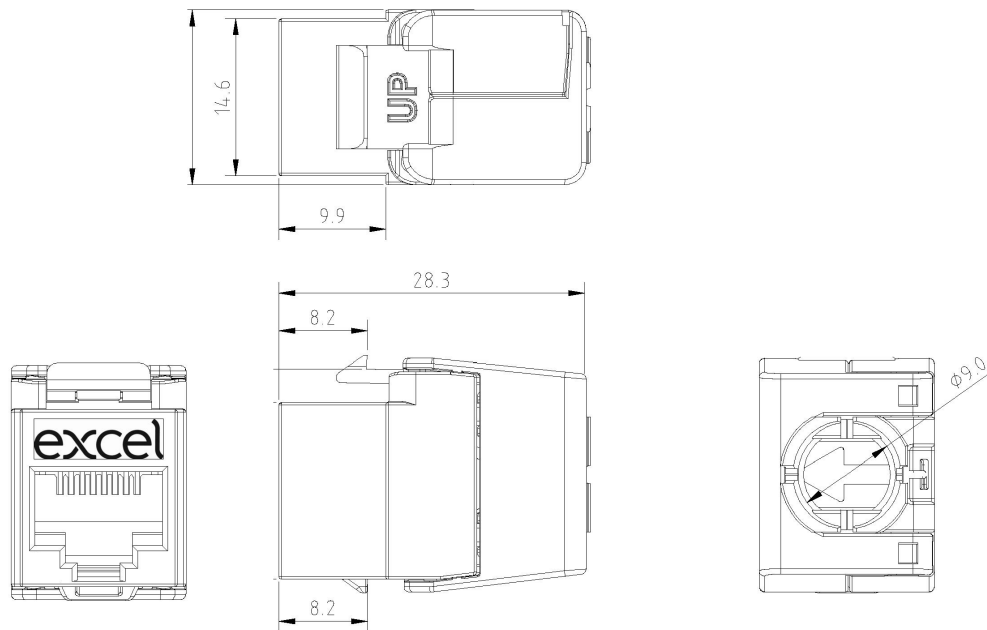

## Additional specifications

Features	Values
Width	16.2mm
Depth	28.3mm
Hight	21.5mm
Housing	Polymer and Die cast Zinc-alloy
RJ45 Contacts	Nickel plated phosphor bronze alloy with 50 micro-inch Gold plating
IDC Contacts	Tin plated phosphor bronze alloy
RJ45 Life	Minimum 750 insertions
Storage temperature	-40 to +70°C
Operating temperature	-10 to +60°C

## Product drawing