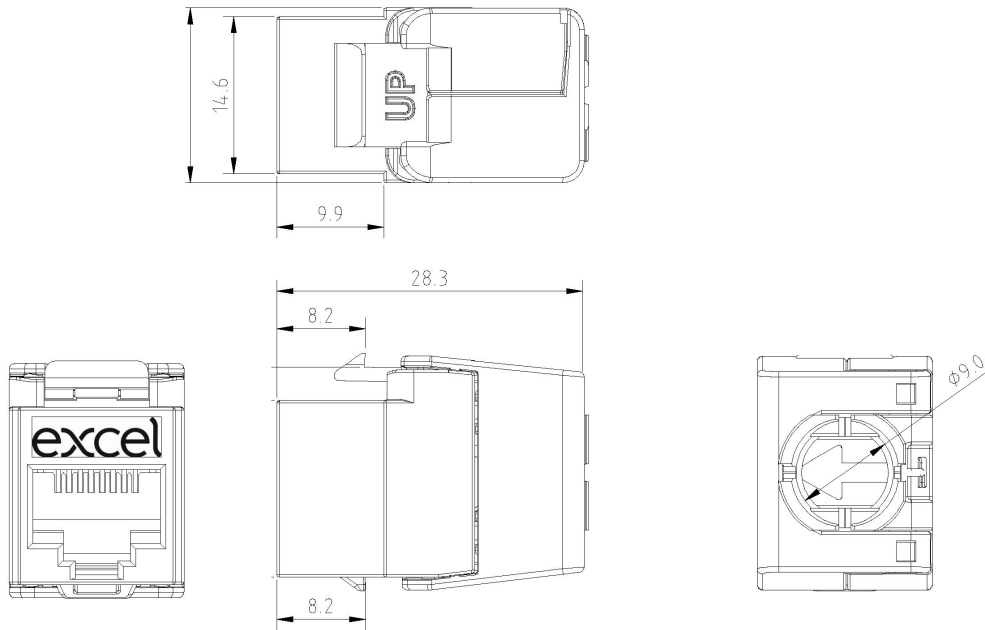

Additional specifications

Features	Values
Width	16.2mm
Depth	28.3mm
Hight	21.5mm
Housing	Polymer and Die cast Zinc-alloy
RJ45 Contacts	Nickel plated phosphor bronze alloy with 50 micro-inch Gold plating
IDC Contacts	Tin plated phosphor bronze alloy
RJ45 Life	Minimum 750 insertions
Storage temperature	-40 to +70°C
Operating temperature	-10 to +60°C

Excel Cat6A UTP Unscreened Low Profile Keystone Jack Toolless Black (Box 24)

Part Code: 100-188-BK-24

sales@excel-networking.com
excel-networking.com

Product drawing

Included accessories

Accessories	Singles	24-packs
Wiring cap	1	24