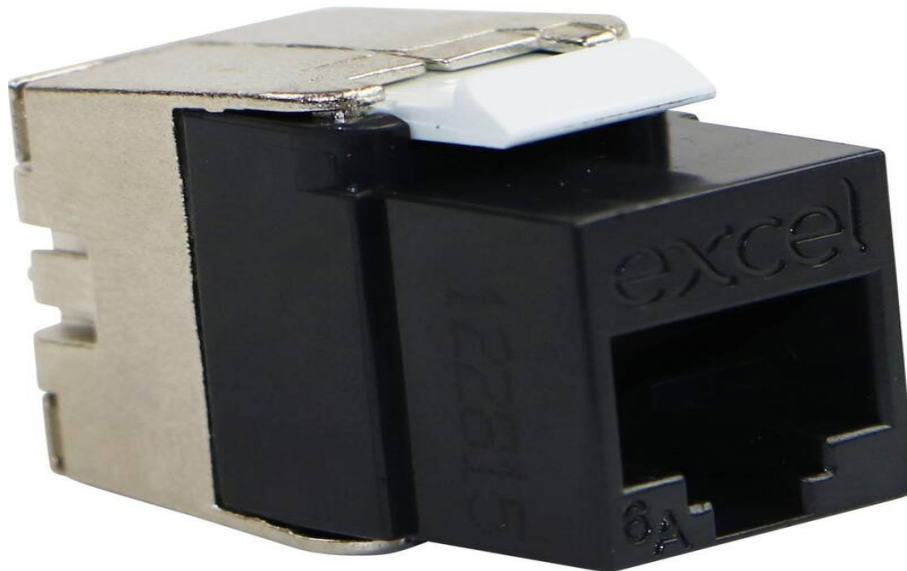

Excel Cat6A UTP Unscreened Low Profile Keystone Jack Toolless Black (Box 24)

excel
without compromise.

Part Code: 100-188-BK-24

sales@excel-networking.com
excel-networking.com

CIBSE TM65 Embodied Carbon: 9.506 kg CO2e

Main Features

- / High quality housing with metallic back sized for specific Nordic market
- / Low profile design - just 28mm overall depth
- / Choice of colours
- / Toolless termination design
- / Supports 10 Gigabit Ethernet application
- / 3rd Party ISO11801 2nd Edition verification

Product Overview

Excel Cat6a UTP Unscreened Low Profile Keystone Jack Toolless Black, available as part of our range of excel cat6a keystone jacks for RJ45 network connections.

This Low Profile Cat6a Keystone Jack is a reduced size toolless termination RJ45 socket which allows for multiple cable entry directions when this jack is mounted in a standard depth back box. This supports options including flush shutters at the outlet and angled shutters often used with keystone jacks. Designed to fit into Nordic territories face plates that have larger apertures than standard faceplates.

Excel Cat6A UTP Unscreened Low Profile Keystone Jack Toolless Black (Box 24)

Part Code: 100-188-BK-24

sales@excel-networking.com
excel-networking.com

Product Specifications

Feature	Values
Model	Jack
Type of connector	RJ45 8(8)
Shielded	no
Category	6A (IEC)
Requires termination tool	no
Suitable for round cable	yes
Suitable for flat cable	no
Suitable for solid cores	yes
Colour	Black