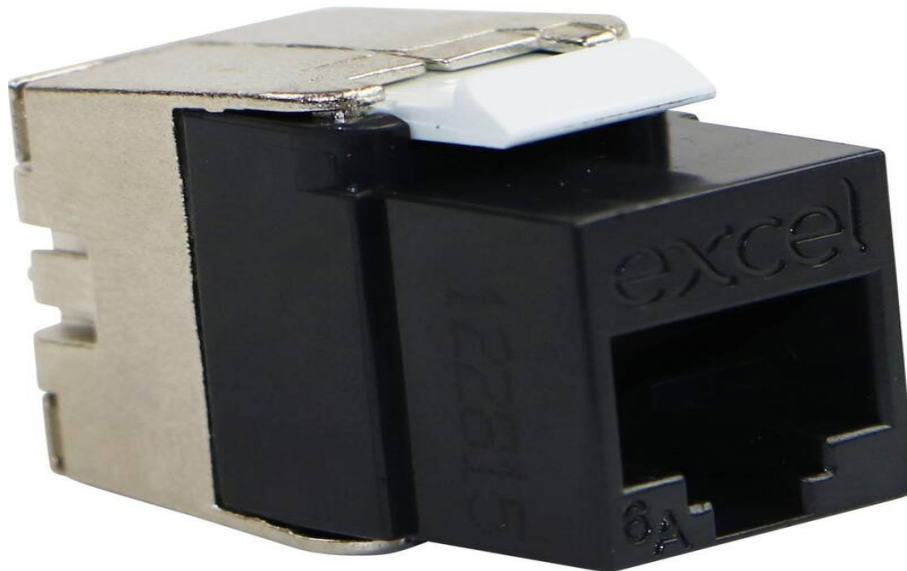

# Excel Cat6A UTP Unscreened Low Profile Keystone Jack Toolless Black (Box 24)

excel  
without compromise.

Part Code: 100-188-BK-24

sales@excel-networking.com  
excel-networking.com

CIBSE TM65 Embodied Carbon: 9.506 kg CO2e

## Main Features

- / High quality housing with metallic back sized for specific Nordic market
- / Low profile design - just 28mm overall depth
- / Choice of colours
- / Toolless termination design
- / Supports 10 Gigabit Ethernet application
- / 3rd Party ISO11801 2nd Edition verification

## Product Overview

Excel Cat6a UTP Unscreened Low Profile Keystone Jack Toolless Black, available as part of our range of excel cat6a keystone jacks for RJ45 network connections.

This Low Profile Cat6a Keystone Jack is a reduced size toolless termination RJ45 socket which allows for multiple cable entry directions when this jack is mounted in a standard depth back box. This supports options including flush shutters at the outlet and angled shutters often used with keystone jacks. Designed to fit into Nordic territories face plates that have larger apertures than standard faceplates.

## Product Specifications

Feature	Values
Model	Jack
Type of connector	RJ45 8(8)
Shielded	no
Category	6A (IEC)
Requires termination tool	no
Suitable for round cable	yes
Suitable for flat cable	no
Suitable for solid cores	yes
Colour	Black