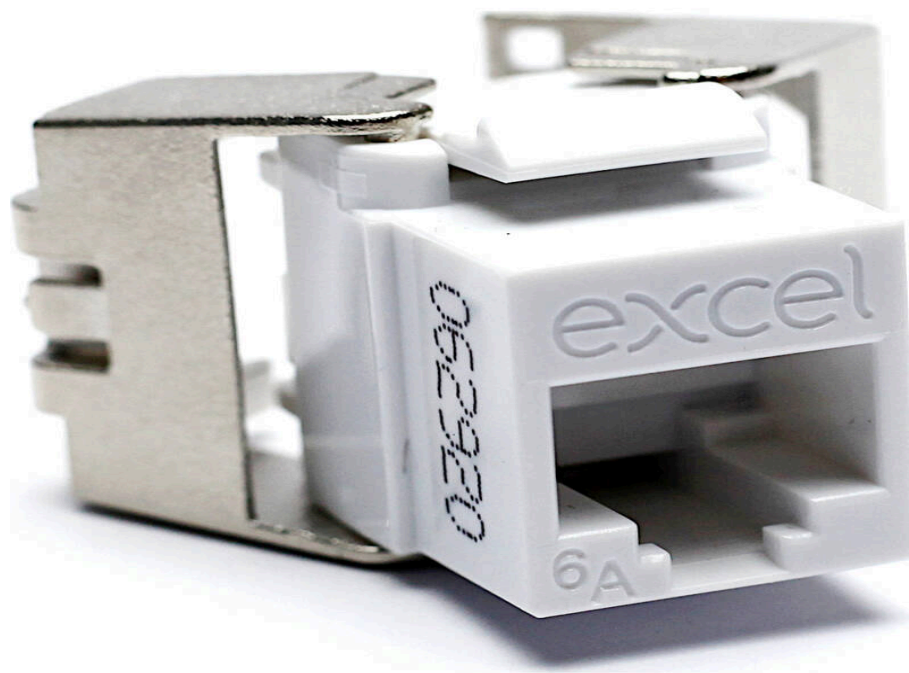

# Excel Cat6A UTP Unscreened Low Profile Keystone Jack Toolless White Nordic Market

excel  
without compromise.

Part Code: 100-188-WT

sales@excel-networking.com  
excel-networking.com

CIBSE TM65 Embodied Carbon: 0.396 kg CO2e

## Main Features

- / High quality housing with metallic back sized for specific Nordic market
- / Low profile design - just 28mm overall depth
- / Choice of colours
- / Toolless termination design
- / Supports 10 Gigabit Ethernet application
- / 3rd Party ISO11801 2nd Edition verification

## Product Overview

Excel Cat6a UTP Unscreened Low Profile Keystone Jack Toolless White, available as part of our range of excel cat6a keystone jacks for RJ45 network connections.

This Low Profile Cat6a Keystone Jack is a reduced size toolless termination RJ45 socket which allows for multiple cable entry directions when this jack is mounted in a standard depth back box. This supports options including flush shutters at the outlet and angled shutters often used with keystone jacks. Designed to fit into Nordic territories face plates that have larger apertures than standard faceplates.

## Product Specifications

Feature	Values
Model	Jack
Type of connector	RJ45 8(8)
Shielded	no
Category	6A (IEC)
Requires termination tool	no
Suitable for round cable	yes
Suitable for flat cable	no
Suitable for solid cores	yes
Colour	White