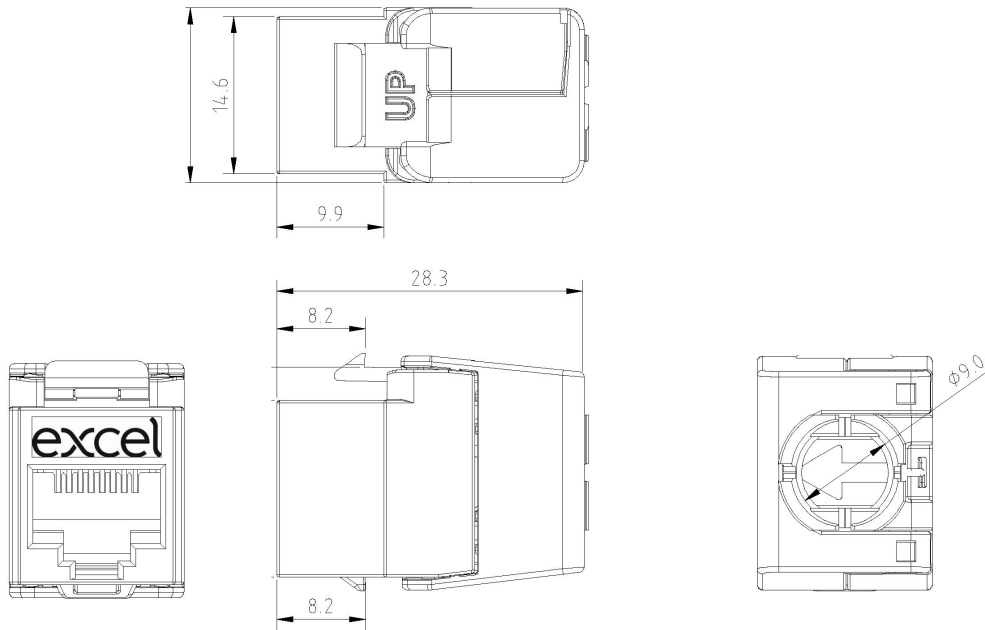

Additional specifications

Features	Values
Width	16.2mm
Depth	28.3mm
Hight	21.5mm
Housing	Polymer and Die cast Zinc-alloy
RJ45 Contacts	Nickel plated phosphor bronze alloy with 50 micro-inch Gold plating
IDC Contacts	Tin plated phosphor bronze alloy
RJ45 Life	Minimum 750 insertions
Storage temperature	-40 to +70°C
Operating temperature	-10 to +60°C

Excel Cat6A UTP Unscreened Low Profile Keystone Jack Toolless White Nordic Market (Box 24)

Part Code: 100-188-WT-24

sales@excel-networking.com
excel-networking.com

Product drawing

Included accessories

Accessories	Singles	24-packs
Wiring cap	1	24