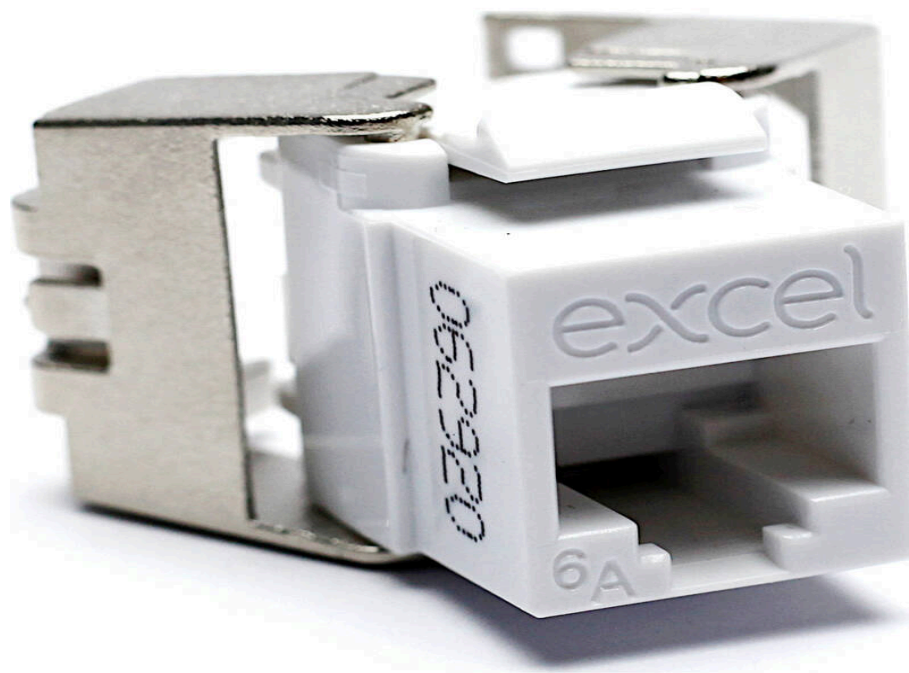

Excel Cat6A UTP Unscreened Low Profile Keystone Jack Toolless White Nordic Market (Box 24)

excel
without compromise.

Part Code: 100-188-WT-24

sales@excel-networking.com
excel-networking.com

CIBSE TM65 Embodied Carbon: 9.506 kg CO2e

Main Features

- / High quality housing with metallic back sized for specific Nordic market
- / Low profile design - just 28mm overall depth
- / Choice of colours
- / Toolless termination design
- / Supports 10 Gigabit Ethernet application
- / 3rd Party ISO11801 2nd Edition verification

Product Overview

Excel Cat6a UTP Unscreened Low Profile Keystone Jack Toolless White, available as part of our range of excel cat6a keystone jacks for RJ45 network connections. This Low Profile Cat6a Keystone Jack is a reduced size toolless termination RJ45 socket which allows for multiple cable entry directions when this jack is mounted in a standard depth back box. This supports options including flush shutters at the outlet and angled shutters often used with keystone jacks. Designed to fit into Nordic territories face plates that have larger apertures than standard faceplates.

Excel Cat6A UTP Unscreened Low Profile Keystone Jack Toolless White Nordic Market (Box 24)

Part Code: 100-188-WT-24

sales@excel-networking.com
excel-networking.com

Product Specifications

Feature	Values
Model	Jack
Type of connector	RJ45 8(8)
Shielded	no
Category	6A (IEC)
Requires termination tool	no
Suitable for round cable	yes
Suitable for flat cable	no
Suitable for solid cores	yes
Colour	White