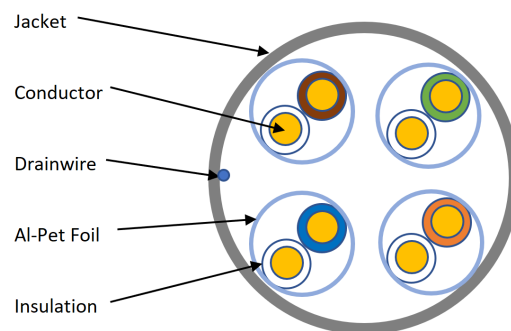

The "S" foil configuration ensures separation of the pairs that ensures the performance. The individual pairs are set to different lay

lengths to ensure optimum performance.

Product Specifications

Feature	Values
Conductor surface	Bare
AWG size	23
Conductor category	Class 1 = solid
Total number of cores	8
Stranding element	Pairs
Specification core insulation	Polyethylene (PE)
Core identification	Colour
Overall screening	None
Conductor screening	Foil
Outer sheath material	Copolymer, thermoplastic (LSOH)
Outer sheath colour	Ice blue
Flame retardant according to IEC 60332-1-2	yes
Reaction-to-fire class according to EN 13501-6	Dca
Smoke development class according to EN 13501-6	s2
Euro class flaming droplets/particles according to EN 13501-6	d2
Euro class acidity according to EN 13501-6	a1
Outer diameter approx.	6.7 mm
Installation Temperature Range	0...60 °C
Operating Temperature Range	-20...60 °C
Category	6A (IEC)

NVP value

78.8%

Cross-section diagram

Cable specifications

Features	Values
Maximum Pulling Load	60 N/6.1 KgF
MBR during installation	8x cable OD
MBR installed	4x cable OD

Standards

Applicable standard	Subject
ISO/IEC 11801-1:2017	Information technology - Generic cabling for customer premises: Part 1 General Requirements
IEC 61156-5:2020	Multicore and symmetrical pair/quad cables for digital communications - Part 5: Symmetrical pair/quad cables with transmission characteristics up to 1 000 MHz -