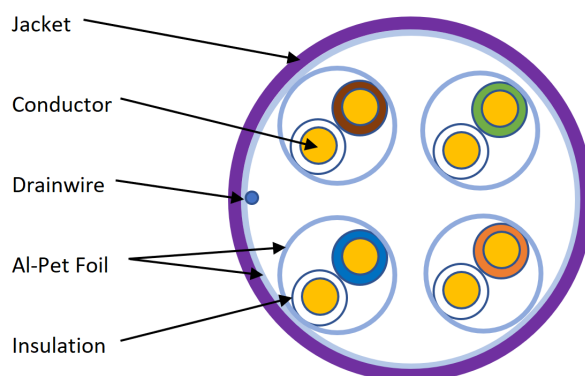

Excel Solid Cat6A Cable F/FTP S-Foil LSOH CPR Euroclass Dca 500m Reel Ice Blue

Item Code: 100-196

excel
without compromise.

Core identification	Colour
Overall screening	Foil
Conductor screening	Foil
Outer sheath material	Copolymer, thermoplastic (LSOH)
Outer sheath colour	Ice Blue
Reaction-to-fire class according to EN 13501-6	Dca
Smoke development class according to EN 13501-6	s1a
Euro class flaming droplets/particles according to EN 13501-6	d1
Euro class acidity according to EN 13501-6	a1
Halogen free (acc. EN 60754-1/2)	yes
Flame retardant	In accordance with EN 60332-1-2 and EN 50399
Low smoke (acc. BS EN 61034-2)	yes
Outer diameter approx.	6.9 mm
Installation Temperature Range	0...60 °C
Operating Temperature Range	-20...60 °C
Category	6A (IEC)
NVP value	78.8 %

Cross-section diagram