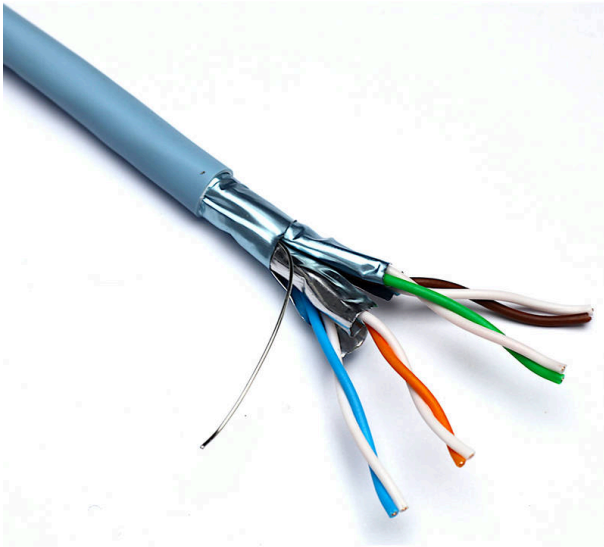

Excel Solid Cat6A Cable F/FTP S-Foil LSOH CPR Euroclass Dca 500m Reel Ice Blue

Item Code: 100-196

excel
without compromise.

✕ Cat6a Solid Copper Cable

✕ F/FTP Overall Foil Screen

✕ S Foil Screened Pairs

✕ Outer sheath colour Ice Blue

✕ Reaction-to-fire class according to EN 13501-6: Dca

✕ Smoke development class according to EN 13501-6: s2

Product Overview

Excel solid Cat6a cable screened F/FTP LSOH S-Foil CPR Euroclass Dca designed and manufactured to meet and exceed the ISO, CENELEC and TIA standards and supplied on 500m Reels. Excel Cat 6A fully screened (F/FTP) Cable takes the performance capabilities of copper infrastructure to new levels. This delivers Class EA/ Augmented Category 6 link performance over distances of up to 90 metres which supports the applications including 10GBASE-T, 10 Gigabit Ethernet.

Each cable consists of two sets of two pairs which are wrapped together in an "S" configuration with high quality, strong, aluminium/polyester foil tape providing screening for each pair. The "S" Foil configuration ensures separation of the pairs that ensures the performance.

The individual pairs are set to different lay lengths to ensure optimum performance. These are then wrapped in another overall foil.

Product Specifications

Feature	Values
Conductor surface	Bare
AWG size	23
Conductor category	Class 1 = solid
Total number of cores	8
Stranding element	Pairs
Specification core insulation	PE