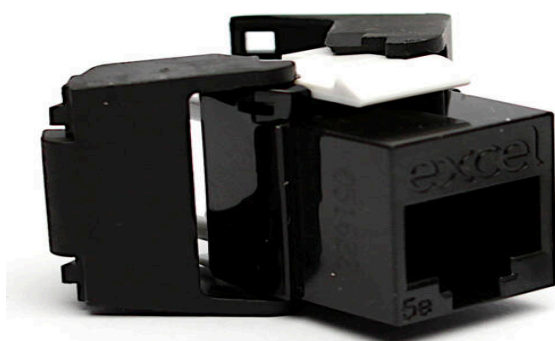

# Excel Cat5e UTP Unscreened Low Profile Keystone Jack Toolless Black

excel  
without compromise.

Part Code: 100-202-BK

sales@excel-networking.com  
excel-networking.com

CIBSE TM65 Embodied Carbon: 0.244 kg CO2e

## Main Features

- / ISO, EN & TIA compliant
- / Low profile design - 28 mm overall depth
- / Supports Gigabit Ethernet application
- / Toolless termination design
- / UL94V-0 fire retardant plastic
- / Delta 3rd party verified

The reduced size allows for multiple cable entry directions to be accommodated when this jack is mounted in a standard depth back box. This permits many mounting options including flush shutters at the outlet as well as more common angled shutter used with keystone jacks.

The low profile design allows this jack to fit in the Excel 0.5U 24 Port Patch Panel resulting in a maximum port density of 48 per 1U. The socket itself is housed in a high quality fire retardant plastic cast housing, which opens at the rear in a butterfly manner to reveal the IDC termination points.