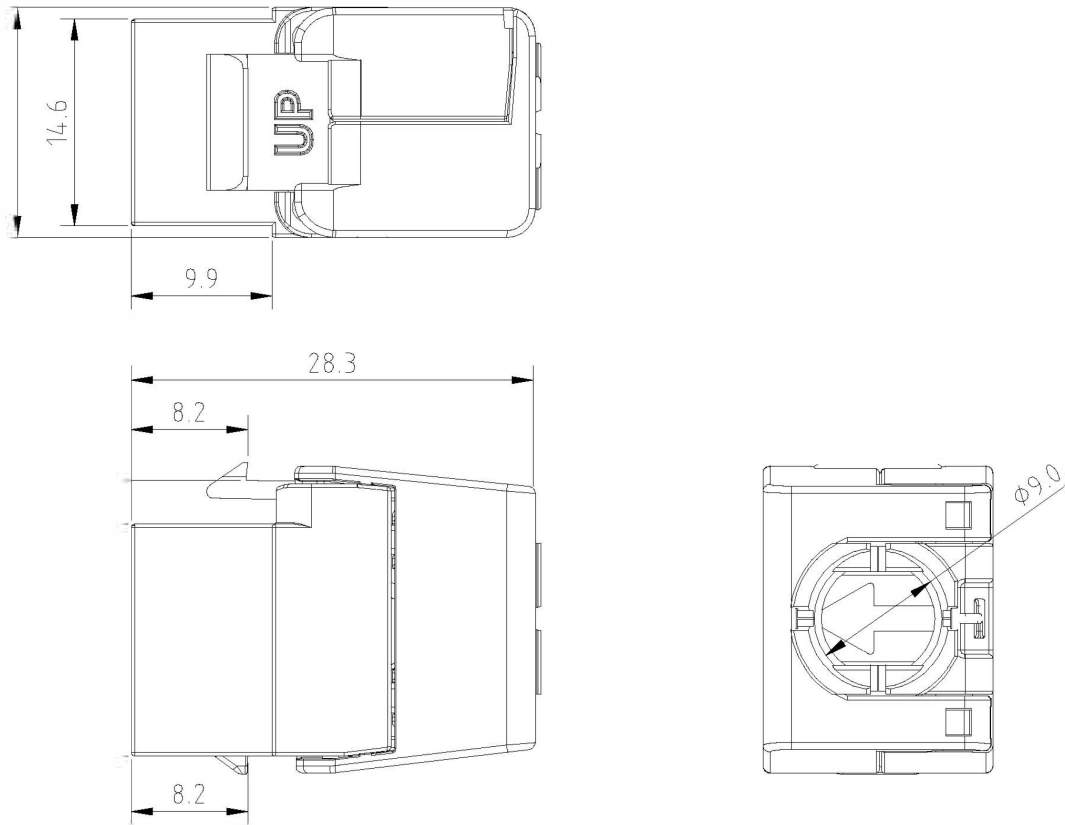

## Additional specifications

Features	Values
Width	16.2mm
Depth	28.3mm
Height	21.5mm
Housing	ABS High-Impact
RJ45 Contacts	Nickel plated phosphor bronze alloy with 50 micro-inch Gold plating
IDC Contacts	Tin plated phosphor bronze alloy
RJ45 Life	Minimum 750 insertions
Storage temperature	-40 to +70°C
Operating temperature	-10 to +60°C

## Product drawing