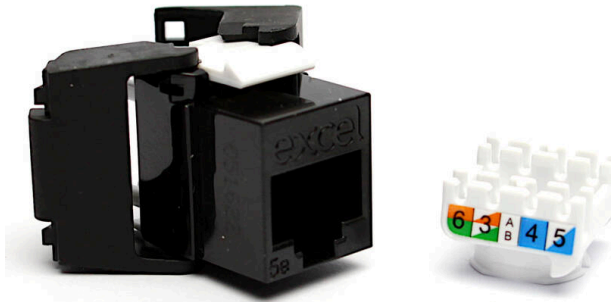

Excel Cat5e UTP Unscreened Low Profile Keystone Jack Toolless Black (Box 24)

Item Code: 100-202-BK-24

excel
without compromise.

✕ ISO, EN & TIA compliant

✕ Toolless termination design

✕ Low profile design - 28 mm overall depth

✕ UL94V-0 fire retardant plastic

✕ Supports Gigabit Ethernet application

✕ Delta 3rd party verified

✕ CIBSE TM65 Embodied Carbon: 5.850 kg CO2e

Product Overview

100-202-BK-24 Excel Cat5e UTP Unscreened Low Profile Keystone Jack Toolless Black Box 24, available as part of our range of excel Cat5e keystone jacks for RJ45 network connections.

The Excel Cat5e Low Profile Unscreened Keystone Jack, is a reduced size toolless termination RJ45 socket. The reduced size allows for multiple cable entry directions to be accommodated when this jack is mounted in a standard depth back box. This permits many mounting options including flush shutters at the outlet as well as more common angled shutter used with keystone jacks.

The low profile design allows this jack to fit in the Excel 0.5U 24 Port Patch Panel resulting in a maximum port density of 48 per 1U. The socket itself is housed in a high quality fire retardant plastic cast housing, which opens at the rear in a butterfly manner to reveal the IDC termination points.