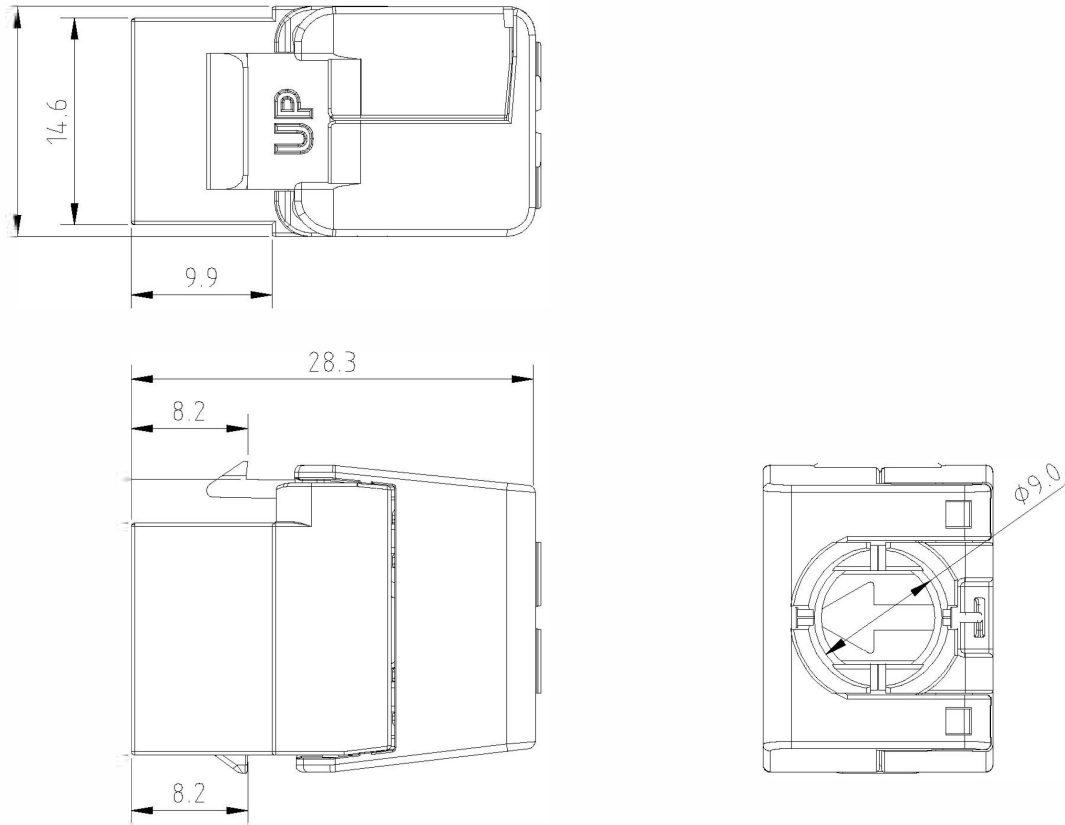

Excel Cat5e UTP Unscreened Low Profile Keystone Jack Toolless Black (Box 24)

Item Code: 100-202-BK-24

Product drawing

Included accessories

Accessories	Singles	24-packs
Nylon cable tie	1	24
Wiring cap	1	24

Standards

Applicable standard	Detail
RoHS-II/-III (2011/65/EU & 2015/863): 2023	Our products, demonstrate full adherence to the regulatory stipulations of the EU Directive 2011/65/EU (RoHS-II) and its corresponding delegated directive 2015/863 (RoHS-III).
ISO/IEC 11801-1:2017	Information technology - Generic cabling for customer premises: Part 1 General Requirements