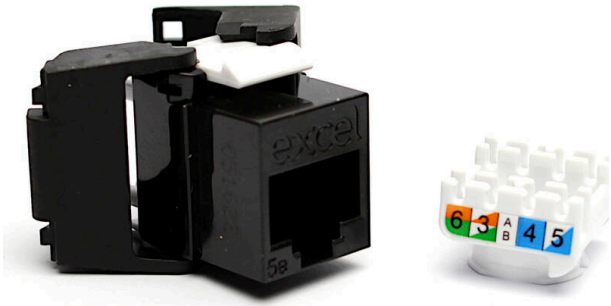

Excel Cat5e UTP Unscreened Low Profile Keystone Jack Toolless Black (Box 24)

Item Code: 100-202-BK-24

excel
without compromise.

✕ ISO, EN & TIA compliant

✕ Toolless termination design

✕ Low profile design - 28 mm overall depth

✕ UL94V-0 fire retardant plastic

✕ Supports Gigabit Ethernet application

✕ Delta 3rd party verified

✕ CIBSE TM65 Embodied Carbon: 5.850 kg CO2e

Product Overview

100-202-BK-24 Excel Cat5e UTP Unscreened Low Profile Keystone Jack Toolless Black Box 24, available as part of our range of excel Cat5e keystone jacks for RJ45 network connections.

The Excel Cat5e Low Profile Unscreened Keystone Jack, is a reduced size toolless termination RJ45 socket. The reduced size allows for multiple cable entry directions to be accommodated when this jack is mounted in a standard depth back box. This permits many mounting options including flush shutters at the outlet as well as more common angled shutter used with keystone jacks.

The low profile design allows this jack to fit in the Excel 0.5U 24 Port Patch Panel resulting in a maximum port density of 48 per 1U. The socket itself is housed in a high quality fire retardant plastic cast housing, which opens at the rear in a butterfly manner to reveal the IDC termination points.