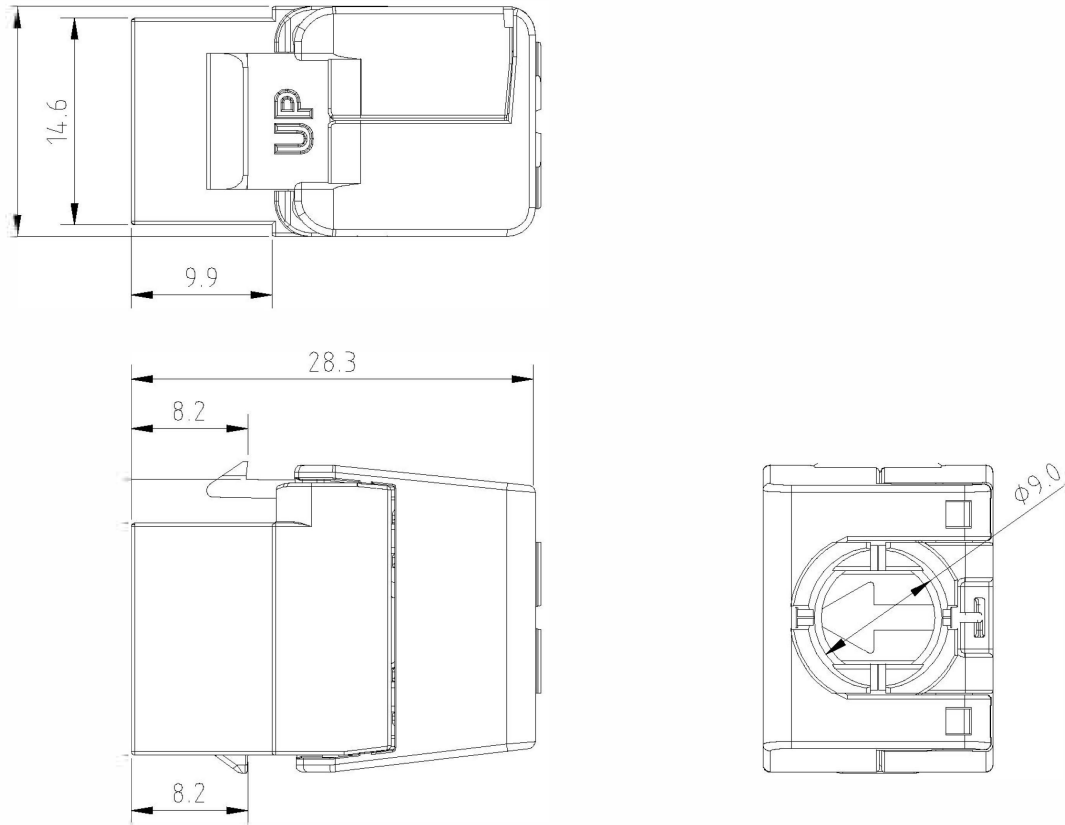

Excel Cat5e UTP Unscreened Low Profile Keystone Jack Toolless White

Item Code: 100-202-WT

| | |
|-------------------------|---------|
| Suitable for flat cable | no |
| Suitable for solid core | yes |
| Colour | White |
| AWG-range | 22...26 |

Additional specifications

| Features | Values |
|-----------------------|---|
| Width | 16.2mm |
| Depth | 28.3mm |
| Height | 21.5mm |
| Housing | ABS High-Impact |
| RJ45 Contacts | Nickel plated phosphor bronze alloy with 50 micro-inch Gold plating |
| IDC Contacts | Tin plated phosphor bronze alloy |
| RJ45 Life | Minimum 750 insertions |
| Storage temperature | -40 to +70°C |
| Operating temperature | -10 to +60°C |

Excel Cat5e UTP Unscreened Low Profile Keystone Jack Toolless White

Item Code: 100-202-WT

Product drawing

Included accessories

| Accessories | Singles | 24-packs |
|-----------------|---------|----------|
| Nylon cable tie | 1 | 24 |
| Wiring cap | 1 | 24 |