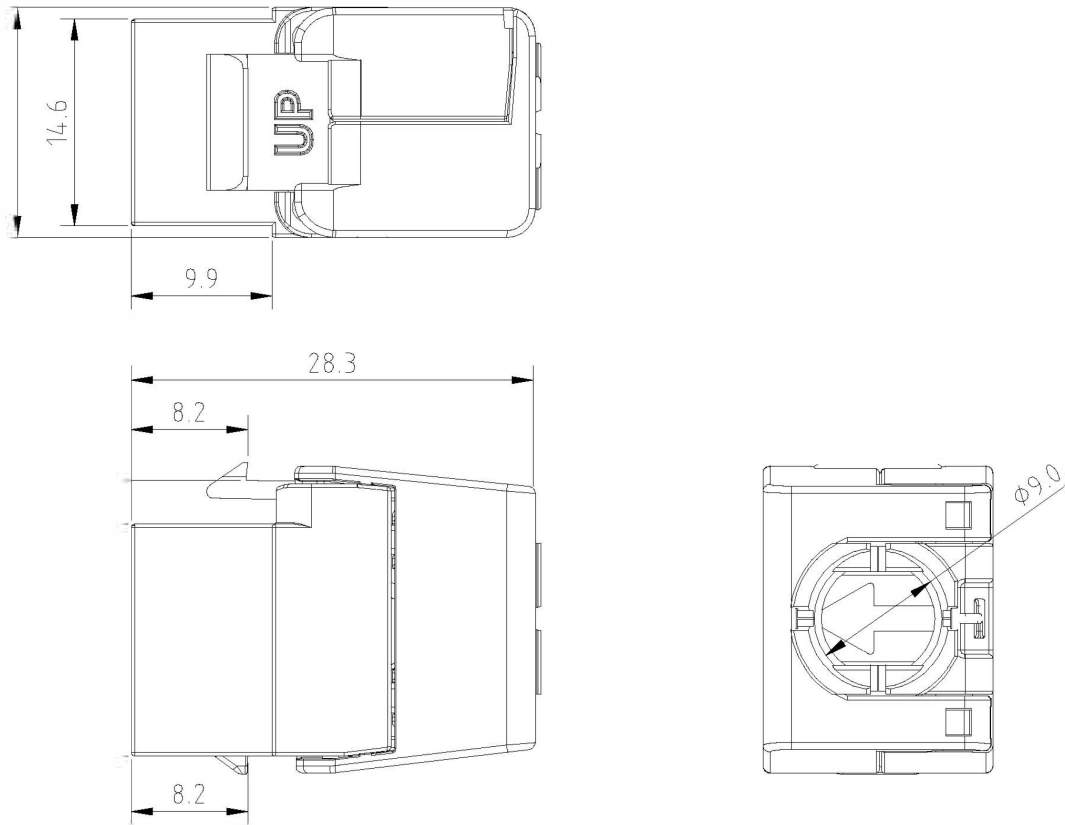

The reduced size allows for multiple cable entry directions to be accommodated when this jack is mounted in a standard depth back box. This permits many mounting options including flush shutters at the outlet as well as more common angled shutter used with keystone jacks.

The low profile design allows this jack to fit in the Excel 0.5U 24 Port Patch Panel resulting in a maximum port density of 48 per 1U. The socket itself is housed in a high quality fire retardant plastic cast housing, which opens at the rear in a butterfly manner to reveal the IDC termination points.

Additional specifications

Features	Values
Width	16.2mm
Depth	28.3mm
Height	21.5mm
Housing	ABS High-Impact
RJ45 Contacts	Nickel plated phosphor bronze alloy with 50 micro-inch Gold plating
IDC Contacts	Tin plated phosphor bronze alloy
RJ45 Life	Minimum 750 insertions
Storage temperature	-40 to +70°C
Operating temperature	-10 to +60°C

Excel Cat5e UTP Unscreened Low Profile Keystone Jack Toolless White

Part Code: 100-202-WT

sales@excel-networking.com
excel-networking.com

Product drawing

Included accessories

Accessories	Singles	24-packs
Wiring cap	1	24