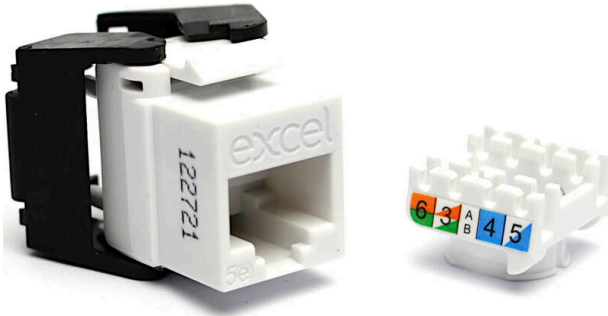

Excel Cat5e UTP Unscreened Low Profile Keystone Jack Toolless White

Item Code: 100-202-WT

excel
without compromise.

✕ ISO, EN & TIA compliant

✕ Toolless termination design

✕ Low profile design - 28 mm overall depth

✕ UL94V-0 fire retardant plastic

✕ Supports Gigabit Ethernet application

✕ Delta 3rd party verified

✕ CIBSE TM65 Embodied Carbon: 0.244 kg CO2e

Product Overview

100-202-WT Excel Cat5e UTP Unscreened Low Profile Keystone Jack Toolless White, available as part of our range of excel Cat5e keystone jacks for RJ45 network connections.

The Excel Cat5e Low Profile Unscreened Keystone Jack, is a reduced size toolless termination RJ45 socket. The reduced size allows for multiple cable entry directions to be accommodated when this jack is mounted in a standard depth back box. This permits many mounting options including flush shutters at the outlet as well as more common angled shutter used with keystone jacks.

The low profile design allows this jack to fit in the Excel 0.5U 24 Port Patch Panel resulting in a maximum port density of 48 per 1U. The socket itself is housed in a high quality fire retardant plastic cast housing, which opens at the rear in a butterfly manner to reveal the IDC termination points.