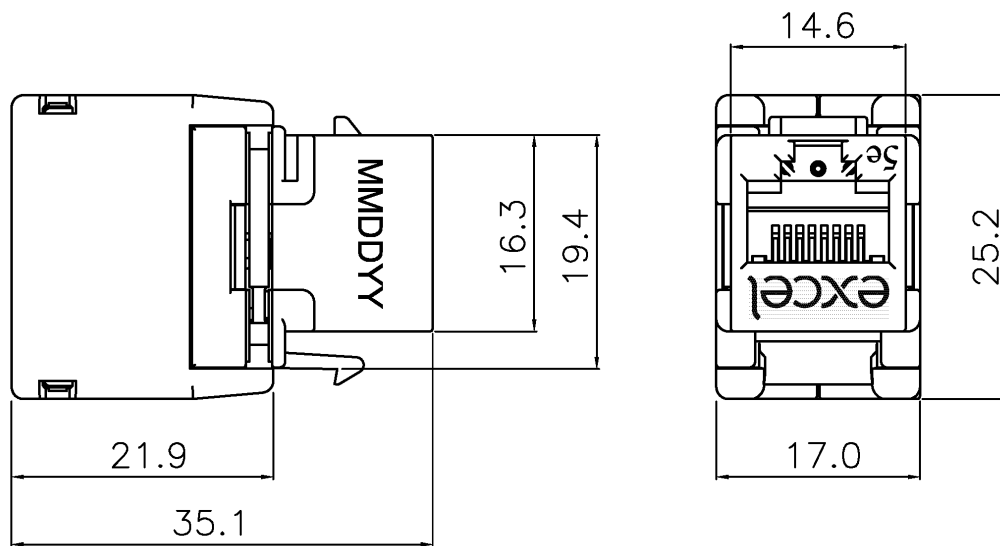

## Additional specifications

Features	Values
Width	17mm
Depth	35.1mm
Height	25.20mm
Housing	ABS High-Impact
RJ45 Contacts	Nickel plated phosphor bronze alloy with 50 micro-inch Gold plating
IDC Contacts	Tin plated phosphor bronze alloy
RJ45 Life	Minimum 750 insertions
Storage temperature	-40 to +70°C
Operating temperature	-10 to +60°C

## Product drawing