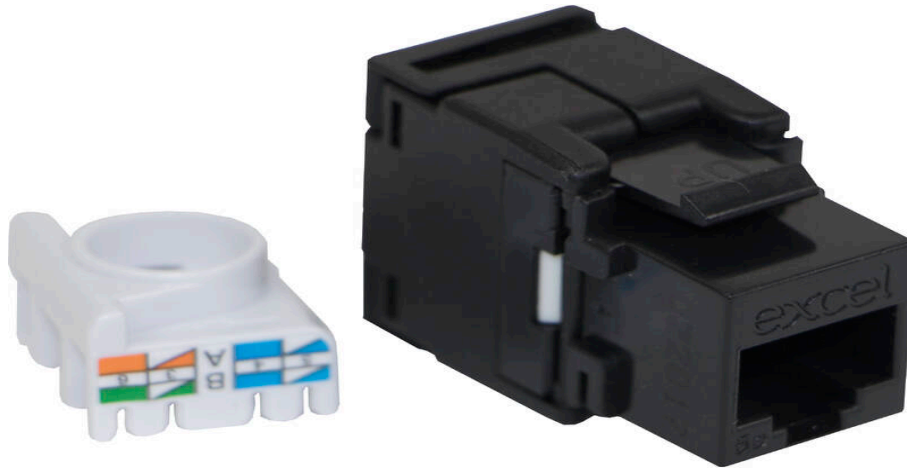

# Excel Cat5e UTP Unscreened Keystone Jack Toolless Black (Box 24)

excel  
without compromise.

Part Code: 100-204-24

sales@excel-networking.com  
excel-networking.com

CIBSE TM65 Embodied Carbon: 6.063 kg CO2e

## Main Features

- / IDC point at 180 degrees to jack
- / ETL Verified
- / Supports Gigabit Ethernet
- / Toolless termination design
- / UL94V-0 fire retardant plastic
- / ISO, EN & TIA compliant

## Product Overview

Excel Cat5e UTP Unscreened Keystone Jack Toolless Black Box 24, available as part of our range of excel Cat5e keystone jacks for RJ45 network connections.

Excel toolless jack is one of the simplest methods of providing a high level of repeatable quality of fast termination. Suitable for both traditional and pre-terminated installations, each jack has a standard RJ45 keystone jack footprint and is suitable for mounting in the Excel shutters, faceplates and patch panel frames detailed in this catalogue.

Termination is a quick and simple two stage process, prepare and position the pairs from each cable within the colour coded termination cap, once in place the termination cap is snapped onto the IDC block providing a high quality termination first time, every time without the need for separate tooling.