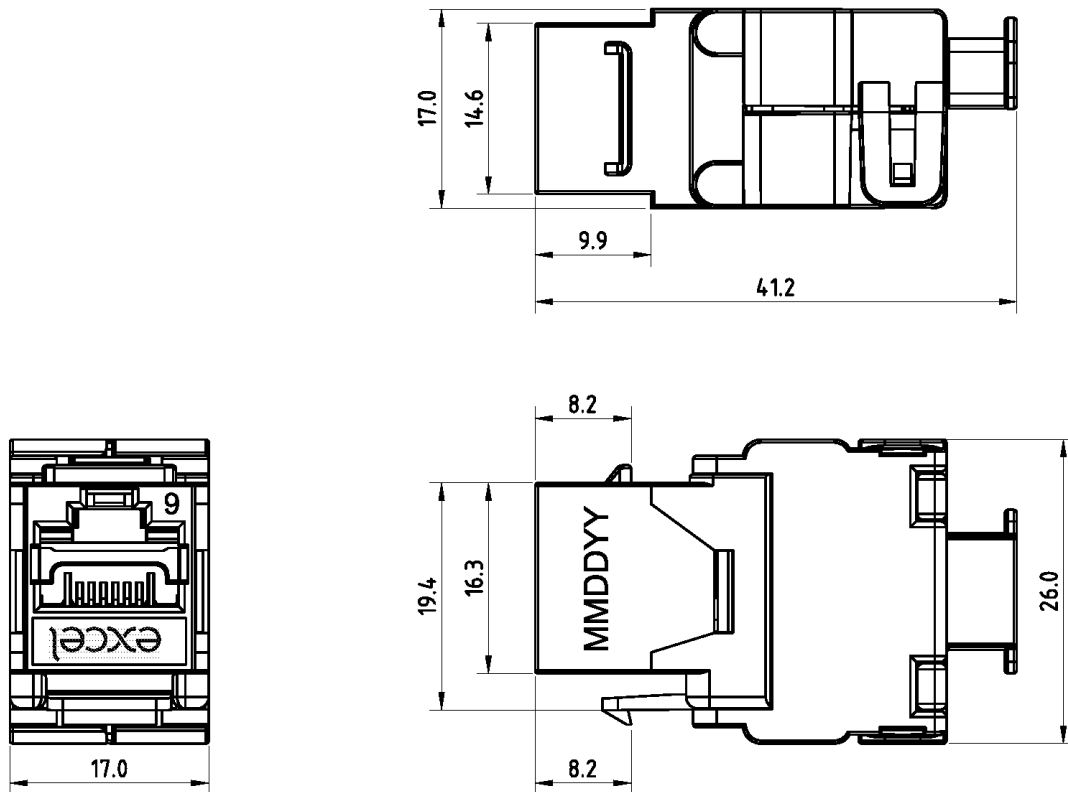

Excel Cat6 FTP Screened Keystone Jack Toolless Silver (Box 24)

Part Code: 100-210-24

sales@excel-networking.com
excel-networking.com

Product drawing

Included accessories

Accessories	Singles	24-packs
Nylon cable tie	1	24
Wiring cap	1	24