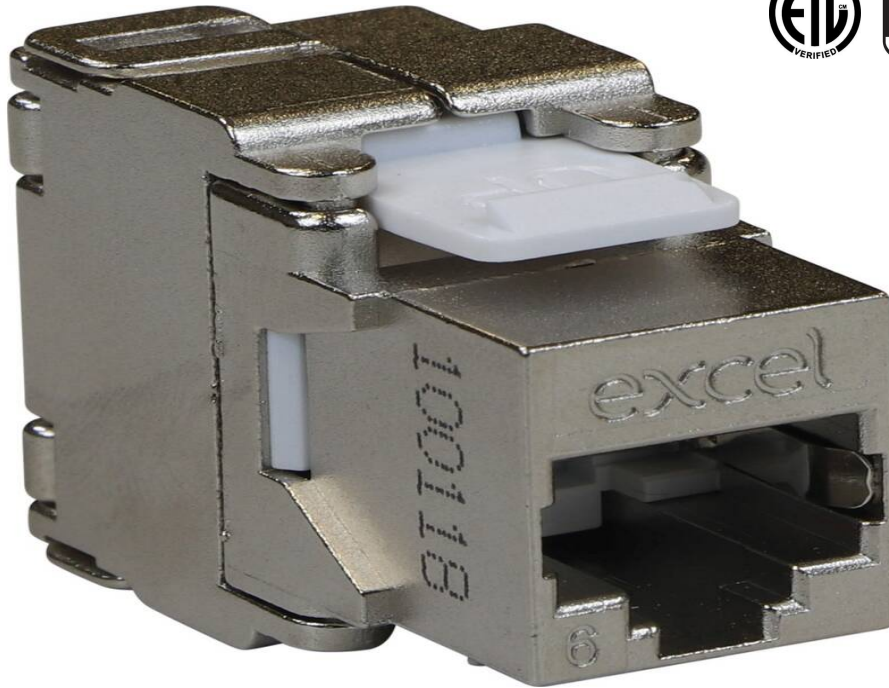

Excel Cat6 FTP Screened Keystone Jack Toolless Silver (Box 24)

excel
without compromise.

Part Code: 100-210-24

sales@excel-networking.com
excel-networking.com

Main Features

- / High quality die cast housing
- / Suitable for patch panel and faceplate mounting
- / 360 degree Shielding protects against alien crosstalk
- / Toolless termination design
- / Category 6 ISO11801 compliant
- / Suitable for foil and braided screen cables

Product Overview

100-210-24 Excel Cat6 FTP Screened Keystone Jack Toolless Silver Box 24, available as part of our range of excel Cat6 keystone jacks for RJ45 network connections. A toolless termination RJ45 socket suitable for mounting in a range of housings from patch panels, faceplates and shutters to sub-floor boxes and distribution enclosures. The socket is manufactured in a high quality zinc die cast housing, with butterfly style Toolless IDC termination points.

Once the pairs are arranged in the cable management cap and trimmed it is a simple case of closing the 'butterfly' together to complete the termination.

Third party verification by Delta assures this high performance jack exceeds the requirements of the ISO, EN & TIA component standards.

Excel Cat6 FTP Screened Keystone Jack Toolless Silver (Box 24)

Part Code: 100-210-24

sales@excel-networking.com
excel-networking.com

Product Specifications

| Feature | Values |
|---------------------------|-----------|
| Model | Jack |
| Type of connector | RJ45 8(8) |
| Shielded | yes |
| Category | 6 |
| Requires termination tool | no |
| Suitable for round cable | yes |
| Suitable for flat cable | no |
| Suitable for solid cores | yes |
| Colour | Silver |