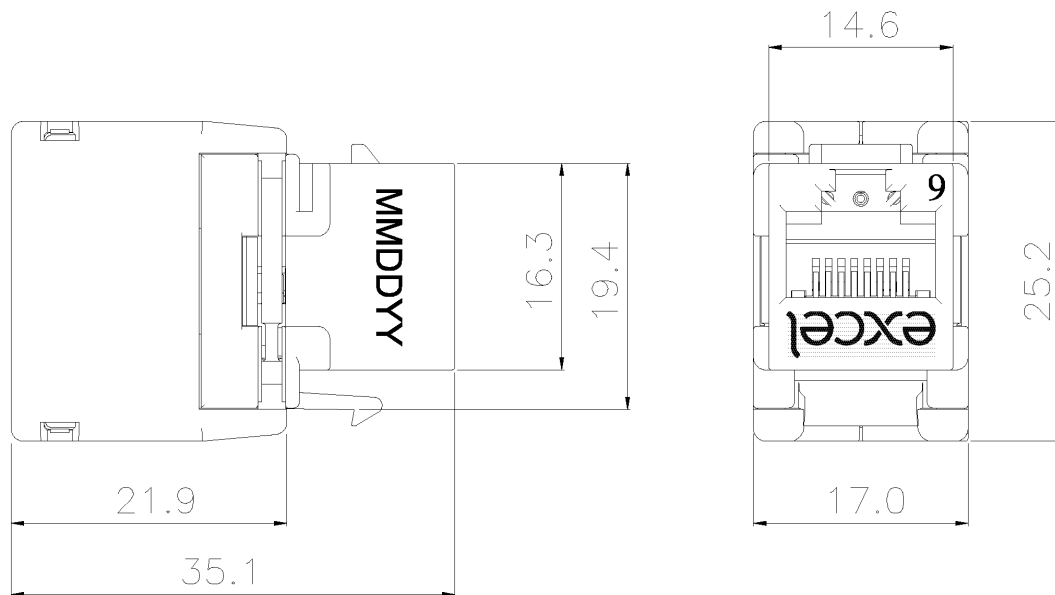

Additional specifications

Features	Values
Width	17mm
Depth	35.1mm
Height	25.20mm
Housing	ABS High-Impact
RJ45 Contacts	Nickel plated phosphor bronze alloy with 50 micro-inch Gold plating
IDC Contacts	Tin plated phosphor bronze alloy
RJ45 Life	Minimum 750 insertions

Excel Cat6 UTP Unscreened Keystone Jack Toolless White (Box 24)

Part Code: 100-211-24

sales@excel-networking.com
excel-networking.com

Storage temperature **-40 to +70°C**

Operating temperature **-10 to +60°C**

Product drawing

Included accessories

Accessories	Singles	24-packs
Wiring cap	1	24

Excel Cat6 UTP Unscreened Keystone Jack Toolless White (Box 24)

Part Code: 100-211-24

sales@excel-networking.com
excel-networking.com