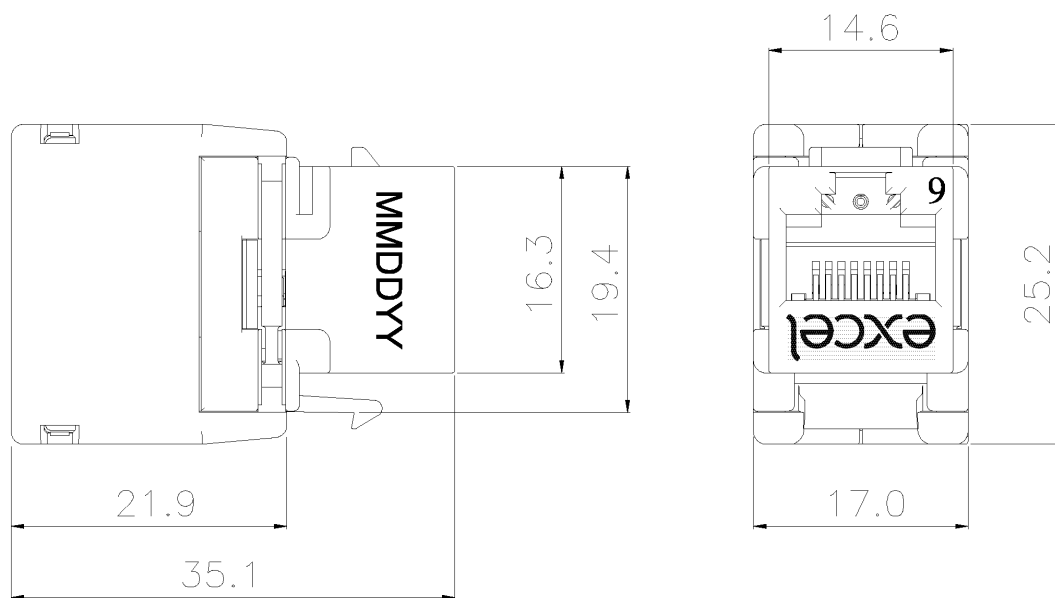

## Additional specifications

Features	Values
Width	<b>17mm</b>
Depth	<b>35.1mm</b>
Height	<b>25.20mm</b>
Housing	<b>ABS High-Impact</b>
RJ45 Contacts	<b>Nickel plated phosphor bronze alloy with 50 micro-inch Gold plating</b>
IDC Contacts	<b>Tin plated phosphor bronze alloy</b>
RJ45 Life	<b>Minimum 750 insertions</b>

# Excel Cat6 UTP Unscreened Keystone Jack Toolless White (Box 24)

Part Code: 100-211-24

sales@excel-networking.com  
excel-networking.com

Storage temperature **-40 to +70°C**

Operating temperature **-10 to +60°C**

## Product drawing