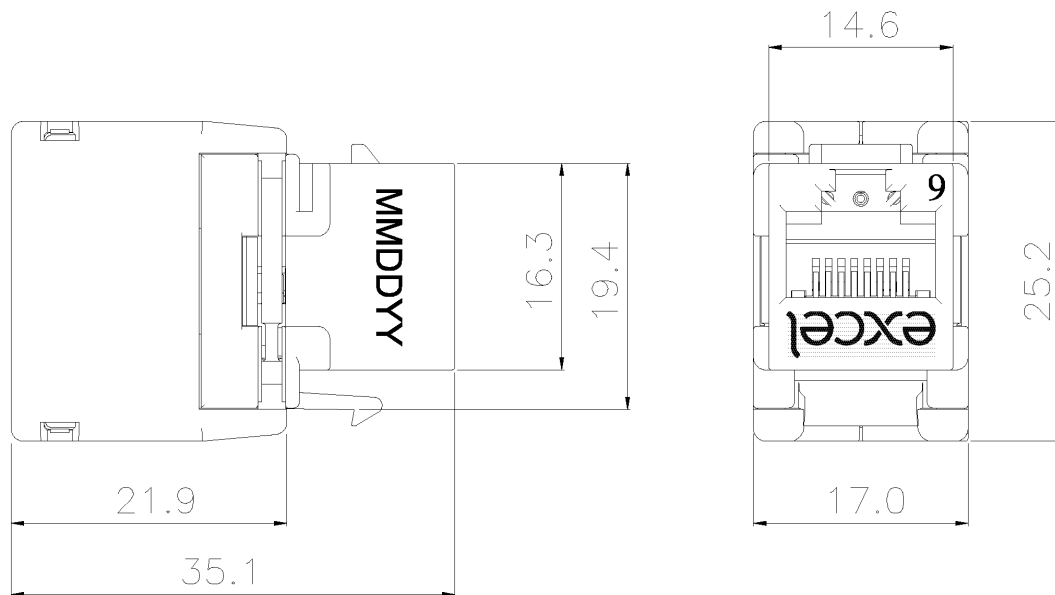

## Additional specifications

Features	Values
Width	<b>17mm</b>
Depth	<b>35.1mm</b>
Height	<b>25.20mm</b>
Housing	<b>ABS High-Impact</b>
RJ45 Contacts	<b>Nickel plated phosphor bronze alloy with 50 micro-inch Gold plating</b>
IDC Contacts	<b>Tin plated phosphor bronze alloy</b>
RJ45 Life	<b>Minimum 750 insertions</b>

# Excel Cat6 UTP Unscreened Keystone Jack Toolless Black (Box 24)

Part Code: 100-212-24

sales@excel-networking.com  
excel-networking.com

Storage temperature **-40 to +70°C**

Operating temperature **-10 to +60°C**

## Product drawing