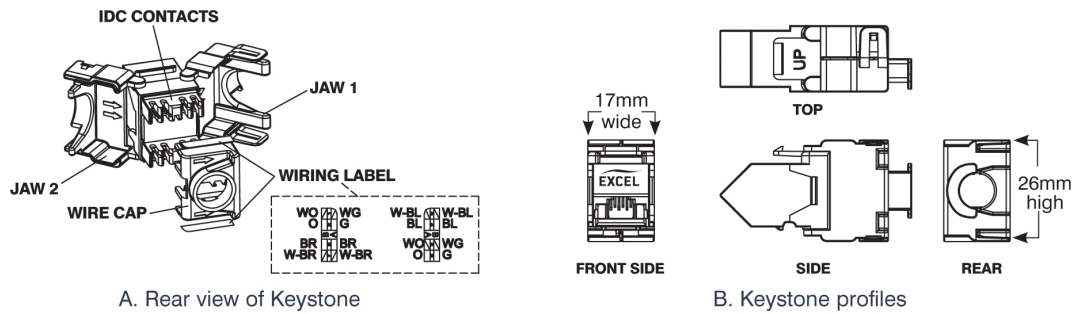

- / ISO, EN & TIA compliant
- / Angled Keystone Design
- / Supports Gigabit Ethernet
- / Toolless termination design
- / UL94V-0 fire retardant plastic
- / Delta 3rd party verified

Product Overview

Excel Cat6 UTP Unscreened Angled Keystone Jack Toolless Black, available as part of our range of excel Cat6 keystone jacks for RJ45 network connections. The angled design of the socket face makes this product ideal for high density frames. Traditional horizontal patch cable management bars can be removed or reduced in number as the leads follow a natural route to the left or right of the panel and the cabinets vertical management. To the rear of the socket the design is exactly the same as the excel keystone range, enabling standard termination and cable dressing practices to be followed. The socket itself is housed in a high quality ABS plastic housing, which opens at the rear in a butterfly manner to reveal the IDC termination points. Once the conductors of the cable to be terminated are fed into a management cap the process is completed by snapping the 'butterfly wings'...

Additional specifications

Features	Values
Width	17mm
Depth	43mm
Height	25.2mm
Housing	ABS High-Impact
RJ45 Contacts	Nickel plated phosphor bronze alloy with 50 micro-inch Gold plating
IDC Contacts	Tin plated phosphor bronze alloy
RJ45 Life	Minimum 750 insertions
Storage temperature	-40 to +70°C
Operating temperature	-10 to +60°C

Excel Cat6 UTP Unscreened Angled Keystone Jack Toolless Black

Part Code: 100-213

sales@excel-networking.com
excel-networking.com

Product drawing

Included accessories

Accessories	Singles	24-packs
Wiring cap	1	24