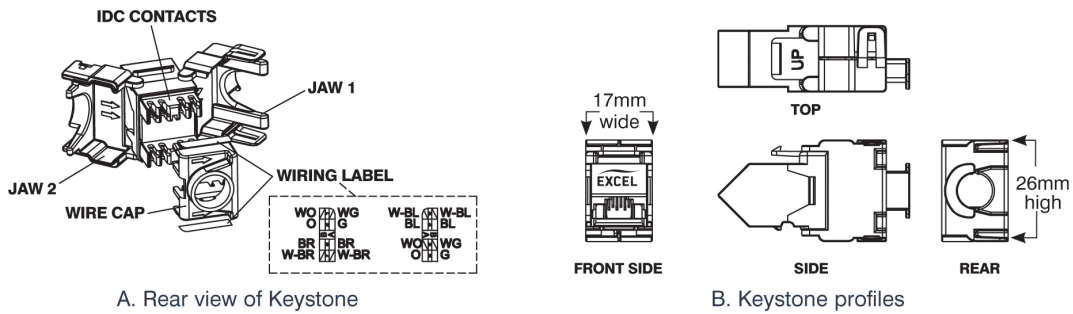

Excel Cat6 UTP Unscreened Angled Keystone Jack Toolless Black Box 24, available as part of our range of excel Cat6 keystone jacks for RJ45 network connections. The angled design of the socket face makes this product ideal for high density frames. Traditional horizontal patch cable management bars can be removed or reduced in number as the leads follow a natural route to the left or right of the panel and the cabinets vertical management. To the rear of the socket the design is exactly the same as the excel keystone range, enabling standard termination and cable dressing practices to be followed. The socket itself is housed in a high quality ABS plastic housing, which opens at the rear in a butterfly manner to reveal the IDC termination points. Once the conductors of the cable to be terminated are fed into a management cap the process is completed by snapping the...

Additional specifications

Features	Values
Width	17mm
Depth	43mm
Height	25.2mm
Housing	ABS High-Impact
RJ45 Contacts	Nickel plated phosphor bronze alloy with 50 micro-inch Gold plating
IDC Contacts	Tin plated phosphor bronze alloy
RJ45 Life	Minimum 750 insertions
Storage temperature	-40 to +70°C
Operating temperature	-10 to +60°C

Excel Cat6 UTP Unscreened Angled Keystone Jack Toolless Black (Box 24)

Part Code: 100-213-24

sales@excel-networking.com
excel-networking.com

Product drawing

Included accessories

Accessories	Singles	24-packs
Wiring cap	1	24