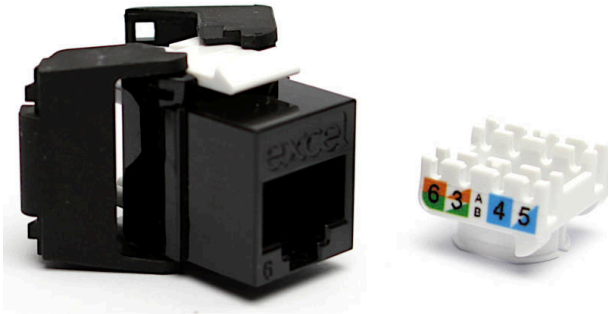

# Excel Cat6 UTP Unscreened Low Profile Keystone Jack Toolless Black

Item Code: 100-215-BK

**excel**  
without compromise.

✕ ISO, EN & TIA compliant

✕ Toolless termination design

✕ Low profile design - 28mm overall depth

✕ UL94V-0 fire retardant plastic

✕ Supports Gigabit Ethernet

✕ Delta 3rd party verified

✕ CIBSE TM65 Embodied Carbon: 0.057 kg CO2e

## Product Overview

100-215-BK Excel Cat6 UTP Unscreened Low Profile Keystone Jack Toolless Black, available as part of our range of excel Cat6 keystone jacks for RJ45 network connections.

The Excel Cat6 Low Profile Unscreened Keystone Jack, is a reduced size toolless termination RJ45 socket. The reduced size allows for multiple cable entry directions to be accommodated when this jack is mounted in a standard depth back box. This permits many mounting options including flush shutters at the outlet as well as more common angled shutter used with keystone jacks.

The low profile design allows this jack to fit in the Excel 0.5U 24 Port Patch Panel resulting in a maximum port density of 48 per 1U. The socket itself is housed in a high quality fire retardant plastic cast housing, which opens at the rear in a butterfly manner to reveal the IDC termination points.