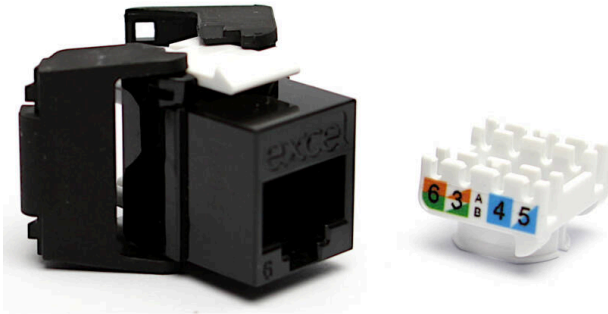

# Excel Cat6 UTP Unscreened Low Profile Keystone Jack Toolless Black (Box 24)

Item Code: 100-215-BK-24

**excel**  
without compromise.

✕ ISO, EN & TIA compliant

✕ Toolless termination design

✕ Low profile design - 28mm overall depth

✕ UL94V-0 fire retardant plastic

✕ Supports Gigabit Ethernet

✕ Delta 3rd party verified

✕ CIBSE TM65 Embodied Carbon: 1.319 kg CO2e

## Product Overview

100-215-BK-24 Excel Cat6 UTP Unscreened Low Profile Keystone Jack Toolless Black Box 24, available as part of our range of excel Cat6 keystone jacks for RJ45 network connections.

The Excel Cat6 Low Profile Unscreened Keystone Jack, is a reduced size toolless termination RJ45 socket. The reduced size allows for multiple cable entry directions to be accommodated when this jack is mounted in a standard depth back box. This permits many mounting options including flush shutters at the outlet as well as more common angled shutter used with keystone jacks.

The low profile design allows this jack to fit in the Excel 0.5U 24 Port Patch Panel resulting in a maximum port density of 48 per 1U. The socket itself is housed in a high quality fire retardant plastic cast housing, which opens at the rear in a butterfly manner to reveal the IDC termination points.