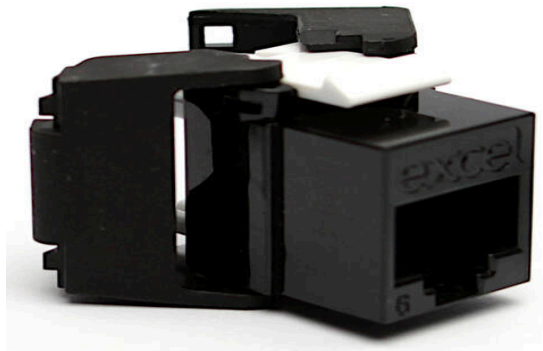

Excel Cat6 UTP Unscreened Low Profile Keystone Jack Toolless Black (Box 24)

excel
without compromise.

Part Code: 100-215-BK-24

sales@excel-networking.com
excel-networking.com

CIBSE TM65 Embodied Carbon: 1.319 kg CO2e

Main Features

- / ISO, EN & TIA compliant
- / Low profile design - 28mm overall depth
- / Supports Gigabit Ethernet
- / Toolless termination design
- / UL94V-0 fire retardant plastic
- / Delta 3rd party verified

Product Overview

Excel Cat6 UTP Unscreened Low Profile Keystone Jack Toolless Black Box 24, available as part of our range of excel Cat6 keystone jacks for RJ45 network connections.

The Excel Cat6 Low Profile Unscreened Keystone Jack, is a reduced size toolless termination RJ45 socket. The reduced size allows for multiple cable entry directions to be accommodated when this jack is mounted in a standard depth back box. This permits many mounting options including flush shutters at the outlet as well as more common angled shutter used with keystone jacks.

The low profile design allows this jack to fit in the Excel 0.5U 24 Port Patch Panel resulting in a maximum port density of 48 per 1U. The socket itself is housed in a high quality fire retardant plastic cast housing, which opens at the rear in a butterfly manner to reveal the IDC termination points.