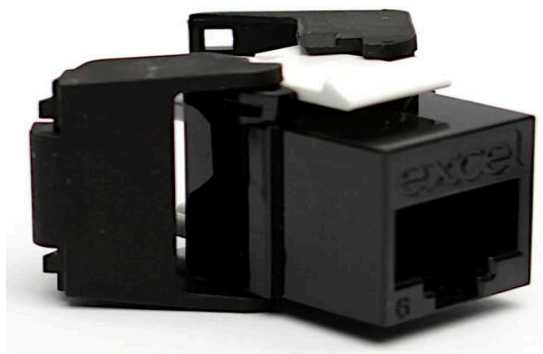

Excel Cat6 UTP Unscreened Low Profile Keystone Jack Toolless Black (Box 24)

excel
without compromise.

Part Code: 100-215-BK-24

sales@excel-networking.com
excel-networking.com

CIBSE TM65 Embodied Carbon: 1.319 kg CO2e

Main Features

- / ISO, EN & TIA compliant
- / Low profile design - 28mm overall depth
- / Supports Gigabit Ethernet
- / Toolless termination design
- / UL94V-0 fire retardant plastic
- / Delta 3rd party verified

Product Overview

Excel Cat6 UTP Unscreened Low Profile Keystone Jack Toolless Black Box 24, available as part of our range of excel Cat6 keystone jacks for RJ45 network connections.

The Excel Cat6 Low Profile Unscreened Keystone Jack, is a reduced size toolless termination RJ45 socket. The reduced size allows for multiple cable entry directions to be accommodated when this jack is mounted in a standard depth back box. This permits many mounting options including flush shutters at the outlet as well as more common angled shutter used with keystone jacks.

The low profile design allows this jack to fit in the Excel 0.5U 24 Port Patch Panel resulting in a maximum port density of 48 per 1U. The socket itself is housed in a high quality fire retardant plastic cast housing, which opens at the rear in a butterfly manner to reveal the IDC termination points.