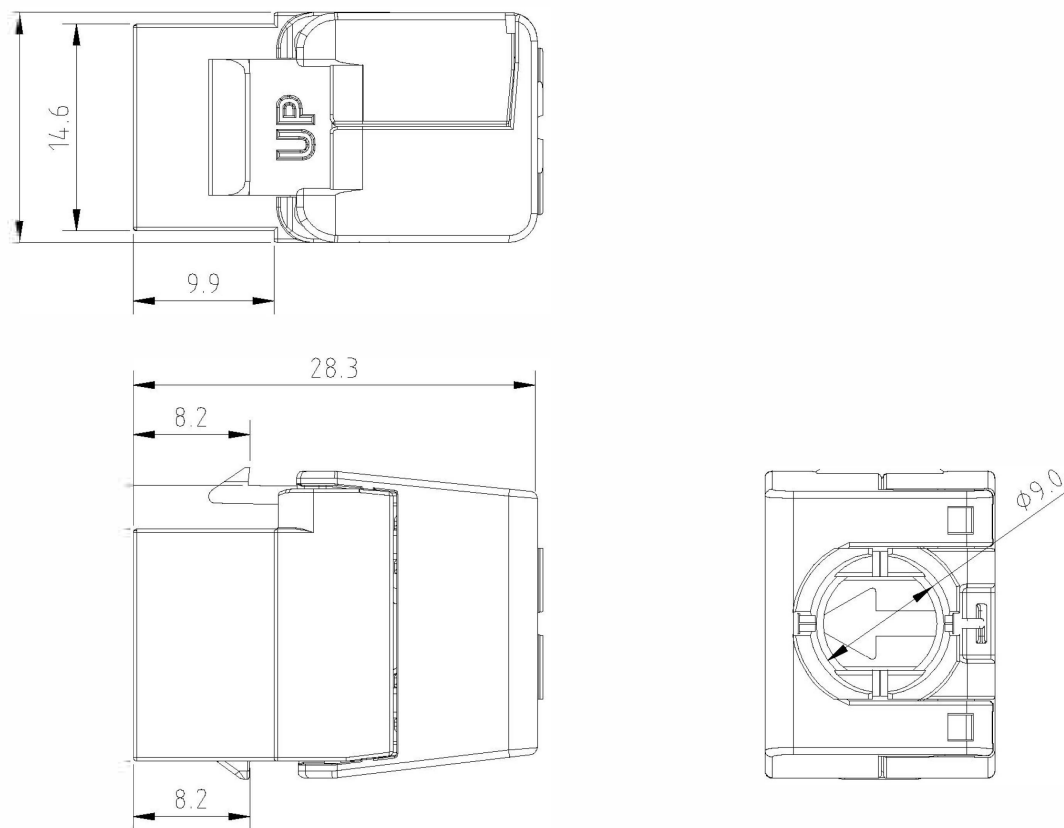

The low profile design allows this jack to fit in the Excel 0.5U 24 Port Patch Panel resulting in a maximum port density of 48 per 1U. The socket itself is housed in a high quality fire retardant plastic cast housing, which opens at the rear in a butterfly manner to reveal the IDC termination points.

Additional specifications

Features	Values
Width	16.2mm
Depth	28.3mm
Height	21.5mm
Housing	ABS High-Impact
RJ45 Contacts	Nickel plated phosphor bronze alloy with 50 micro-inch Gold plating
IDC Contacts	Tin plated phosphor bronze alloy
RJ45 Life	Minimum 750 insertions
Storage temperature	-40 to +70°C
Operating temperature	-10 to +60°C

Excel Cat6 UTP Unscreened Low Profile Keystone Jack Toolless Black (Box 24)

Part Code: 100-215-BK-24

sales@excel-networking.com
excel-networking.com

Product drawing

Included accessories

Accessories	Quantity
Nylon cable tie	1
Wiring cap	1