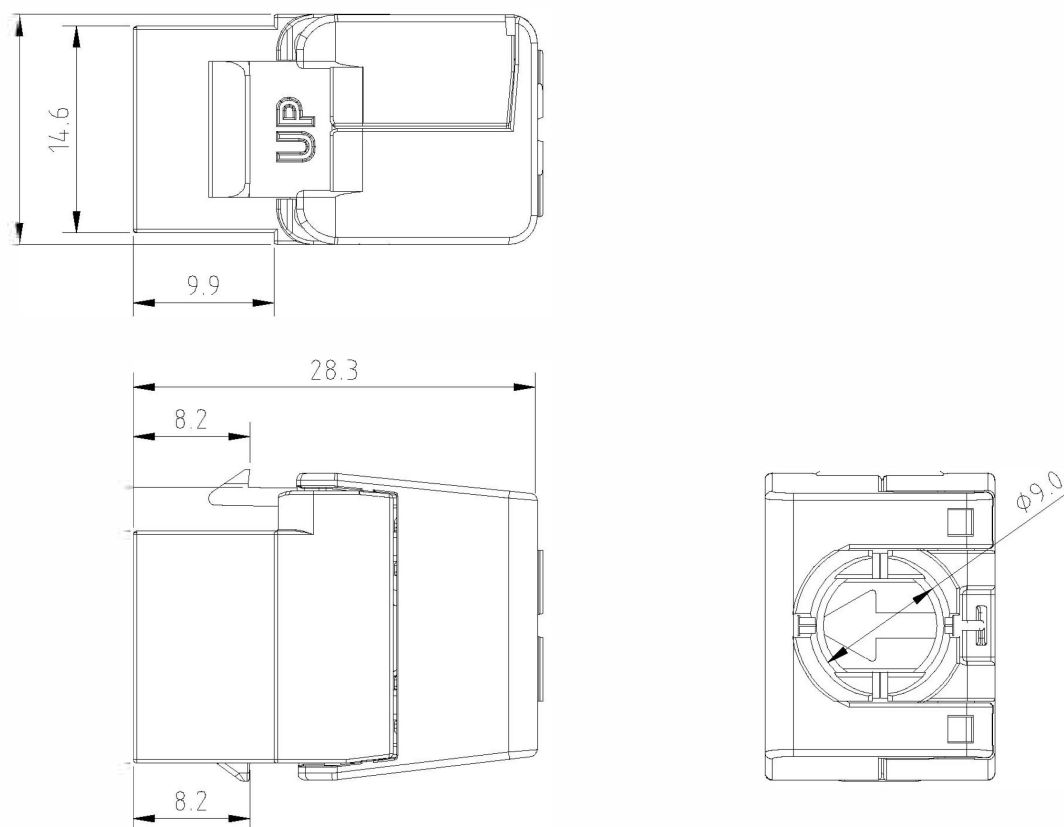

The low profile design allows this jack to fit in the Excel 0.5U 24 Port Patch Panel resulting in a maximum port density of 48 per 1U. The socket itself is housed in a high quality fire retardant plastic cast housing, which opens at the rear in a butterfly manner to reveal the IDC termination points.

Additional specifications

Features	Values
Width	16.2mm
Depth	28.3mm
Height	21.5mm
Housing	ABS High-Impact
RJ45 Contacts	Nickel plated phosphor bronze alloy with 50 micro-inch Gold plating
IDC Contacts	Tin plated phosphor bronze alloy
RJ45 Life	Minimum 750 insertions
Storage temperature	-40 to +70°C
Operating temperature	-10 to +60°C

Excel Cat6 UTP Unscreened Low Profile Keystone Jack Toolless Black (Box 24)

Part Code: 100-215-BK-24

sales@excel-networking.com
excel-networking.com

Product drawing

Included accessories

Accessories	Quantity
Nylon cable tie	1
Wiring cap	1