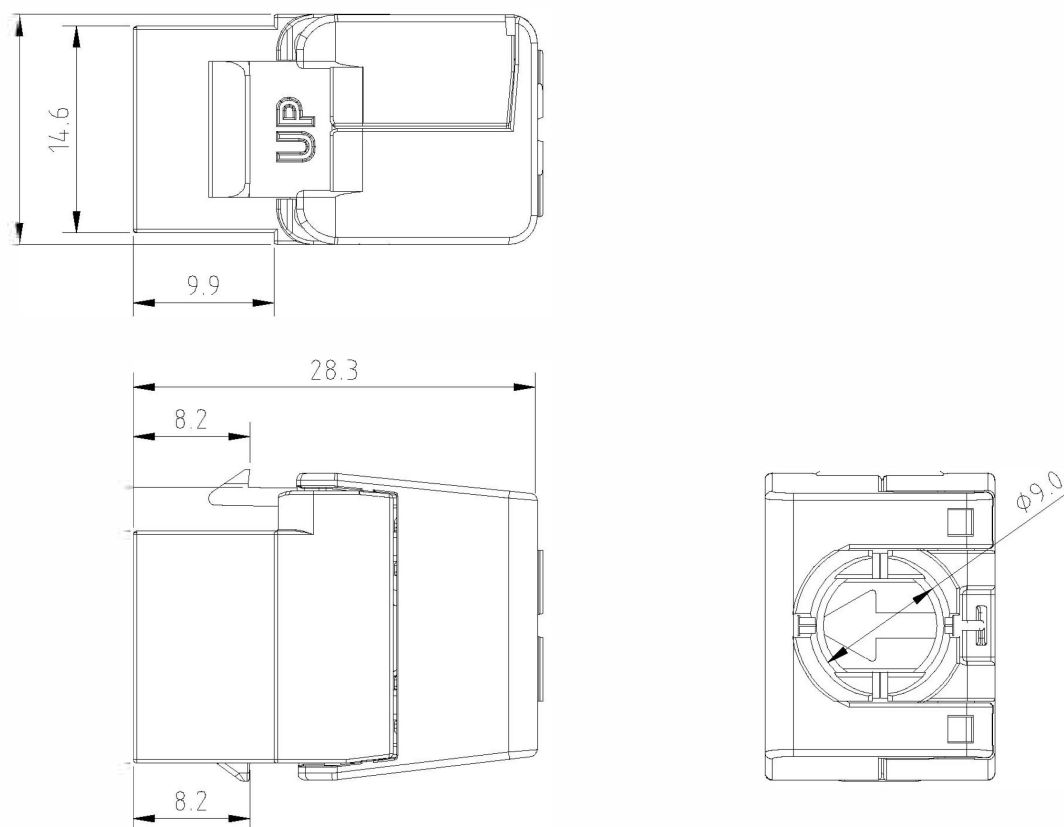

The low profile design allows this jack to fit in the Excel 0.5U 24 Port Patch Panel resulting in a maximum port density of 48 per 1U. The socket itself is housed in a high quality fire retardant plastic cast housing, which opens at the rear in a butterfly manner to reveal the IDC termination points.

Additional specifications

Features	Values
Width	16.2mm
Depth	28.3mm
Height	21.5mm
Housing	ABS High-Impact
RJ45 Contacts	Nickel plated phosphor bronze alloy with 50 micro-inch Gold plating
IDC Contacts	Tin plated phosphor bronze alloy
RJ45 Life	Minimum 750 insertions
Storage temperature	-40 to +70°C
Operating temperature	-10 to +60°C

Excel Cat6 UTP Unscreened Low Profile Keystone Jack Toolless White

Part Code: 100-215-WT

sales@excel-networking.com
excel-networking.com

Product drawing

Included accessories

Accessories	Quantity
Nylon cable tie	1
Wiring cap	1