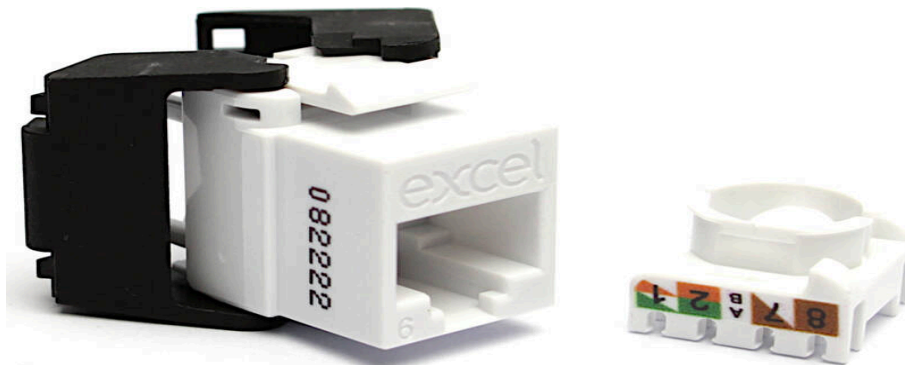

Excel Cat6 UTP Unscreened Low Profile Keystone Jack Toolless White (Box 24)

excel
without compromise.

Part Code: 100-215-WT-24

sales@excel-networking.com
excel-networking.com

CIBSE TM65 Embodied Carbon: 1.319 kg CO2e

A PART OF
DELTA FORCE

Main Features

- / ISO, EN & TIA compliant
- / Low profile design - 28mm overall depth
- / Supports Gigabit Ethernet
- / Toolless termination design
- / UL94V-0 fire retardant plastic
- / Delta 3rd party verified

Product Overview

Excel Cat6 UTP Unscreened Low Profile Keystone Jack Toolless White Box 24, available as part of our range of excel Cat6 keystone jacks for RJ45 network connections.

The Excel Cat6 Low Profile Unscreened Keystone Jack, is a reduced size toolless termination RJ45 socket. The reduced size allows for multiple cable entry directions to be accommodated when this jack is mounted in a standard depth back box. This permits many mounting options including flush shutters at the outlet as well as more common angled shutter used with keystone jacks.

The low profile design allows this jack to fit in the Excel 0.5U 24 Port Patch Panel resulting in a maximum port density of 48 per 1U. The socket itself is housed in a high quality fire retardant plastic cast housing, which opens at the rear in a butterfly manner to reveal the IDC termination points.