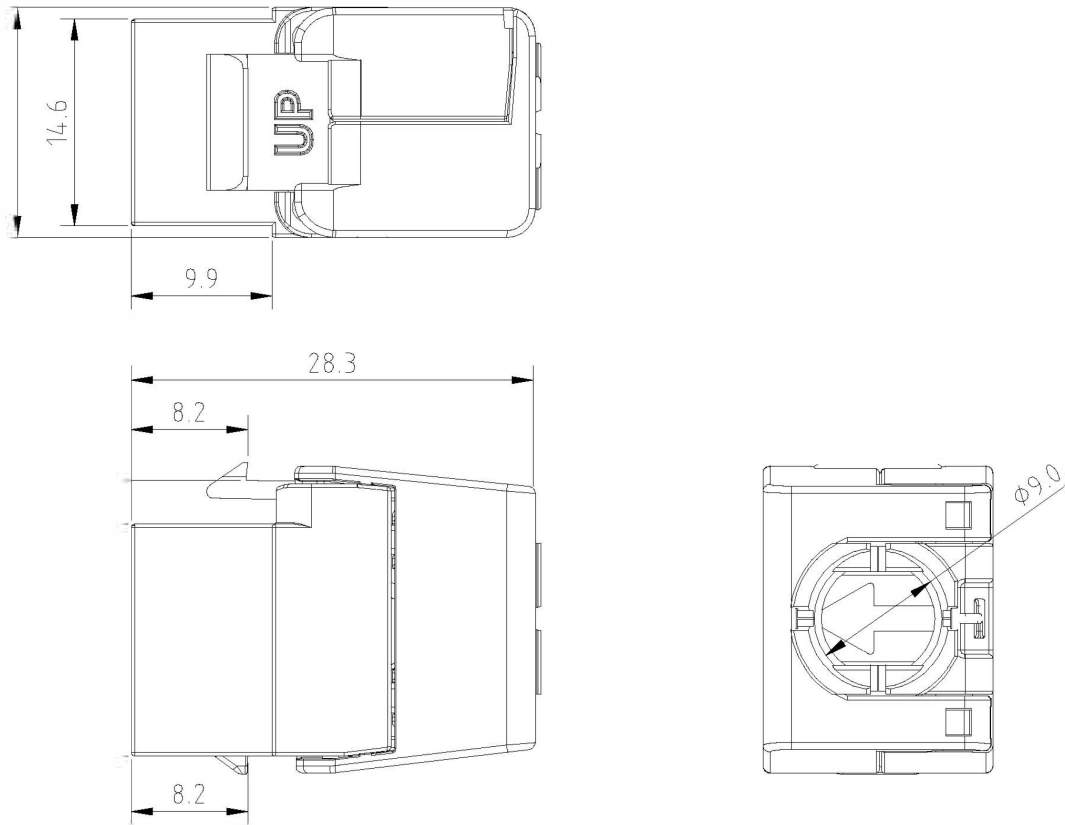

## Additional specifications

Features	Values
Width	16.2mm
Depth	28.3mm
Height	21.5mm
Housing	ABS High-Impact
RJ45 Contacts	Nickel plated phosphor bronze alloy with 50 micro-inch Gold plating
IDC Contacts	Tin plated phosphor bronze alloy
RJ45 Life	Minimum 750 insertions
Storage temperature	-40 to +70°C
Operating temperature	-10 to +60°C

# Excel Cat6 UTP Unscreened Low Profile Keystone Jack Toolless White (Box 24)

Part Code: 100-215-WT-24

sales@excel-networking.com  
excel-networking.com

## Product drawing