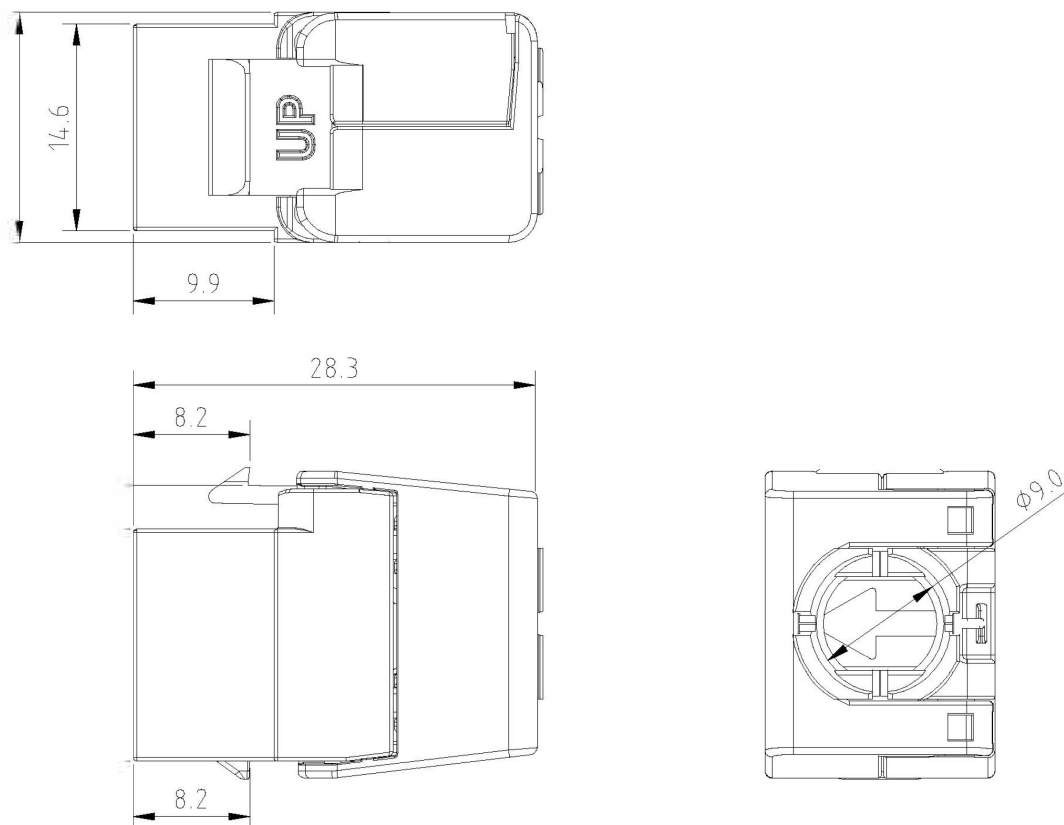

The low profile design allows this jack to fit in the Excel 0.5U 24 Port Patch Panel resulting in a maximum port density of 48 per 1U. The socket itself is housed in a high quality fire retardant plastic cast housing, which opens at the rear in a butterfly manner to reveal the IDC termination points.

Additional specifications

Features	Values
Width	16.2mm
Depth	28.3mm
Height	21.5mm
Housing	ABS High-Impact
RJ45 Contacts	Nickel plated phosphor bronze alloy with 50 micro-inch Gold plating
IDC Contacts	Tin plated phosphor bronze alloy
RJ45 Life	Minimum 750 insertions
Storage temperature	-40 to +70°C
Operating temperature	-10 to +60°C

Excel Cat6 UTP Unscreened Low Profile Keystone Jack Toolless White (Box 24)

Part Code: 100-215-WT-24

sales@excel-networking.com
excel-networking.com

Product drawing

Included accessories

Accessories	Quantity
Nylon cable tie	1
Wiring cap	1