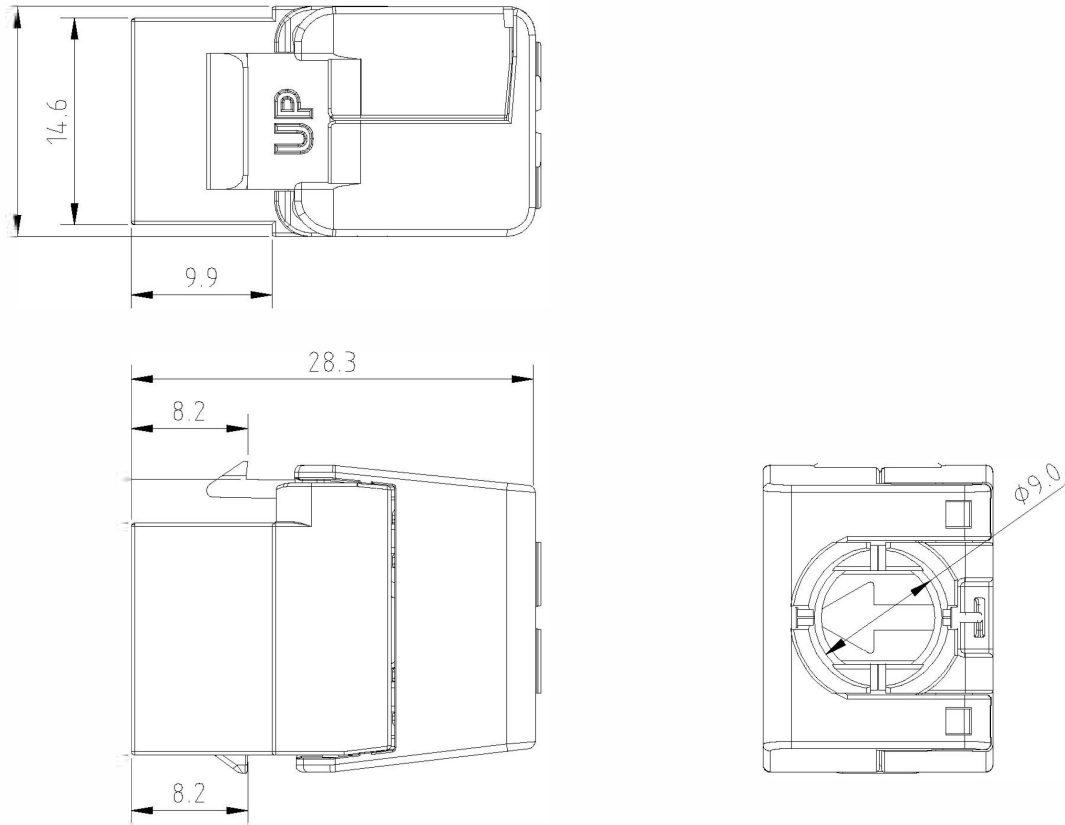

## Additional specifications

Features	Values
Width	16.2mm
Depth	28.3mm
Height	21.5mm
Housing	ABS High-Impact
RJ45 Contacts	Nickel plated phosphor bronze alloy with 50 micro-inch Gold plating
IDC Contacts	Tin plated phosphor bronze alloy
RJ45 Life	Minimum 750 insertions
Storage temperature	-40 to +70°C
Operating temperature	-10 to +60°C

## Product drawing