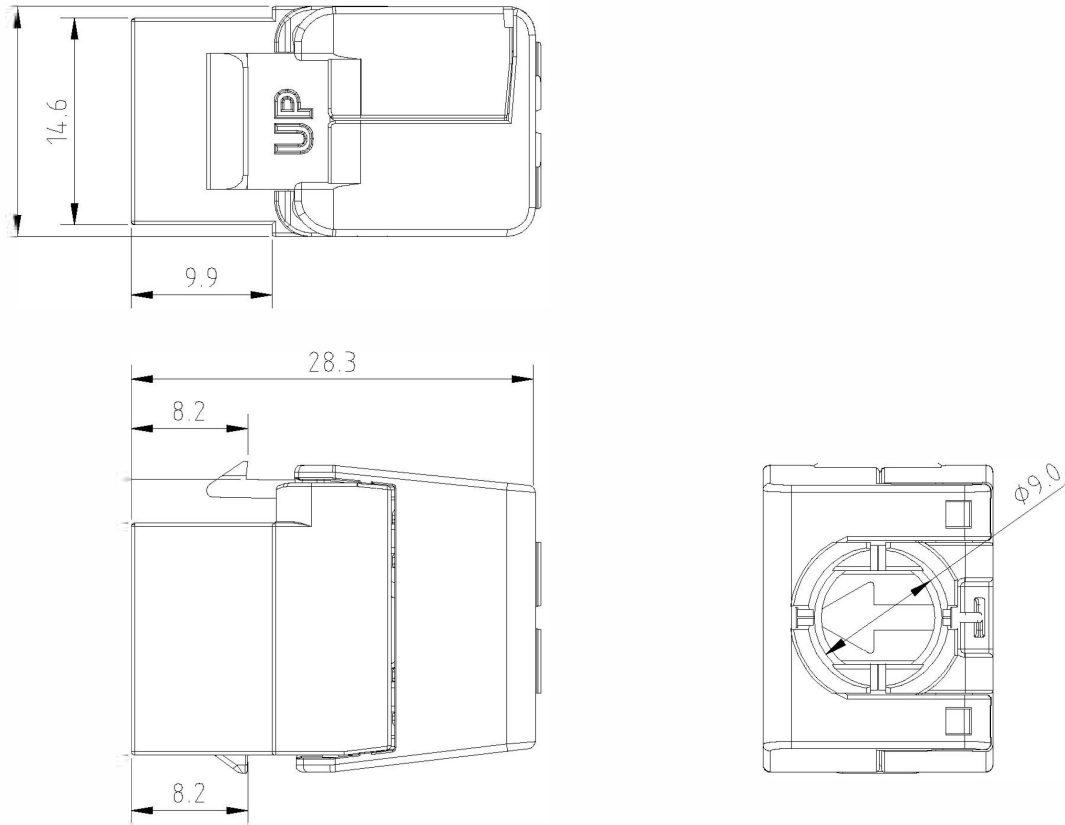

Excel Cat6 UTP Unscreened Low Profile Keystone Jack Toolless White (Box 24)

Item Code: 100-215-WT-24

Product drawing

Included accessories

Accessories	Quantity
Nylon cable tie	1
Wiring cap	1

Standards

Applicable standard	Detail
RoHS-II/-III (2011/65/EU & 2015/863): 2023	Our products, demonstrate full adherence to the regulatory stipulations of the EU Directive 2011/65/EU (RoHS-II) and its corresponding delegated directive 2015/863 (RoHS-III).
ISO/IEC 11801-1:2017	Information technology - Generic cabling for customer premises: Part 1 General Requirements