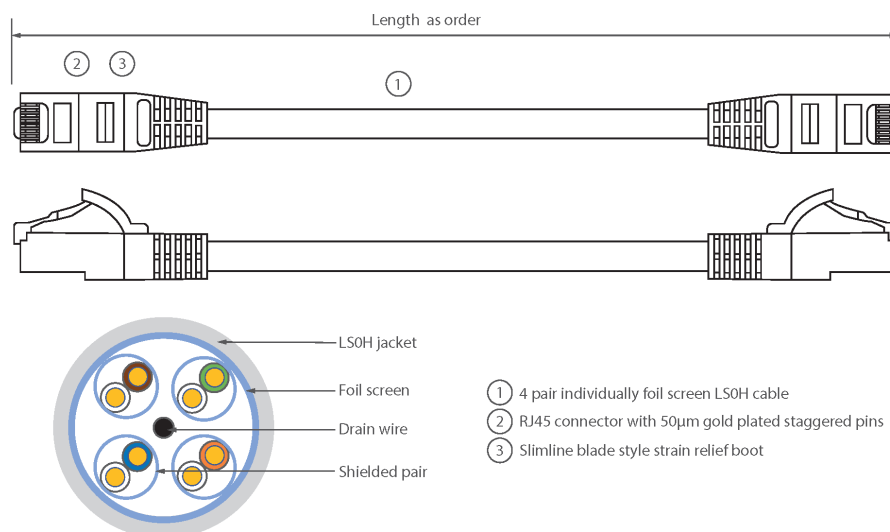

Excel Cat6A Patch Lead F/FTP Shielded LSOH Blade Booted 0.5 m Yellow

Item Code: 100-222

excel
without compromise.

Strain relief boot colour	Yellow
Flame retardant version	yes
Cable construction	1x4
AWG-size	26
Pin assignment	1:1

Product drawing

Standards

Applicable standard	Detail
ISO/IEC 11801-1:2017	Information technology - Generic cabling for customer premises: Part 1 General Requirements
EN 50173-1:2018	Information technology. Generic cabling systems - General requirements
ANSI/TIA 568-2.D	Balanced Twisted-Pair Telecommunications Cabling and Components Standards
IEC 61156-5:2009+AMD1:2012 CSV	Multicore and symmetrical pair/quad cables for digital communications - Part 5: Symmetrical pair/quad cables with transmission characteristics up to 1 000 MHz - Horizontal floor wiring - Sectional specification
IEC 60332-1-2:2004	Tests on electric and optical fibre cables under fire conditions. Test for vertical flame propagation for a single